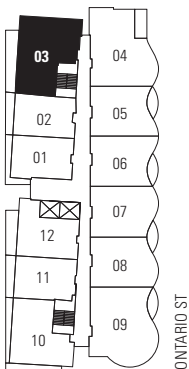

MILLENNIUM WATER

A GREEN WATERFRONT COMMUNITY

PLAN A

2 BEDROOM + FLEX
1089 - 1100 SF LIVING
219 - 220 SF BALCONY

1661 ONTARIO STREET

PRIVACY SCREEN
ON FLOOR 5 TO 10

- 1 Miele gas cooktop with Miele hood
- 2 Sub-Zero refrigerator
- 3 Miele wall oven and Panasonic built-in microwave
- 4 Miele dishwasher
- 5 Eggersmann of Germany eco-wood cabinetry

WEST FIRST AVE

ONTARIO ST

NORTH

5TH - 10TH FLOOR

ALSO AVAILABLE ON
FLOOR 4

Fireplace and washer/dryer are optional items. Dimensions, sizes, areas, specifications, layouts and materials are approximate only and subject to change without notice. Floorplates will vary between floors and appliance brands and sizes are subject to change. Please see a sales representative for more details. E.&O.E.