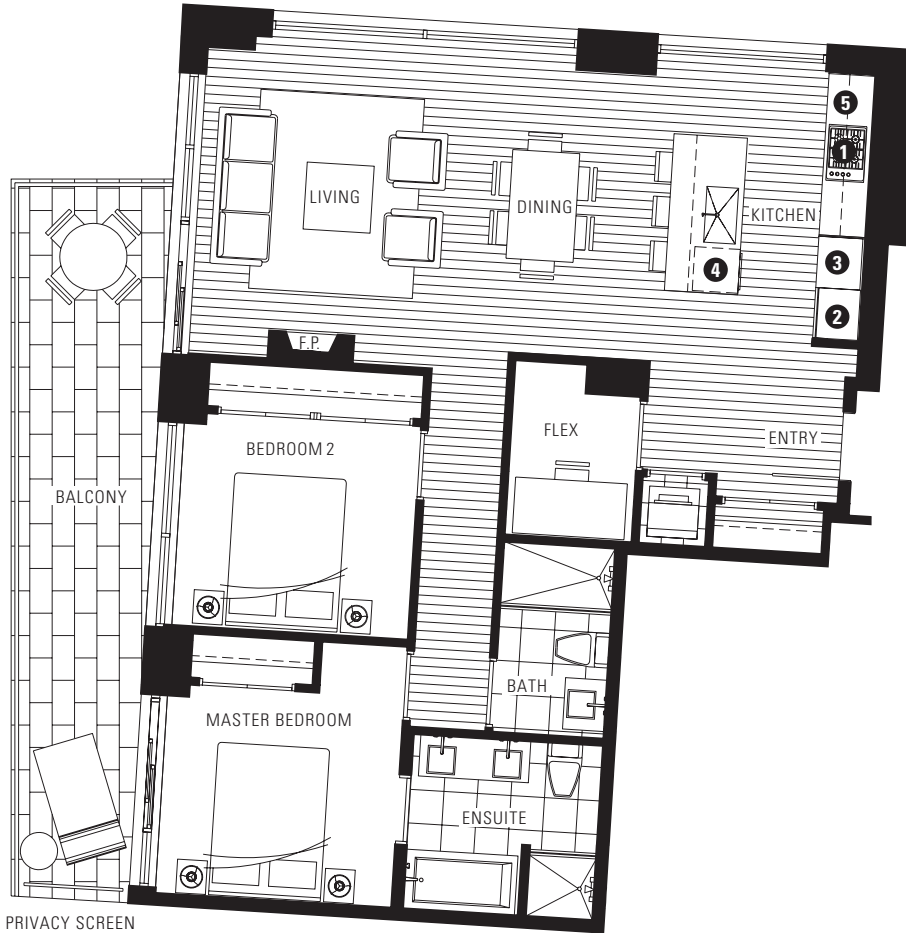

MILLENNIUM WATER

A GREEN WATERFRONT COMMUNITY

PLAN A

2 BEDROOM + FLEX
1089 - 1100 SF LIVING
219 - 220 SF BALCONY

1661 ONTARIO STREET

PRIVACY SCREEN
ON FLOOR 5 TO 10

- 1 Miele gas cooktop with Miele hood
- 2 Sub-Zero refrigerator
- 3 Miele wall oven and Panasonic built-in microwave
- 4 Miele dishwasher
- 5 Eggersmann of Germany eco-wood cabinetry

WEST FIRST AVE

ONTARIO ST

NORTH

5TH - 10TH FLOOR

ALSO AVAILABLE ON
FLOOR 4

Fireplace and washer/dryer are optional items. Dimensions, sizes, areas, specifications, layouts and materials are approximate only and subject to change without notice. Floorplates will vary between floors and appliance brands and sizes are subject to change. Please see a sales representative for more details. E.&O.E.