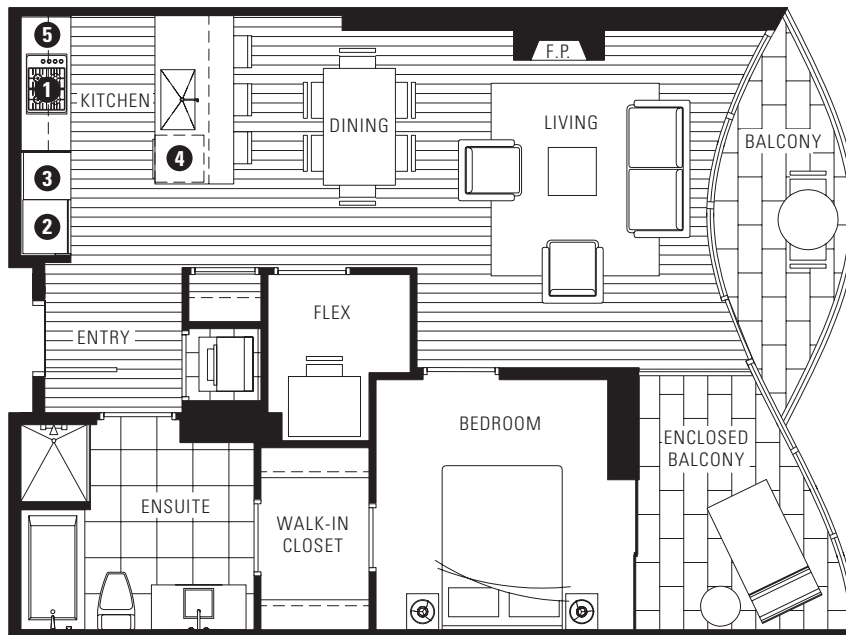

MILLENNIUM WATER

A GREEN WATERFRONT COMMUNITY

PLAN C

1661 ONTARIO STREET

1 BEDROOM + FLEX + EB

827 - 828 SF LIVING

65 - 66 SF BALCONY

WEST FIRST AVE

ONTARIO ST

NORTH

5TH - 10TH FLOOR

ALSO AVAILABLE ON FLOORS 3, 4

- 1 Miele gas cooktop with Miele hood
- 2 Sub Zero refrigerator
- 3 Miele wall oven and Panasonic built-in microwave
- 4 Miele dishwasher
- 5 Eggersmann of Germany eco-wood cabinetry

Fireplace and washer/dryer are optional items. Dimensions, sizes, areas, specifications, layouts and materials are approximate only and subject to change without notice. Floorplates will vary between floors and appliance brands and sizes are subject to change. Please see a sales representative for more details. E.&O.E.