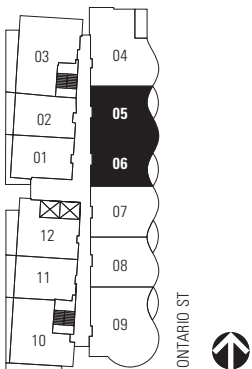

MILLENNIUM WATER

A GREEN WATERFRONT COMMUNITY

PLAN C

1661 ONTARIO STREET

1 BEDROOM + FLEX + EB

827 - 828 SF LIVING

65 - 66 SF BALCONY

WEST FIRST AVE

ONTARIO ST

NORTH

5TH - 10TH FLOOR

ALSO AVAILABLE ON FLOORS 3, 4

- 1 Miele gas cooktop with Miele hood
- 2 Sub Zero refrigerator
- 3 Miele wall oven and Panasonic built-in microwave
- 4 Miele dishwasher
- 5 Eggersmann of Germany eco-wood cabinetry