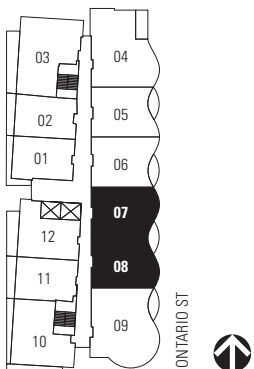

MILLENNIUM WATER

A GREEN WATERFRONT COMMUNITY

PLAN D

1661 ONTARIO STREET

1 BEDROOM + FLEX + EB

862 SF LIVING

33 SF BALCONY

- 1 Miele gas cooktop with Miele hood
- 2 Sub-Zero refrigerator
- 3 Miele wall oven and Panasonic built-in microwave
- 4 Miele dishwasher
- 5 Eggersmann of Germany eco-wood cabinetry

WEST FIRST AVE

NORTH

5TH - 10TH FLOOR

ALSO AVAILABLE ON FLOORS 3, 4

Fireplace and washer/dryer are optional items. Dimensions, sizes, areas, specifications, layouts and materials are approximate only and subject to change without notice. Floorplates will vary between floors and appliance brands and sizes are subject to change. Please see a sales representative for more details. E.&O.E.