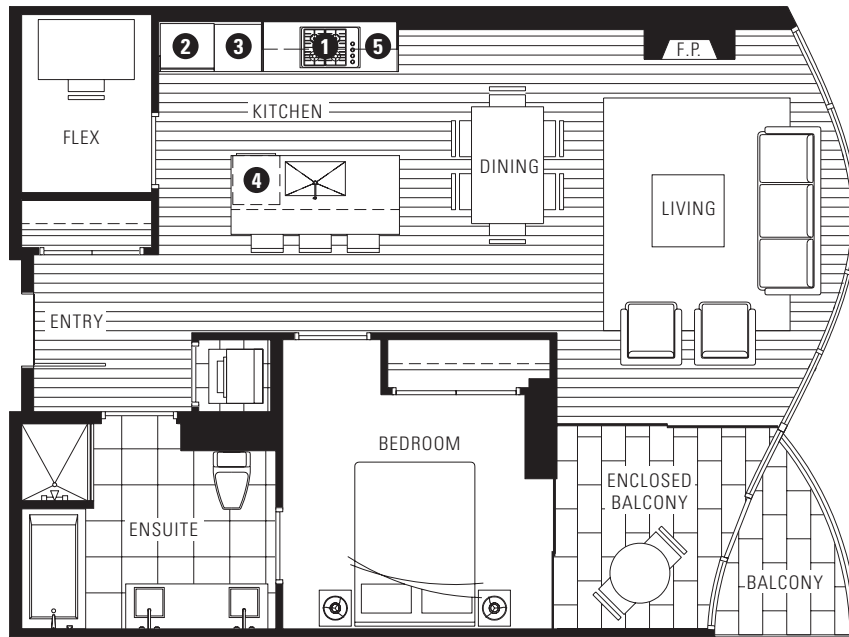

MILLENNIUM WATER

A GREEN WATERFRONT COMMUNITY

PLAN D

1661 ONTARIO STREET

1 BEDROOM + FLEX + EB

862 SF LIVING

33 SF BALCONY

- 1 Miele gas cooktop with Miele hood
- 2 Sub-Zero refrigerator
- 3 Miele wall oven and Panasonic built-in microwave
- 4 Miele dishwasher
- 5 Eggersmann of Germany eco-wood cabinetry

WEST FIRST AVE

NORTH

5TH - 10TH FLOOR

ALSO AVAILABLE ON FLOORS 3, 4

Fireplace and washer/dryer are optional items. Dimensions, sizes, areas, specifications, layouts and materials are approximate only and subject to change without notice. Floorplates will vary between floors and appliance brands and sizes are subject to change. Please see a sales representative for more details. E.&O.E.