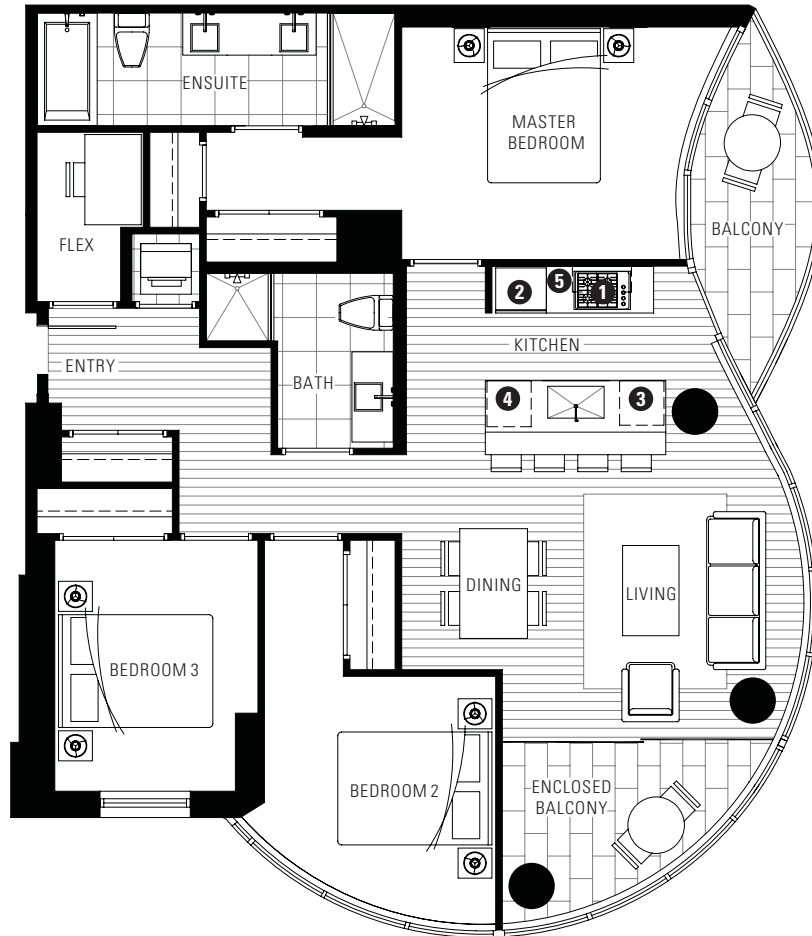

MILLENNIUM WATER

A GREEN WATERFRONT COMMUNITY

PLAN E

3 BEDROOM + FLEX + EB

1252 SF LIVING

65 SF BALCONY

1661 ONTARIO STREET

- 1 Miele gas cooktop with Miele hood and Miele wall oven
- 2 Sub-Zero refrigerator
- 3 Panasonic built-in microwave
- 4 Miele dishwasher
- 5 Eggersmann of Germany eco-wood cabinetry

WEST FIRST AVE

ONTARIO ST

NORTH

5TH - 10TH FLOOR

ALSO AVAILABLE ON FLOORS 3, 4

Fireplace and washer/dryer are optional items. Dimensions, sizes, areas, specifications, layouts and materials are approximate only and subject to change without notice. Floorplates will vary between floors and appliance brands and sizes are subject to change. Please see a sales representative for more details. E.&O.E.