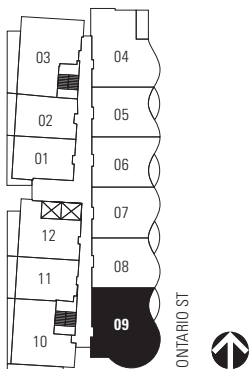

MILLENNIUM WATER

A GREEN WATERFRONT COMMUNITY

PLAN E

3 BEDROOM + FLEX + EB

1252 SF LIVING

65 SF BALCONY

1661 ONTARIO STREET

- 1 Miele gas cooktop with Miele hood and Miele wall oven
- 2 Sub-Zero refrigerator
- 3 Panasonic built-in microwave
- 4 Miele dishwasher
- 5 Eggersmann of Germany eco-wood cabinetry

WEST FIRST AVE

ONTARIO ST

NORTH

5TH - 10TH FLOOR

ALSO AVAILABLE ON FLOORS 3, 4

Fireplace and washer/dryer are optional items. Dimensions, sizes, areas, specifications, layouts and materials are approximate only and subject to change without notice. Floorplates will vary between floors and appliance brands and sizes are subject to change. Please see a sales representative for more details. E.&O.E.