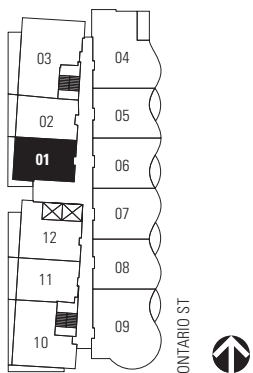

MILLENNIUM WATER

A GREEN WATERFRONT COMMUNITY

PLAN G1

1 BEDROOM + FLEX + EB

687 SF LIVING

137 SF BALCONY

1661 ONTARIO STREET

WEST FIRST AVE

ONTARIO ST

NORTH

5TH - 10TH FLOOR

- 1 Miele gas cooktop with Miele hood
- 2 Sub-Zero refrigerator
- 3 Miele wall oven and Panasonic built-in microwave
- 4 Miele dishwasher
- 5 Eggersmann of Germany eco-wood cabinetry