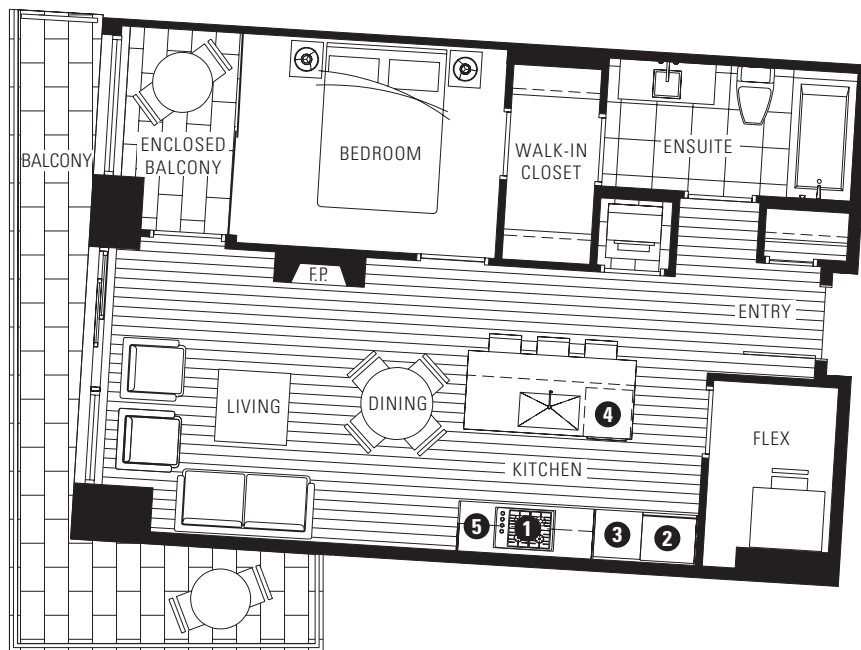

MILLENNIUM WATER

A GREEN WATERFRONT COMMUNITY

PLAN G1

1 BEDROOM + FLEX + EB

687 SF LIVING

137 SF BALCONY

1661 ONTARIO STREET

WEST FIRST AVE

ONTARIO ST

NORTH

5TH - 10TH FLOOR

- 1 Miele gas cooktop with Miele hood
- 2 Sub-Zero refrigerator
- 3 Miele wall oven and Panasonic built-in microwave
- 4 Miele dishwasher
- 5 Eggersmann of Germany eco-wood cabinetry

Fireplace and washer/dryer are optional items. Dimensions, sizes, areas, specifications, layouts and materials are approximate only and subject to change without notice. Floorplates will vary between floors and appliance brands and sizes are subject to change. Please see a sales representative for more details. E.&O.E.