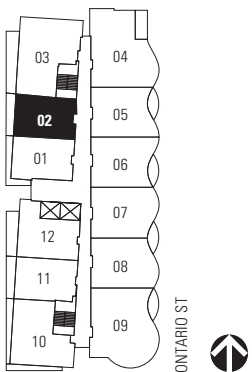

MILLENNIUM WATER

A GREEN WATERFRONT COMMUNITY

PLAN G2

1 BEDROOM + FLEX + EB

671 SF LIVING

113 SF BALCONY

1661 ONTARIO STREET

WEST FIRST AVE

ONTARIO ST

NORTH

5TH - 10TH FLOOR

ALSO AVAILABLE ON FLOORS 3, 4

- 1 Miele gas cooktop with Miele hood
- 2 Sub-Zero refrigerator
- 3 Miele wall oven and Panasonic built-in microwave
- 4 Miele dishwasher
- 5 Eggersmann of Germany eco-wood cabinetry