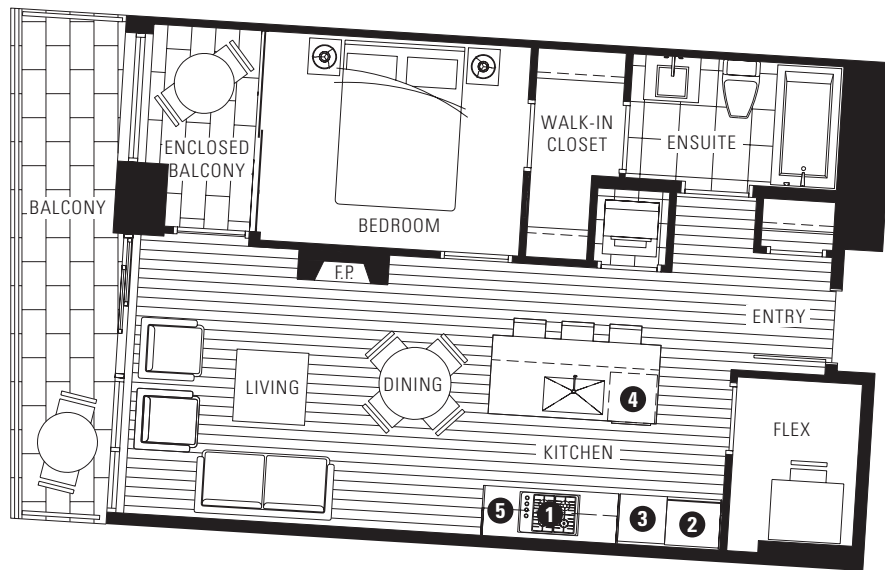

MILLENNIUM WATER

A GREEN WATERFRONT COMMUNITY

PLAN G2

1 BEDROOM + FLEX + EB

671 SF LIVING

113 SF BALCONY

1661 ONTARIO STREET

WEST FIRST AVE

ONTARIO ST

NORTH

5TH - 10TH FLOOR

ALSO AVAILABLE ON FLOORS 3, 4

- 1 Miele gas cooktop with Miele hood
- 2 Sub-Zero refrigerator
- 3 Miele wall oven and Panasonic built-in microwave
- 4 Miele dishwasher
- 5 Eggersmann of Germany eco-wood cabinetry

Fireplace and washer/dryer are optional items. Dimensions, sizes, areas, specifications, layouts and materials are approximate only and subject to change without notice. Floorplates will vary between floors and appliance brands and sizes are subject to change. Please see a sales representative for more details. E.&O.E.