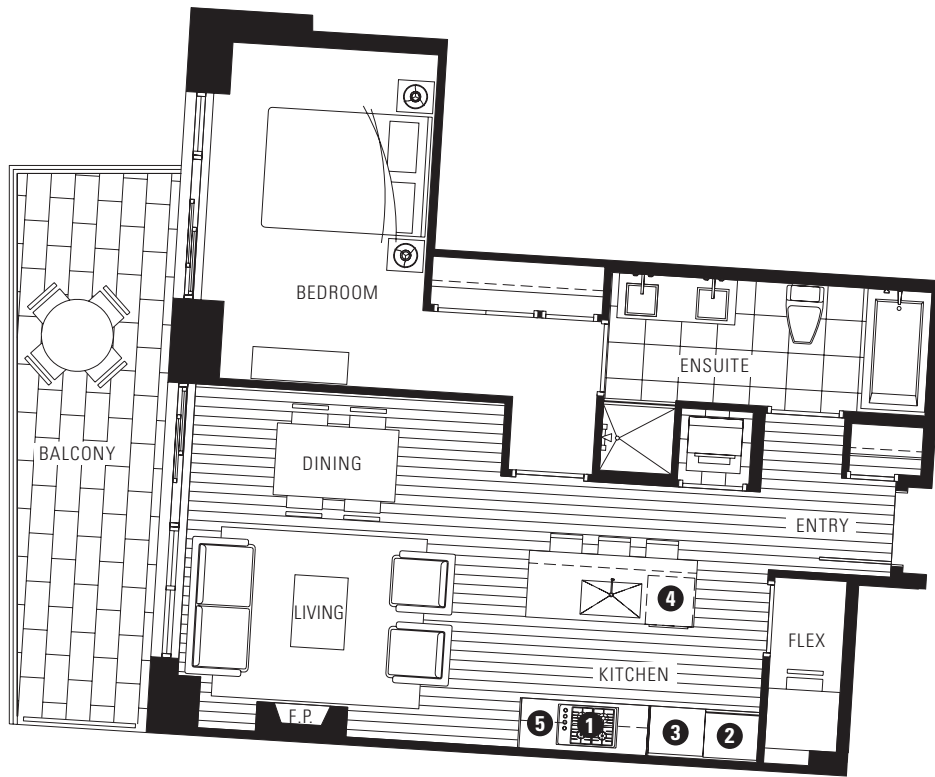

MILLENNIUM WATER

A GREEN WATERFRONT COMMUNITY

PLAN H

1661 ONTARIO STREET

1 BEDROOM + FLEX
741 - 742 SF LIVING
163 - 165 SF BALCONY

WEST FIRST AVE

5TH - 10TH FLOOR

ALSO AVAILABLE ON
FLOORS 4, 11

- 1 Miele gas cooktop with Miele hood
- 2 Sub-Zero refrigerator
- 3 Miele wall oven and Panasonic built-in microwave
- 4 Miele dishwasher
- 5 Eggersmann of Germany eco-wood cabinetry

Fireplace and washer/dryer are optional items. Dimensions, sizes, areas, specifications, layouts and materials are approximate only and subject to change without notice. Floorplates will vary between floors and appliance brands and sizes are subject to change. Please see a sales representative for more details. E.&O.E.