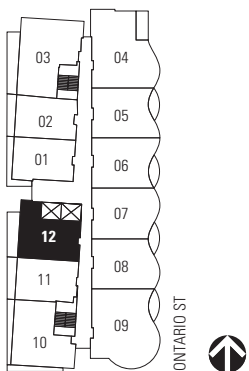

MILLENNIUM WATER

A GREEN WATERFRONT COMMUNITY

PLAN H

1661 ONTARIO STREET

1 BEDROOM + FLEX
741 - 742 SF LIVING
163 - 165 SF BALCONY

WEST FIRST AVE

5TH - 10TH FLOOR

ALSO AVAILABLE ON
FLOORS 4, 11