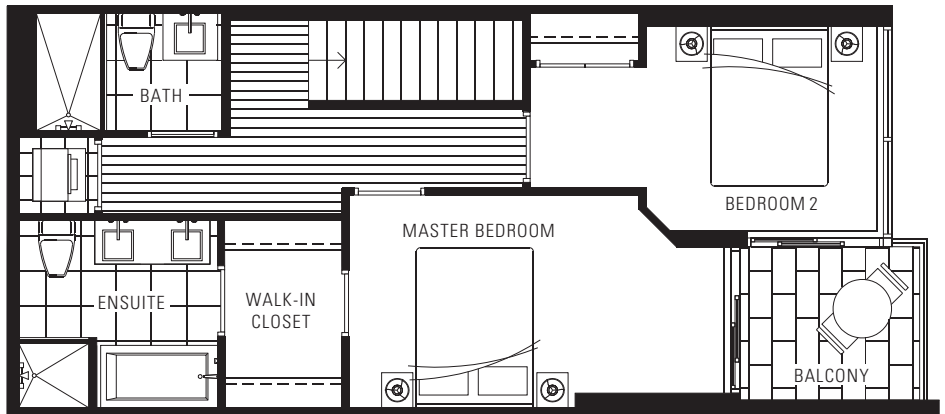

1661 ONTARIO STREET

- 1 Miele gas cooktop with Miele hood
- 2 Sub-Zero refrigerator
- 3 Miele wall oven and Panasonic built-in microwave
- 4 Miele dishwasher
- 5 Eggersmann of Germany eco-wood cabinetry

2ND FLOOR