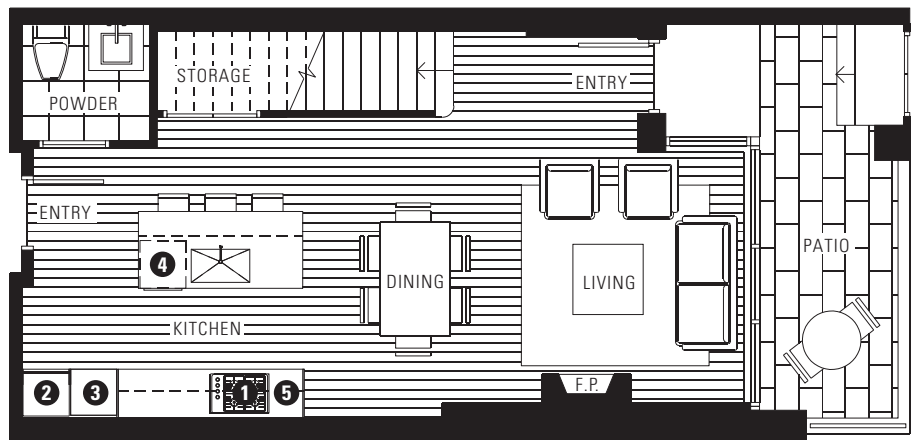

GROUND FLOOR