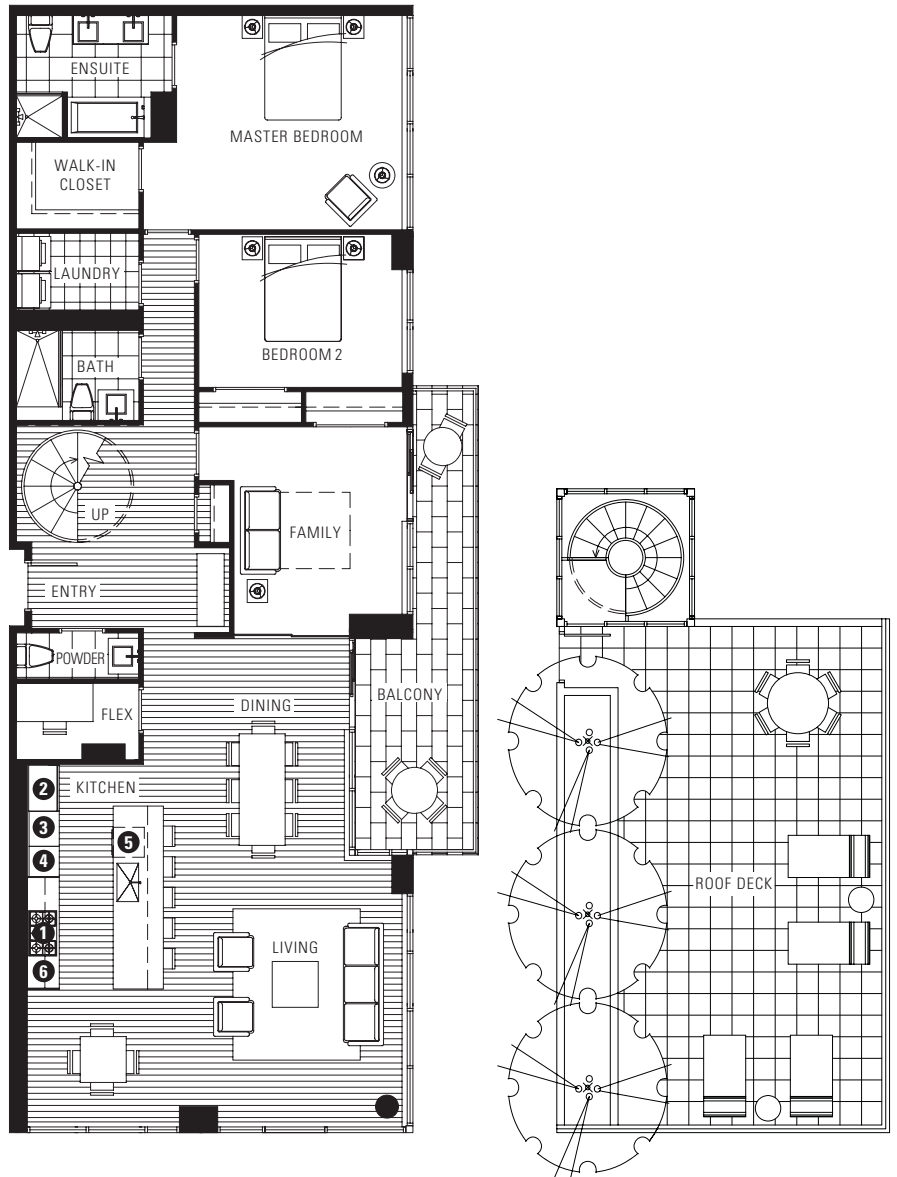

MILLENNIUM WATER

A GREEN WATERFRONT COMMUNITY

PLAN V

1661 ONTARIO STREET

2 BEDROOM + FAMILY + FLEX + ROOF DECK

1956 SF LIVING

183 SF BALCONY

625 SF ROOF DECK

- 1 Miele 5-Zone gas cooktop with Miele hood
- 2 Sub-Zero refrigerator
- 3 Miele wall oven and Miele speed oven
- 4 Miele built-in coffee maker with Miele warming drawer
- 5 Miele dishwasher
- 6 Eggersmann of Germany eco-wood cabinetry

ONTARIO ST

WEST FIRST AVE

14TH FLOOR

Fireplace and washer/dryer are optional items. Dimensions, sizes, areas, specifications, layouts and materials are approximate only and subject to change without notice. Floorplates will vary between floors and appliance brands and sizes are subject to change. Please see a sales representative for more details. E.&O.E.