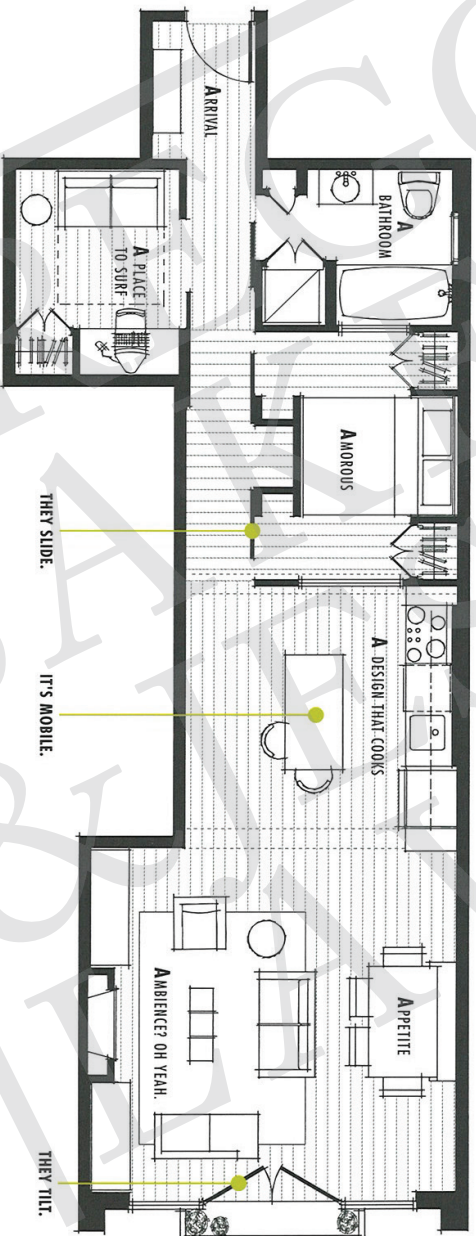

PLAN B

/ ONE PLUS DEN / 742 SQ. FT. / SUITE- 212 / 312 / 412 / 210 / 310 / 410 /

/ FLOORS /
/ 2 / 3 / 4 /

THEY SLIDE.

IT'S MOBILE.

THEY TILT.

/ HOMER /

/ HAMILTON /