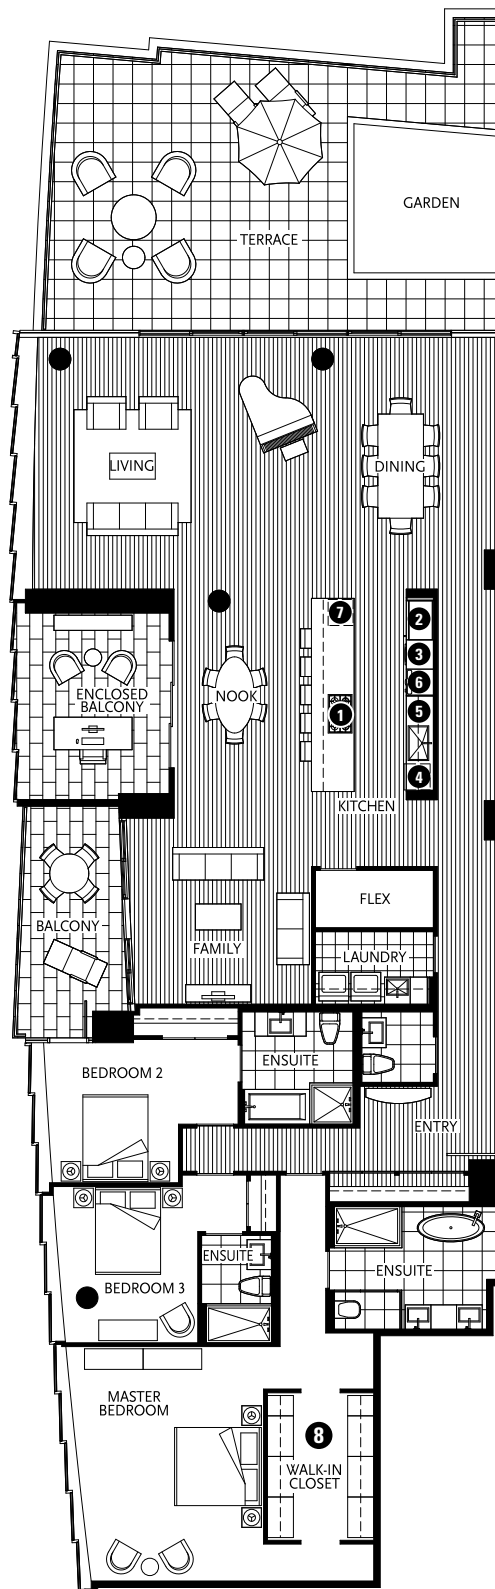

# CANADA HOUSE

## AT MILLENNIUM WATER

### PLAN W10F

181 ATHLETES WAY

3 BEDROOM + FAMILY + FLEX  
 + ENCLOSED BALCONY  
 3218 SF LIVING  
 130 SF BALCONY  
 853 SF TERRACE

- 1 Miele 5-zone gas cooktop with Miele hood fan
- 2 Sub-Zero refrigerator
- 3 Miele wall oven & Miele speed oven
- 4 Miele dishwasher
- 5 Eggersmann of Germany eco-wood cabinetry
- 6 Miele built-in coffee maker with Miele warming drawer
- 7 Sub-Zero wine cooler
- 8 Cabina custom built walk-in closet from Italy

10TH FLOOR

Washer/Dryer are optional items. Dimensions, sizes, areas, specifications, layouts and materials are approximate only and subject to change without notice. Floor plates will vary between floors and appliance brands and sizes are subject to change. Please see a sales representative for more details. E.&O.E.