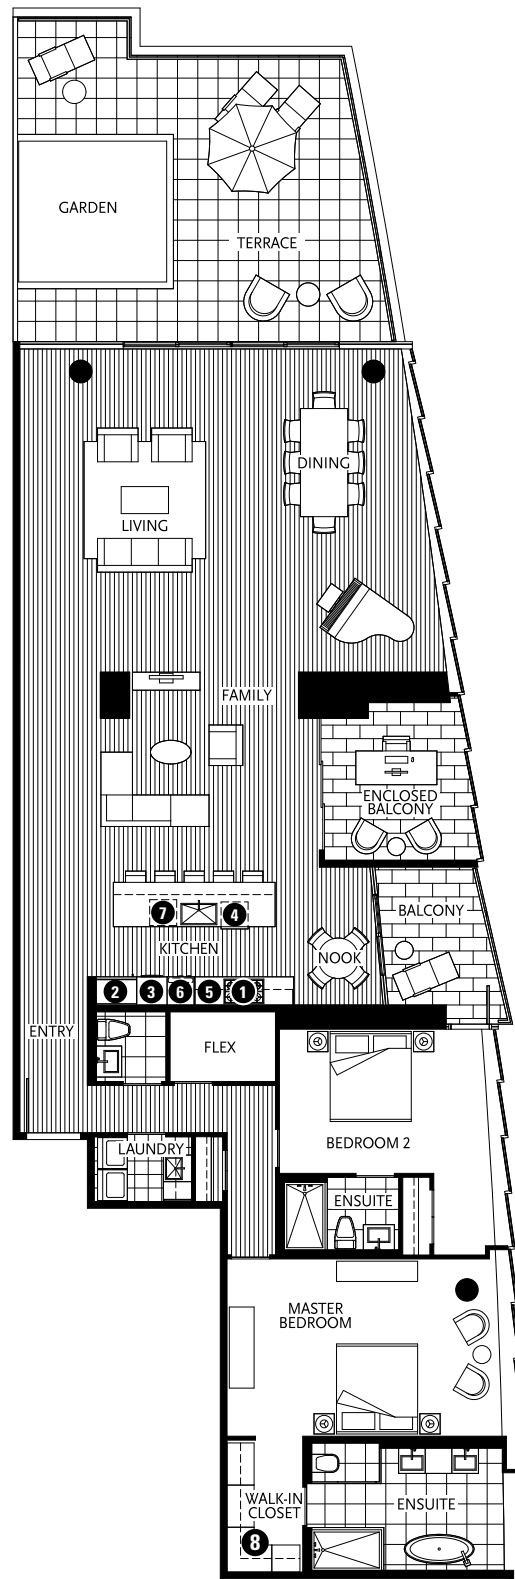

# CANADA HOUSE

## AT MILLENNIUM WATER

### PLAN W10G

181 ATHLETES WAY

2 BEDROOM + FAMILY  
 + FLEX + ENCLOSED BALCONY  
 2663 SF LIVING  
 89 SF BALCONY  
 639 SF TERRACE

- 1 Miele 5-zone gas cooktop
- 2 Sub-Zero refrigerator
- 3 Miele wall oven & Miele speed oven
- 4 Miele dishwasher
- 5 Eggersmann of Germany eco-wood cabinetry
- 6 Miele built-in coffee maker with Miele warming drawer
- 7 Sub-Zero wine cooler
- 8 Cabina custom built walk-in closet from Italy

181 ATHLETES WAY

NORTH

151 ATHLETES WAY

10TH FLOOR

Washer/Dryer are optional items. Dimensions, sizes, areas, specifications, layouts and materials are approximate only and subject to change without notice. Floor plates will vary between floors and appliance brands and sizes are subject to change. Please see a sales representative for more details. E.&O.E.