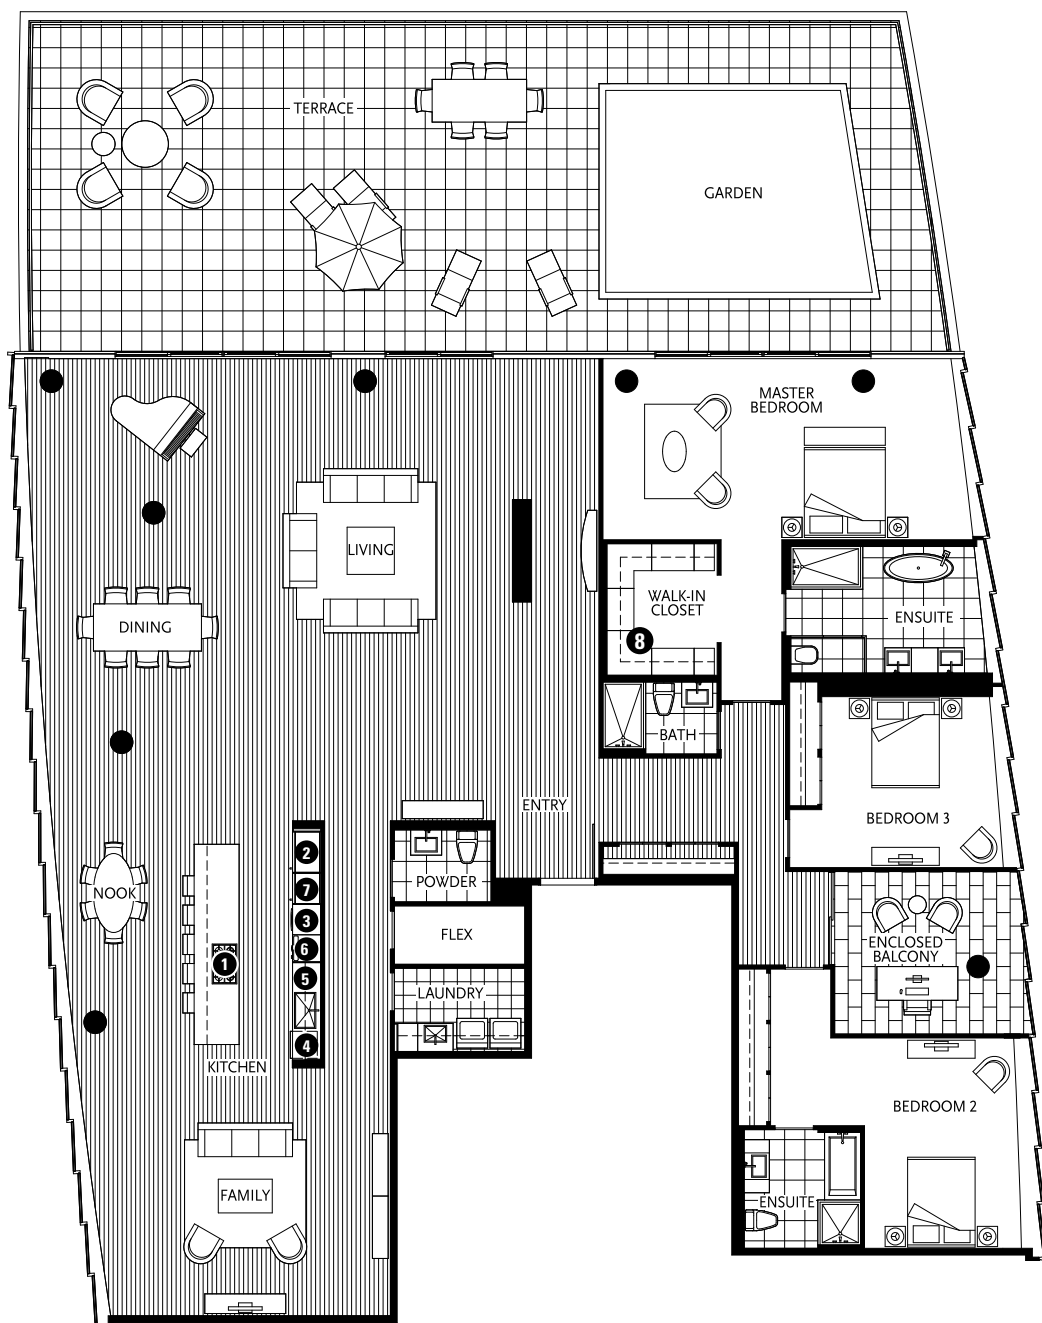

# CANADA HOUSE

## AT MILLENNIUM WATER

### PLAN W11H

181 ATHLETES WAY

3 BEDROOM + FAMILY + FLEX + ENCLOSED BALCONY  
 4352 SF LIVING  
 1739 SF TERRACE

- 1 Miele 5-zone gas cooktop with Miele hood fan
- 2 Sub-Zero refrigerator
- 3 Miele wall oven & Miele speed oven
- 4 Miele dishwasher
- 5 Eggersmann of Germany eco-wood cabinetry
- 6 Miele built-in coffee maker with Miele warming drawer
- 7 Sub-Zero wine cooler
- 8 Cabina custom built walk-in closet from Italy

181 ATHLETES WAY

NORTH

151 ATHLETES WAY

11TH FLOOR

Washer/Dryer are optional items. Dimensions, sizes, areas, specifications, layouts and materials are approximate only and subject to change without notice. Floor plates will vary between floors and appliance brands and sizes are subject to change. Please see a sales representative for more details. E.&O.E.