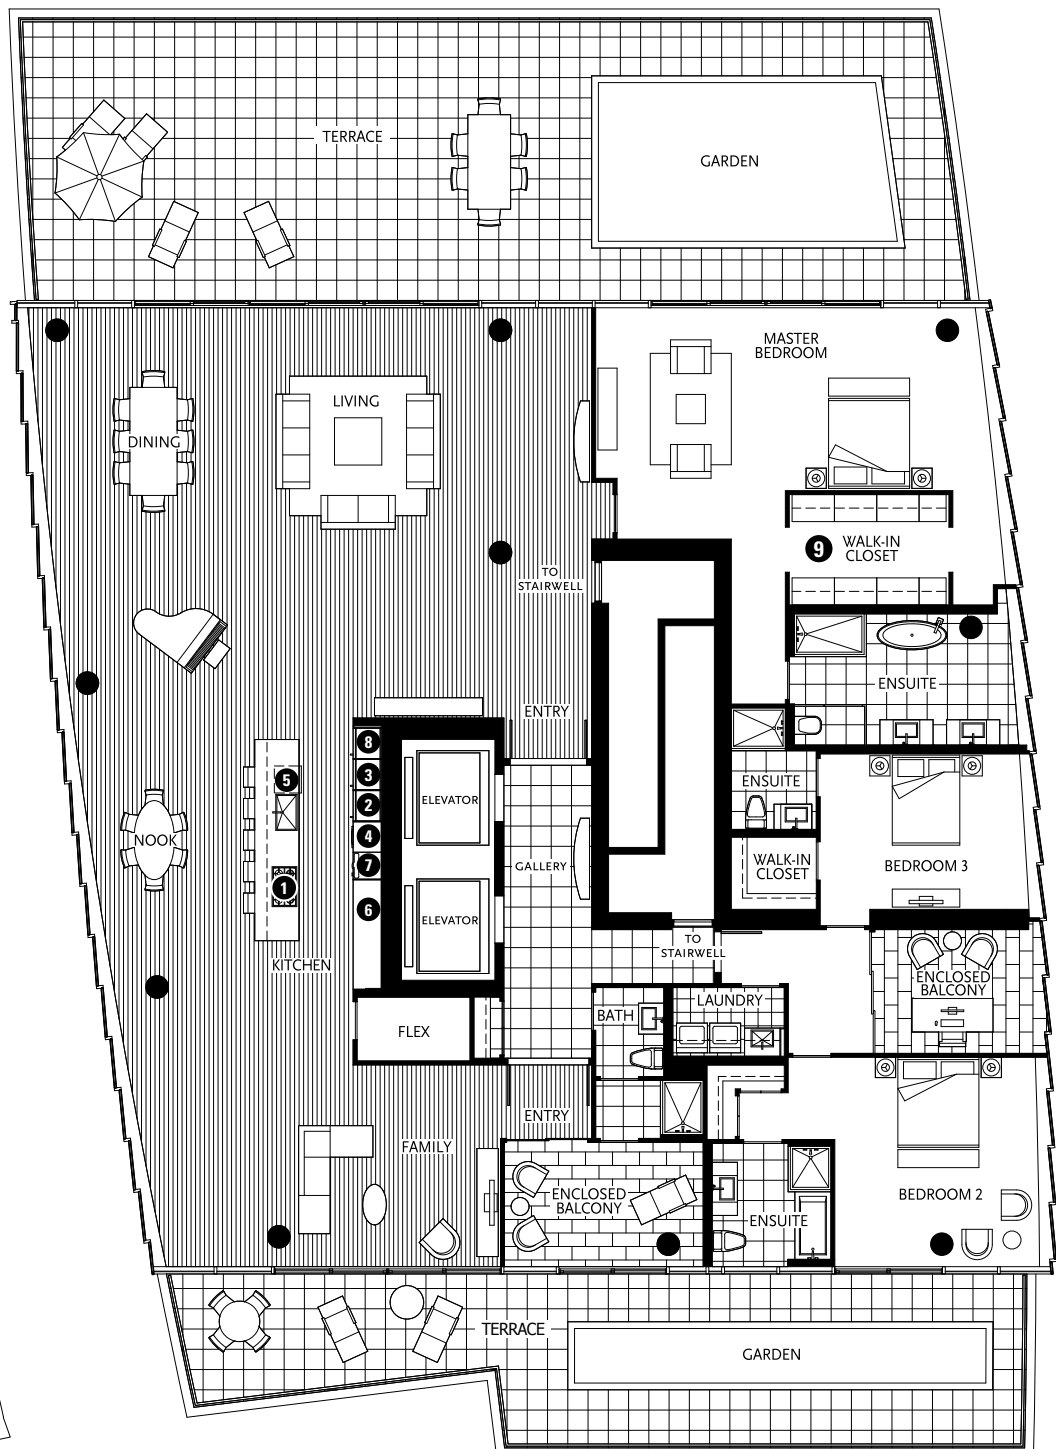

CANADA HOUSE

AT MILLENNIUM WATER

PLAN W12J

181 ATHLETES WAY

3 BEDROOM + FAMILY + FLEX + 2 ENCLOSED BALCONIES

4712 SF LIVING

2454 SF TERRACE

- 1 Miele 5-zone gas cooktop with Miele hood fan
- 2 Sub-Zero refrigerator
- 3 Sub-Zero freezer
- 4 Miele wall oven & Miele speed oven
- 5 Miele dishwasher
- 6 Eggersmann of Germany eco-wood cabinetry
- 7 Miele built-in coffee maker with Miele warming drawer and Miele speed oven
- 8 Sub-Zero wine cooler
- 9 Cabina custom built walk-in closet from Italy

181 ATHLETES WAY

NORTH

151 ATHLETES WAY

12TH FLOOR

Washer/Dryer are optional items. Dimensions, sizes, areas, specifications, layouts and materials are approximate only and subject to change without notice. Floor plates will vary between floors and appliance brands and sizes are subject to change. Please see a sales representative for more details. E.&O.E.