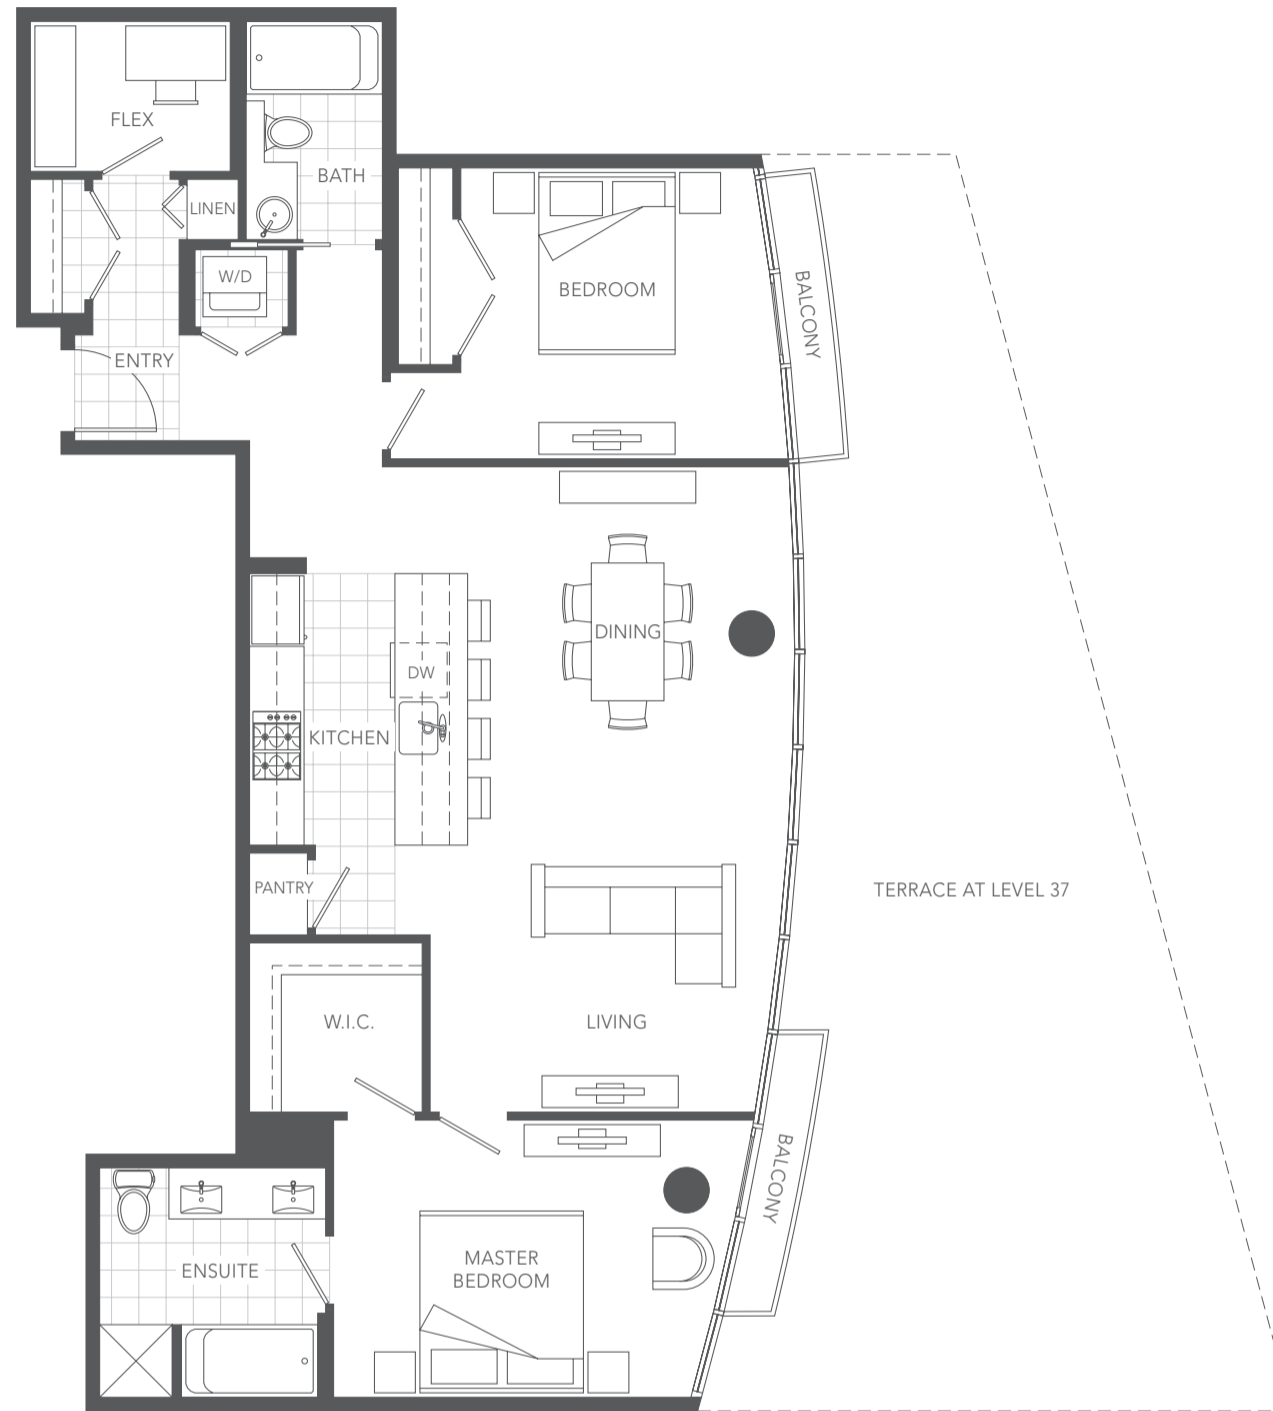

The Capitol Collection

P

2 BEDROOM + 2 BATH
1100 SQ FT

SEYMOUR ST.
FLOORS 37 TO 40

43 STOREYS OF VIEWS

Dimensions, sizes, specifications, layouts and materials are approximate only and subject to change without notice. E.&O.E.

C M Y K COOL GRAY 11

letterbox	DOCKET #	PROJECT	FILE NAME	<input type="checkbox"/> OK as is <input type="checkbox"/> OK with changes <input type="checkbox"/> Supply new proof with changes
	WFC 5920	Capitol Handouts	CapitolHandouts_PF1.eps	
PROOF	SIZE			
1	02.07.07			
	INITIAL SETUP	DESKTOP ARTIST	NOTES	SIGNATURE
	02.07.07	Steven		