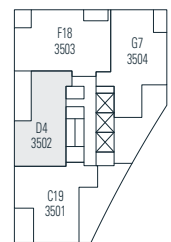

Alberni

by
Kengo
Kuma

隈
研
吾

3502

2 Bedroom
1,422 sf

⤵ N Floor 35

Dimensions, sizes, specifications, layouts and materials are approximate only and subject to change without notice. Interior square footage is combined with balcony square footage and included in total advertised square footage of the homes. Japanese garden sizes / configurations and façade panel locations are approximate and vary depending on the home. Not all homes have Japanese Gardens or soaking tubs. Please ask sales representative for details. E. & O. E.