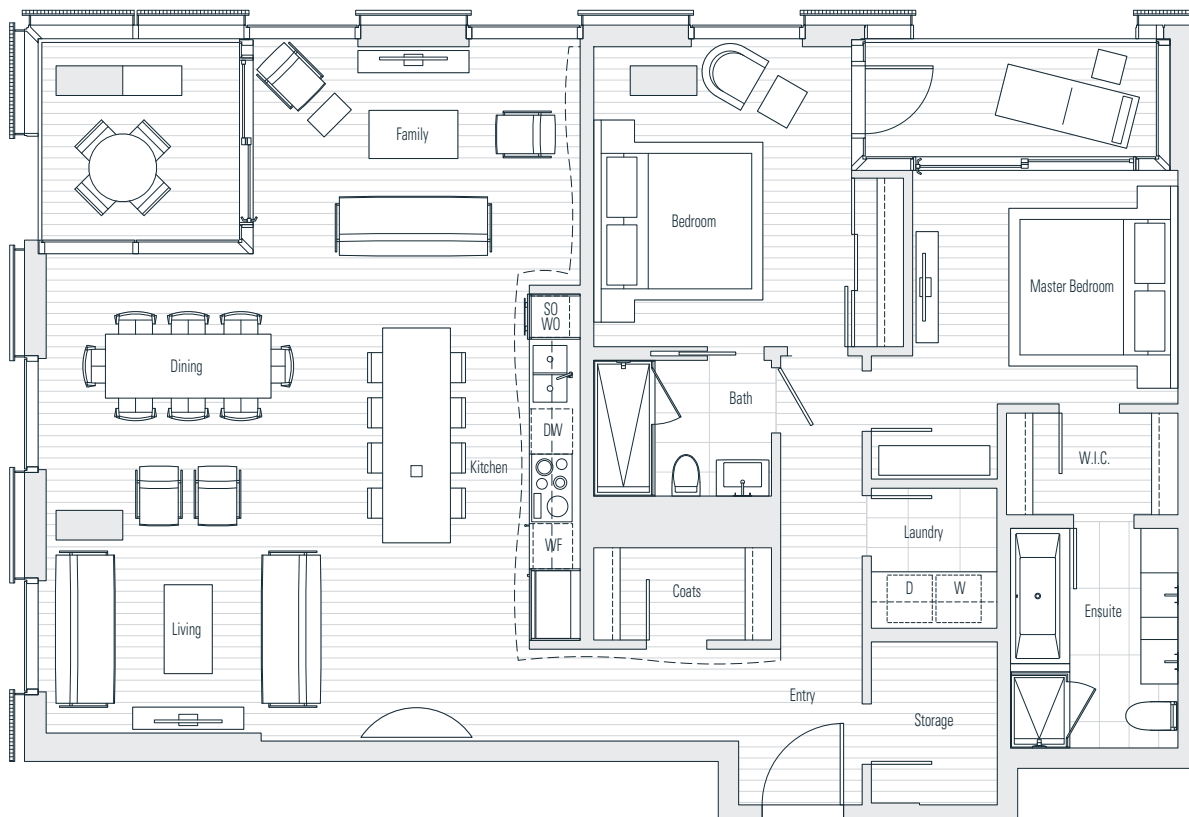

Alberni

by
Kengo
Kuma

隈
研
吾

3503

2 Bedroom
1,683 sf

← N Floor 35

Dimensions, sizes, specifications, layouts and materials are approximate only and subject to change without notice. Interior square footage is combined with balcony square footage and included in total advertised square footage of the homes. Japanese garden sizes / configurations and façade panel locations are approximate and vary depending on the home. Not all homes have Japanese Gardens or soaking tubs. Please ask sales representative for details. E. & O. E.