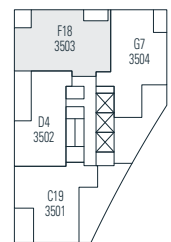

Alberni

by
Kengo
Kuma

隈
研
吾

3503

2 Bedroom
1,683 sf

← N Floor 35

Dimensions, sizes, specifications, layouts and materials are approximate only and subject to change without notice. Interior square footage is combined with balcony square footage and included in total advertised square footage of the homes. Japanese garden sizes / configurations and façade panel locations are approximate and vary depending on the home. Not all homes have Japanese Gardens or soaking tubs. Please ask sales representative for details. E. & O. E.