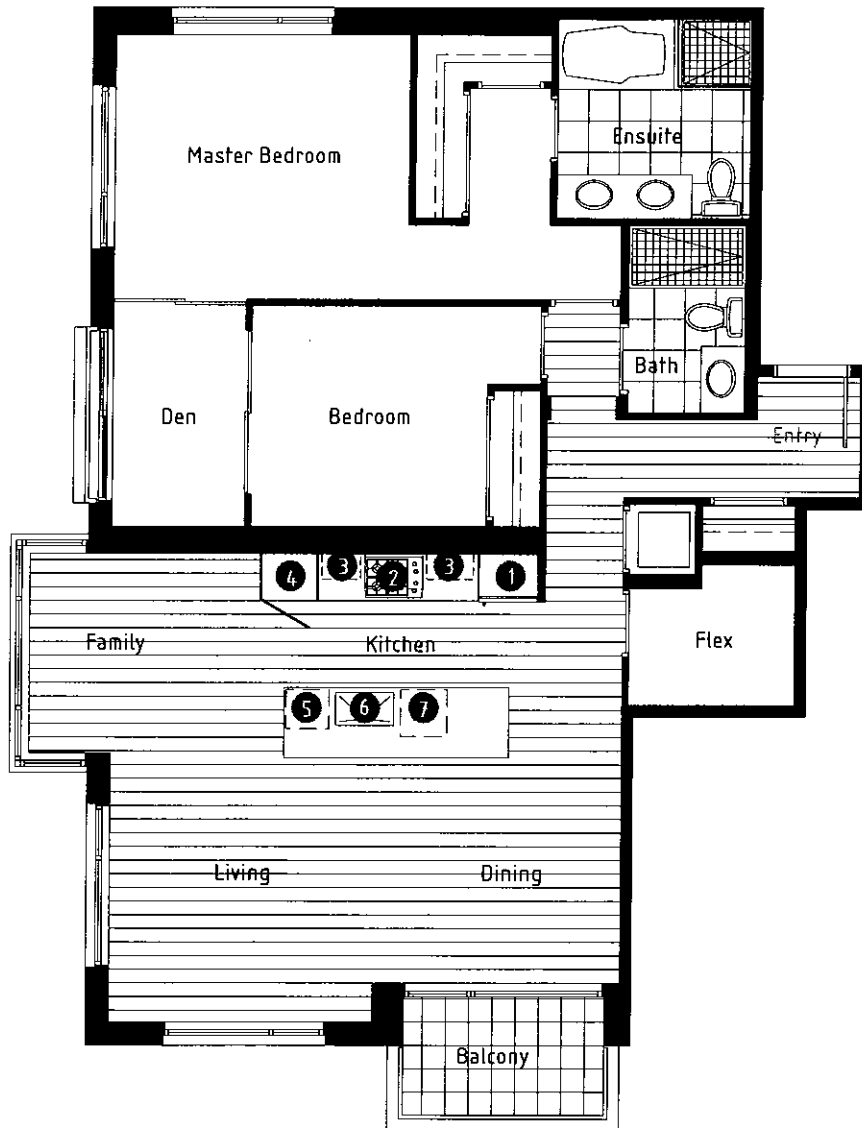

1095 SF

hermitage

Millennium Kitchen
featuring Eggersmann
cabinetry from Germany

- 1 Sub Zero refrigerator
- 2 Bosch cooktop and wall oven
- 3 Stainless steel and frosted glass shelves
- 4 Full-height pantry
- 5 Panasonic microwave
- 6 Rectilinear stainless sink with Dornbracht faucet
- 7 Bosch dishwasher

RICHARDS STREET

Levels 12 to 25

Dimensions, sizes, specifications, layouts and materials are approximate only and subject to change without notice. E. & O.E.

E

UNITS 2601-2901

2 BEDROOMS + FAMILY + DEN + FLEX +

2 BATHROOMS

1238 SF

hermitage

Millennium Kitchen
featuring Eggersmann
cabinetry from Germany

- 1 Sub Zero refrigerator
- 2 Bosch cooktop and wall oven
- 3 Stainless steel backsplash behind cooktop and frosted glass shelves
- 4 Full-height pantry
- 5 Panasonic microwave
- 6 Rectilinear stainless sink with Dornbracht faucet
- 7 Bosch dishwasher