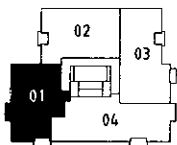

RICHARDS STREET

Levels 26-29

Dimensions, sizes, specifications, layouts and materials are approximate only and subject to change without notice. E. & O.E.

F

UNITS 2602-2902
 2 BEDROOMS + FAMILY + DEN + FLEX +
 2 BATHROOMS
 1311 SF