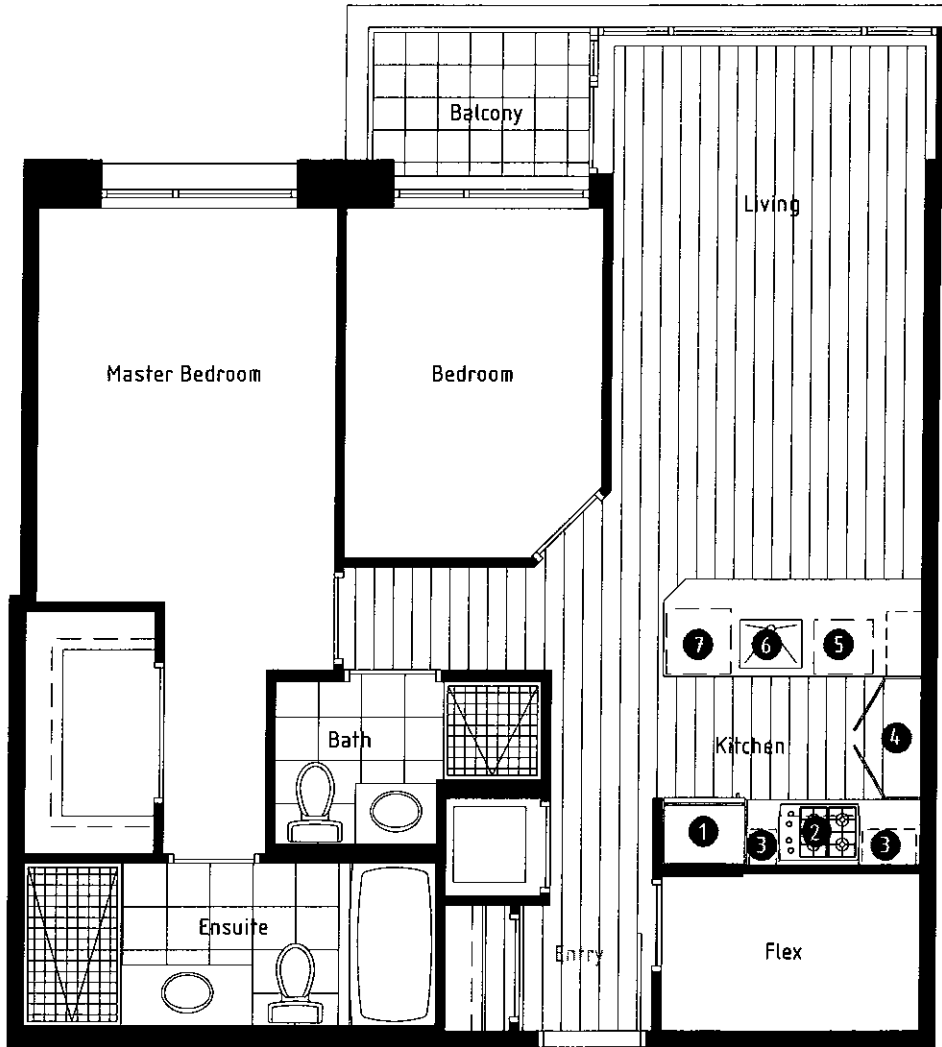

Main Level

RICHARDS STREET

Level 31

N

UNITS 709-1009, 710-1010, 711-1011, 712-1012
 2 BEDROOMS + FLEX + 2 BATHROOMS
 818 SF

Millennium Kitchen
 featuring Eggersmann
 cabinetry from Germany

- 1 Sub Zero refrigerator
- 2 Bosch cooktop and wall oven
- 3 Stainless steel backsplash behind cooktop and frosted glass shelves
- 4 Full-height pantry
- 5 Panasonic microwave
- 6 Rectilinear stainless sink with Dornbracht faucet
- 7 Bosch dishwasher

Levels 7 to 9

Level 10

Dimensions, sizes, specifications, layouts and materials are approximate only and subject to change without notice. E. & O.E.