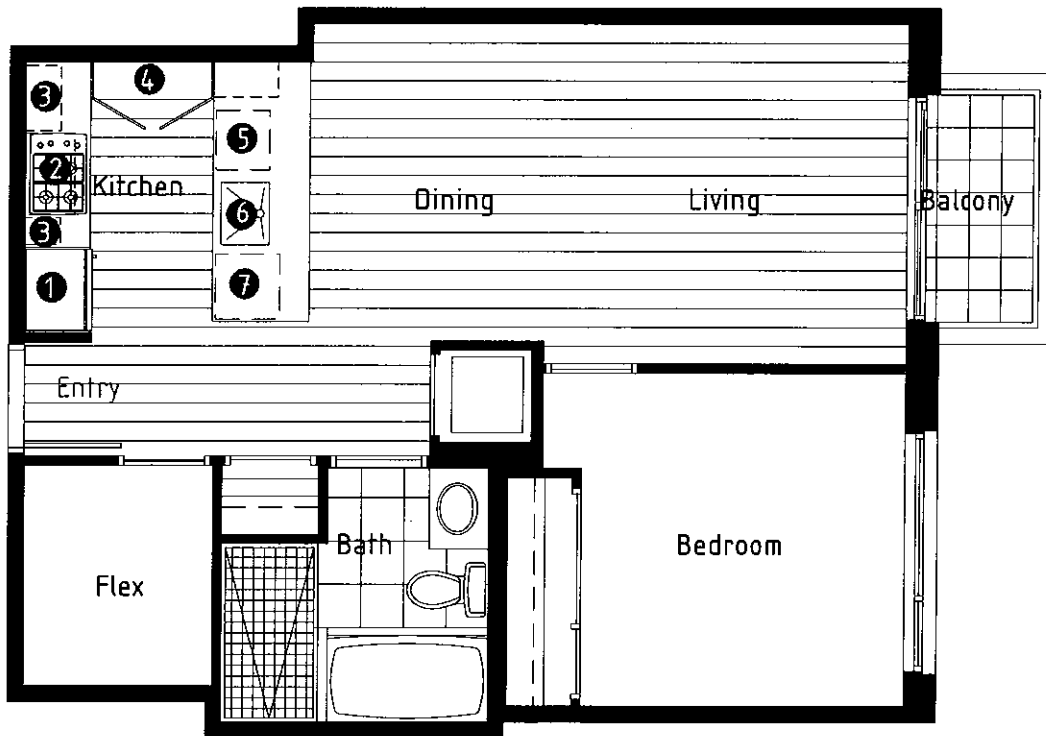

B1

UNITS 1207-2507

1018, 1107

1 BEDROOM + FLEX + BATHROOM

615 SF

hermitage

Millennium Kitchen
featuring Eggersmann
cabinetry from Germany

- 1 Sub Zero refrigerator
- 2 Bosch cooktop and wall oven
- 3 Stainless steel backsplash behind cooktop and frosted glass shelves
- 4 Full-height pantry
- 5 Panasonic microwave
- 6 Rectilinear stainless sink with Dornbracht faucet
- 7 Bosch dishwasher

RICHARDS STREET

Levels 12 to 25

Dimensions, sizes, specifications, layouts and materials are approximate only and subject to change without notice. E. & D.E.

A1

UNITS 1205-2505

1105

1 BEDROOM + FLEX + BATHROOM