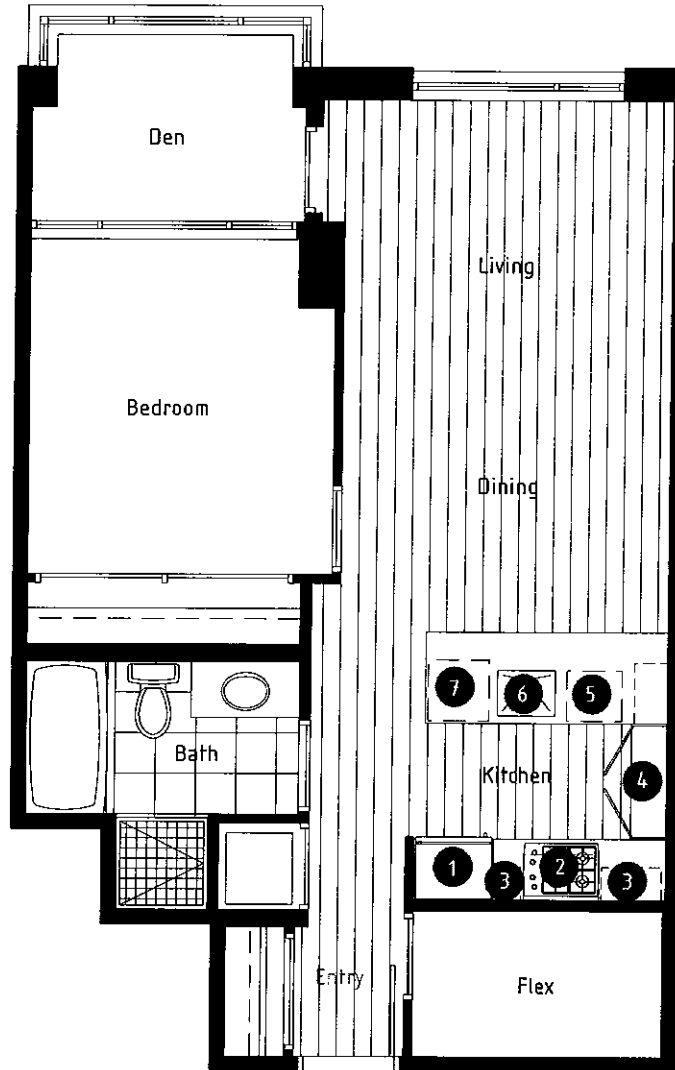

RICHARDS STREET

Levels 12 to 25

Dimensions, sizes, specifications, layouts and materials are approximate only and subject to change without notice. E. & O.E.

A2

UNITS 715-1015

617

1 BEDROOM + DEN + FLEX + BATHROOM

708 SF

hermitage

Millennium Kitchen
featuring Eggersmann
cabinetry from Germany

- 1 Sub Zero refrigerator
- 2 Bosch cooktop and wall oven
- 3 Stainless steel backsplash behind cooktop and frosted glass shelves
- 4 Full-height pantry
- 5 Panasonic microwave
- 6 Rectilinear stainless sink with Dornbracht faucet
- 7 Bosch dishwasher

Levels 7-10

Dimensions, sizes, specifications, layouts and materials are approximate only and subject to change without notice. E. & O.E.

B

UNITS 1202-2502
AND UNIT 1102

1 BEDROOM + DEN + FLEX + BATHROOM
691 SF