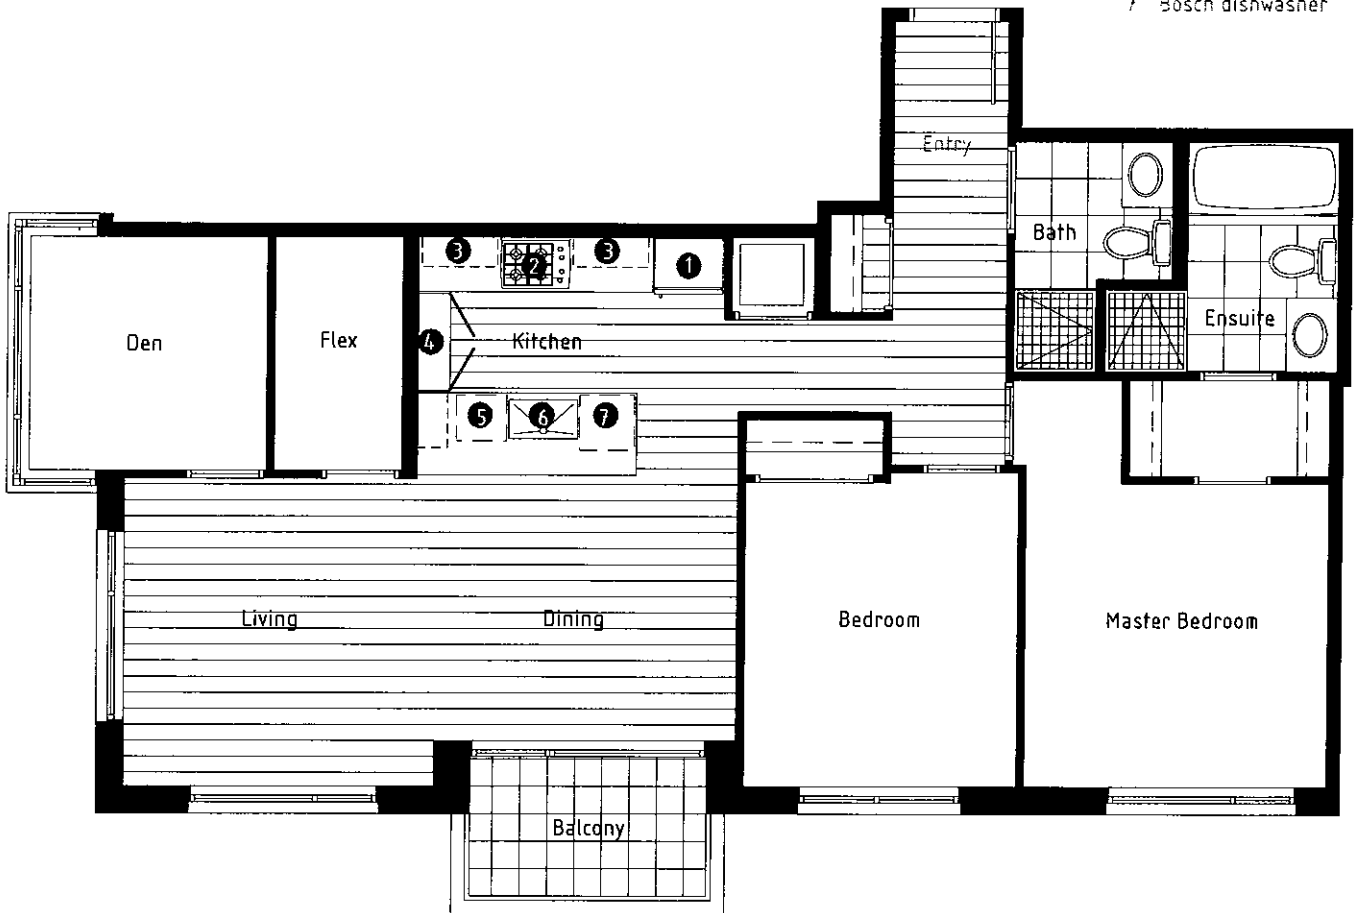

D

UNITS 1201-2501
AND UNITS 701-1101

2 BEDROOMS + DEN + FLEX + 2 BATHROOMS
1066 SF

Millennium Kitchen
featuring Eggersmann
cabinetry from Germany

- 1 Sub Zero refrigerator
- 2 Bosch cooktop and wall oven
- 3 Stainless steel backsplash behind cooktop and frosted glass shelves
- 4 Full-height pantry
- 5 Panasonic microwave
- 6 Rectilinear stainless sink with Dornbracht faucet
- 7 Bosch dishwasher

RICHARDS STREET

Levels 12 to 25

Dimensions, sizes, specifications, layouts and materials are approximate only and subject to change without notice. E & O.E.