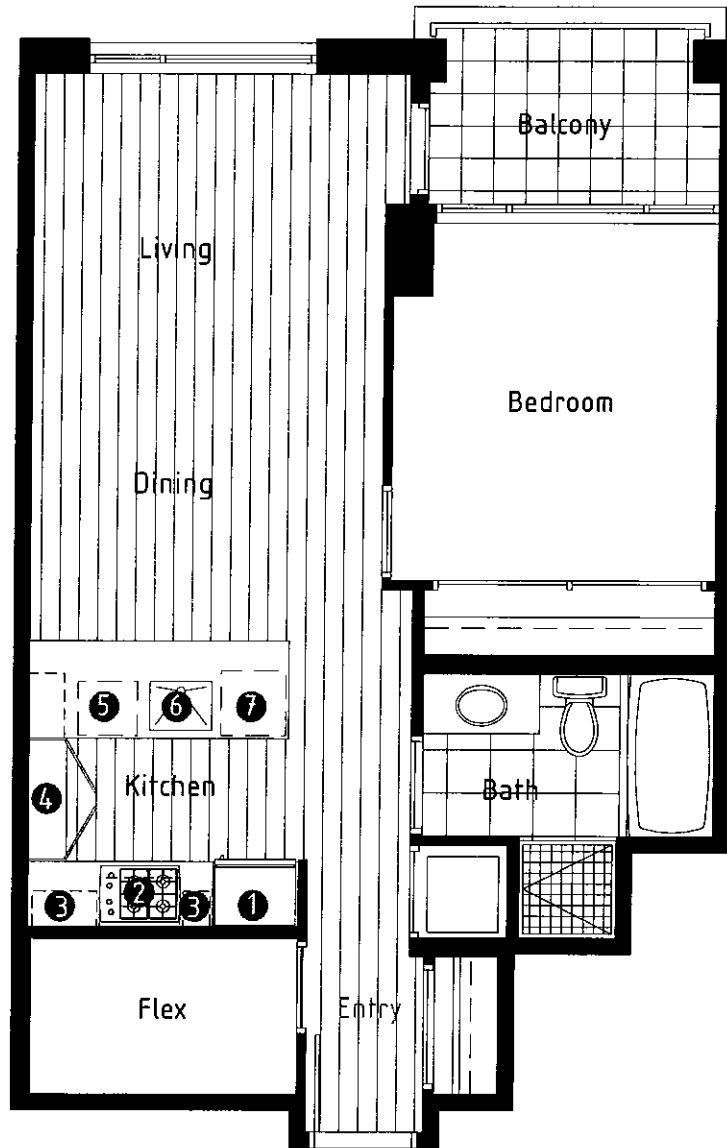

B1

UNITS 1207-2507

1018, 1107

1 BEDROOM + FLEX + BATHROOM

615 SF

hermitage

Millennium Kitchen
featuring Eggersmann
cabinetry from Germany

- 1 Sub Zero refrigerator
- 2 Bosch cooktop and wall oven
- 3 Stainless steel backsplash behind cooktop and frosted glass shelves
- 4 Full-height pantry
- 5 Panasonic microwave
- 6 Rectilinear stainless sink with Dornbracht faucet
- 7 Bosch dishwasher

RICHARDS STREET

Levels 12 to 25

Dimensions, sizes, specifications, layouts and materials are approximate only and subject to change without notice. E. & D.E.

A1

UNITS 1205-2505

1105

1 BEDROOM + FLEX + BATHROOM

651 SF

Millennium Kitchen
featuring Eggersmann
cabinetry from Germany

- 1 Sub Zero refrigerator
- 2 Bosch cooktop and wall oven
- 3 Stainless steel backsplash behind cooktop and frosted glass shelves
- 4 Full-height pantry
- 5 Panasonic microwave
- 6 Rectilinear stainless sink with Dornbracht faucet
- 7 Bosch dishwasher

RICHARDS STREET

Levels 12 to 25

Dimensions, sizes, specifications, layouts and materials are approximate only and subject to change without notice. E. & O.E.

A2

UNITS 715-1015

617

1 BEDROOM + DEN + FLEX + BATHROOM