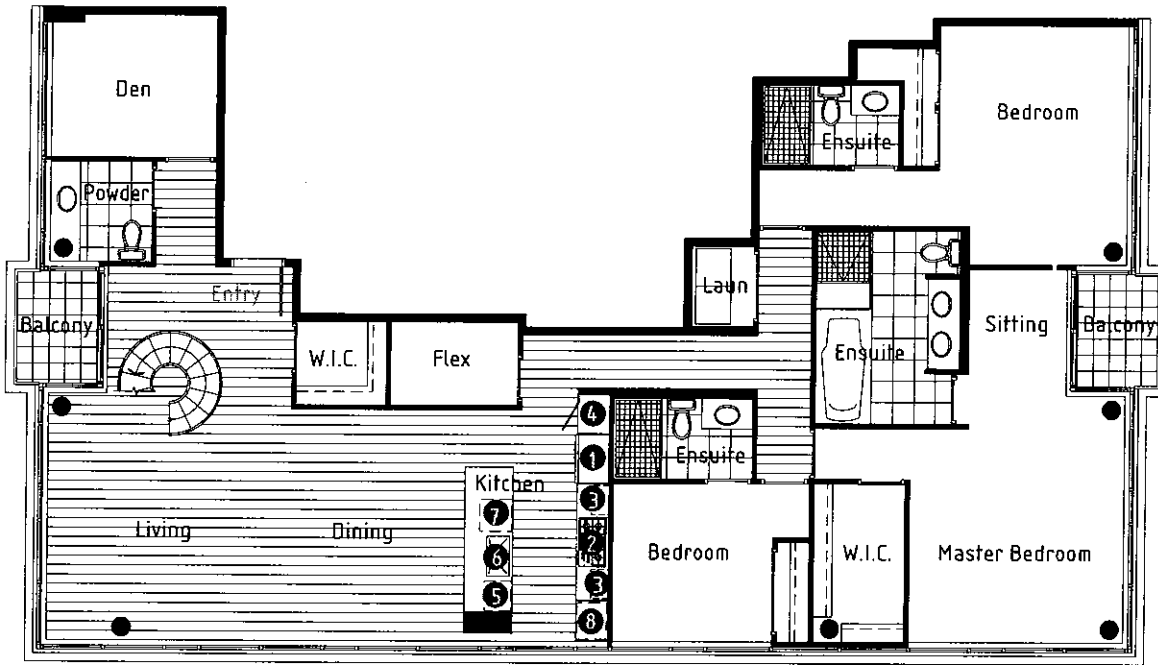

RICHARDS STREET

Level 30

Dimensions, sizes, specifications, layouts and materials are approximate only and subject to change without notice. E. & O.E.

L1

PENTHOUSE UNIT 3101

3 BEDROOMS + DEN + FLEX + 3 BATHROOMS +
POWDER + ROOF TERRACE
2098 SF + 1366 SF TERRACE

Main Level

RICHARDS STREET

Level 31

N

UNITS 709-1009, 710-1010, 711-1011, 712-1012
 2 BEDROOMS + FLEX + 2 BATHROOMS
 818 SF

Millennium Kitchen
 featuring Eggersmann
 cabinetry from Germany

- 1 Sub Zero refrigerator
- 2 Bosch cooktop and wall oven
- 3 Stainless steel backsplash behind cooktop and frosted glass shelves
- 4 Full-height pantry
- 5 Panasonic microwave
- 6 Rectilinear stainless sink with Dornbracht faucet
- 7 Bosch dishwasher