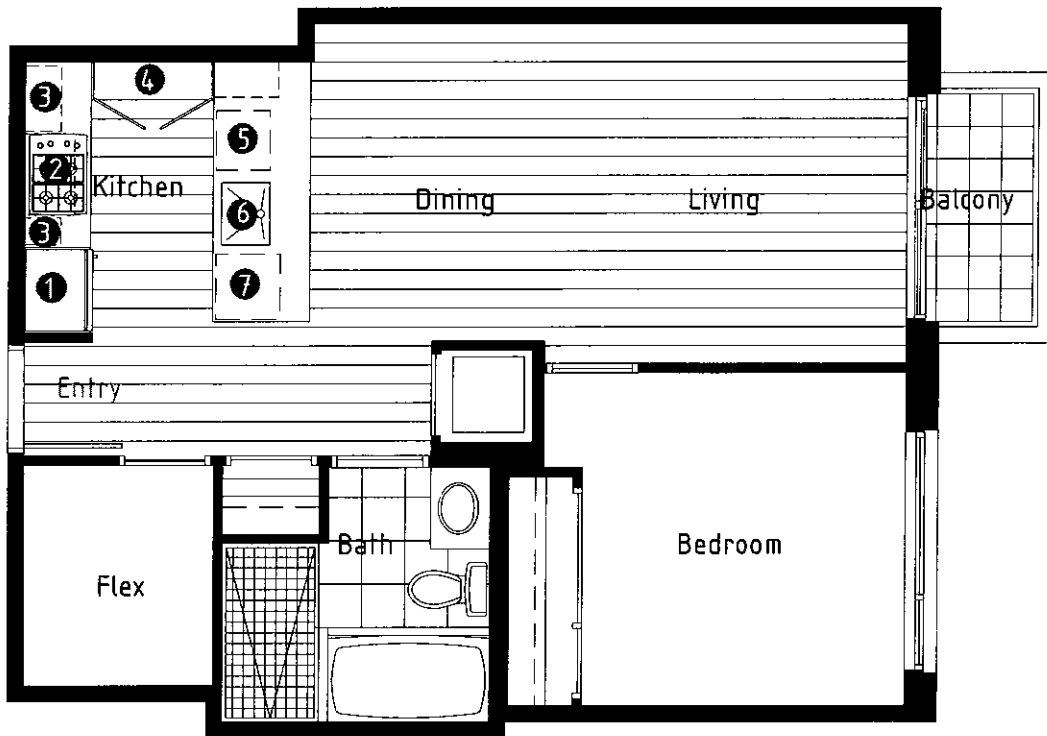

Levels 7-10

Dimensions, sizes, specifications, layouts and materials are approximate only and subject to change without notice. E. & O.E.

B

UNITS 1202-2502
AND UNIT 1102

1 BEDROOM + DEN + FLEX + BATHROOM
691 SF

RICHARDS STREET

Levels 12 to 25

Dimensions, sizes, specifications, layouts and materials are approximate only and subject to change without notice. E. & O.E.

B1

UNITS 1207-2507

1018, 1107

1 BEDROOM + FLEX + BATHROOM

615 SF

hermitage

Millennium Kitchen
featuring Eggersmann
cabinetry from Germany

- 1 Sub Zero refrigerator
- 2 Bosch cooktop and wall oven
- 3 Stainless steel backsplash behind cooktop and frosted glass shelves
- 4 Full-height pantry
- 5 Panasonic microwave
- 6 Rectilinear stainless sink with Dornbracht faucet
- 7 Bosch dishwasher