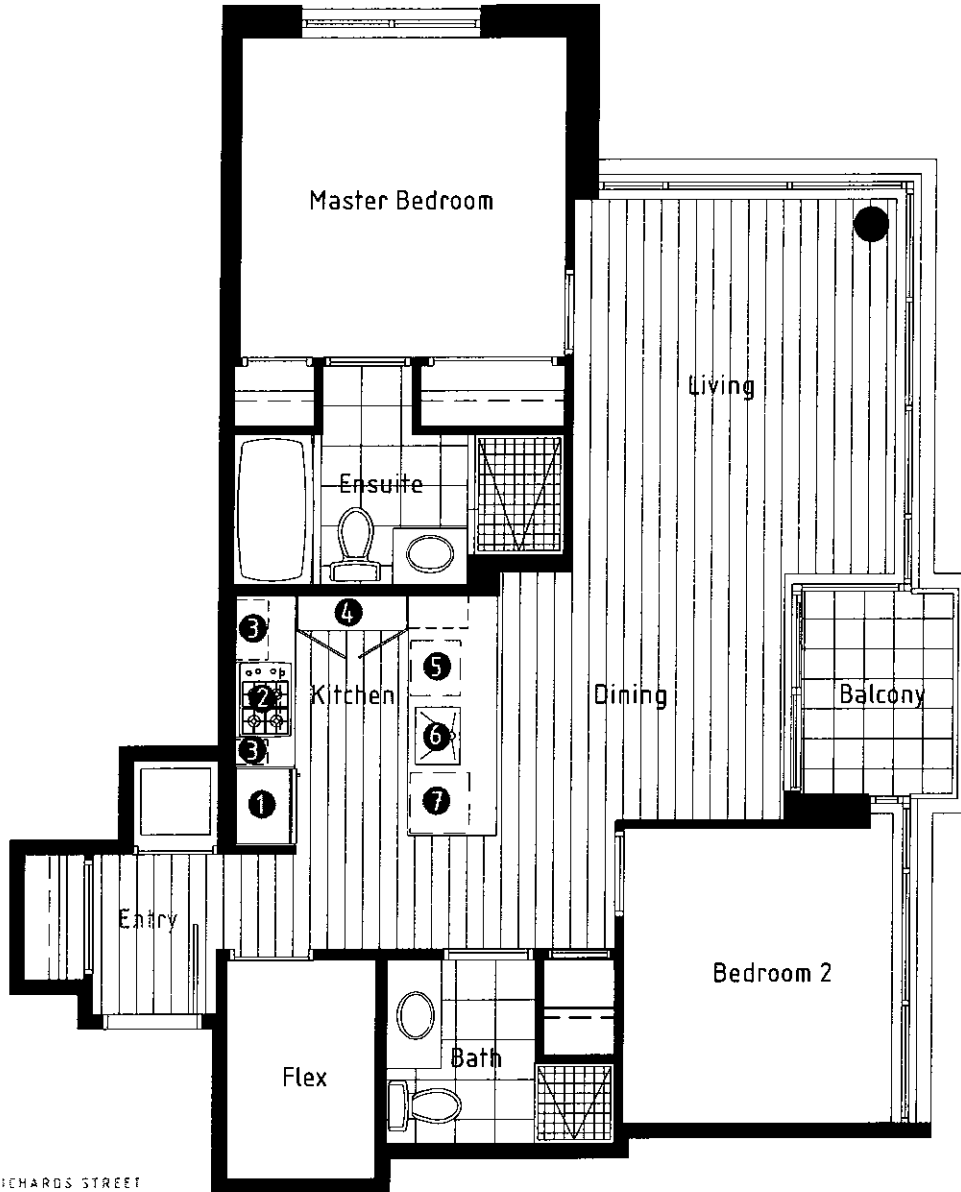

RICHARDS STREET

Levels 12 to 25

Dimensions, sizes, specifications, layouts and materials are approximate only and subject to change without notice. E & D.E.

C1

UNITS 1206-2506

1017, 1106

2 BEDROOMS + FLEX + 2 BATHROOMS

872 SF

Millennium Kitchen
featuring Eggersmann
cabinetry from Germany

- 1 Sub Zero refrigerator
- 2 Bosch cooktop and wall oven
- 3 Stainless steel backsplash behind cooktop and frosted glass shelves
- 4 Full-height pantry
- 5 Panasonic microwave
- 6 Rectilinear stainless sink with Dornbracht faucet
- 7 Bosch dishwasher