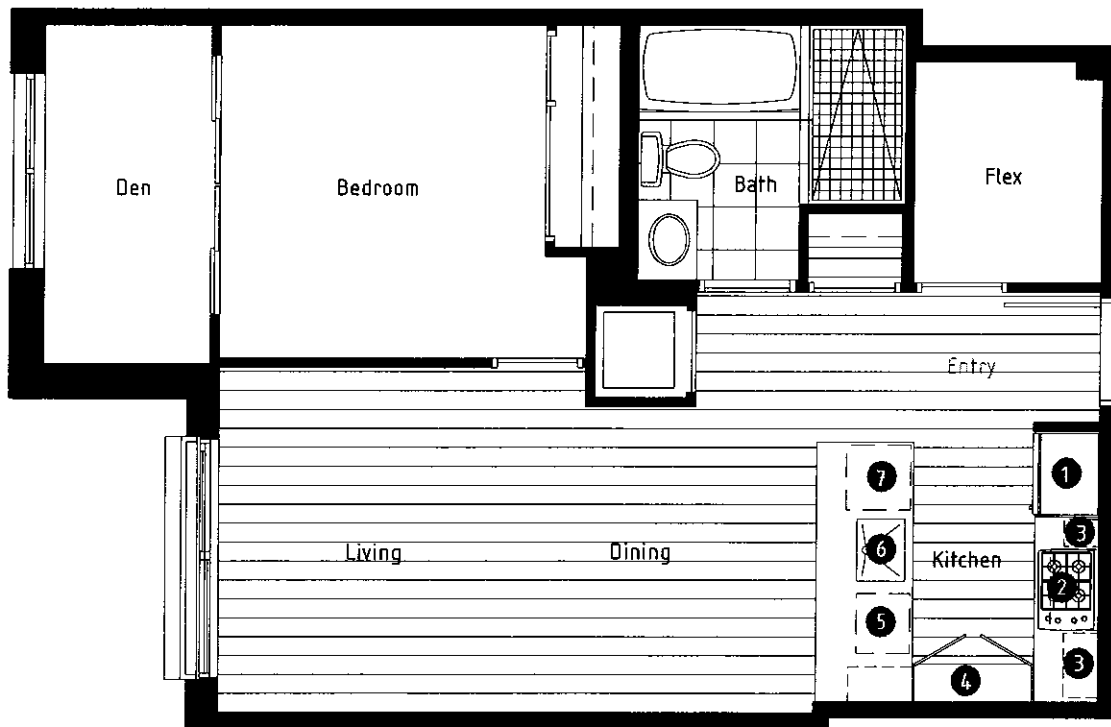

708 SF

hermitage

Millennium Kitchen
featuring Eggersmann
cabinetry from Germany

- 1 Sub Zero refrigerator
- 2 Bosch cooktop and wall oven
- 3 Stainless steel backsplash behind cooktop and frosted glass shelves
- 4 Full-height pantry
- 5 Panasonic microwave
- 6 Rectilinear stainless sink with Dornbracht faucet
- 7 Bosch dishwasher

Levels 7-10

Dimensions, sizes, specifications, layouts and materials are approximate only and subject to change without notice. E. & O.E.

B

UNITS 1202-2502
AND UNIT 1102

1 BEDROOM + DEN + FLEX + BATHROOM
691 SF

RICHARDS STREET

Levels 12 to 25

Dimensions, sizes, specifications, layouts and materials are approximate only and subject to change without notice. E. & O.E.

B1

UNITS 1207-2507

1018, 1107

1 BEDROOM + FLEX + BATHROOM