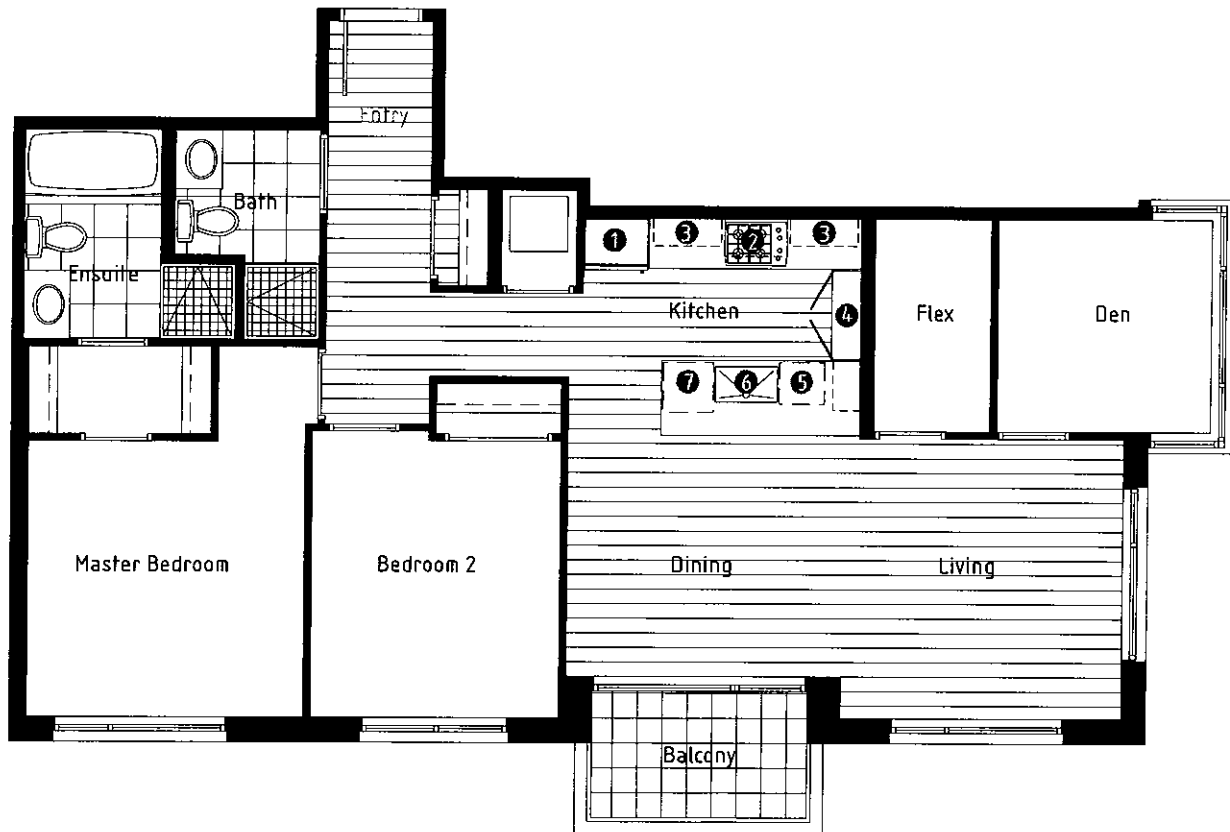

RICHARDS STREET

Levels 12 to 25

Dimensions, sizes, specifications, layouts and materials are approximate only and subject to change without notice. E & O.E.

D1

UNITS 1208-2508

1019, 1108

2 BEDROOMS + DEN + FLEX + 2 BATHROOMS

1095 SF

hermitage

Millennium Kitchen
featuring Eggersmann
cabinetry from Germany

- 1 Sub Zero refrigerator
- 2 Bosch cooktop and wall oven
- 3 Stainless steel and frosted glass shelves
- 4 Full-height pantry
- 5 Panasonic microwave
- 6 Rectilinear stainless sink with Dornbracht faucet
- 7 Bosch dishwasher