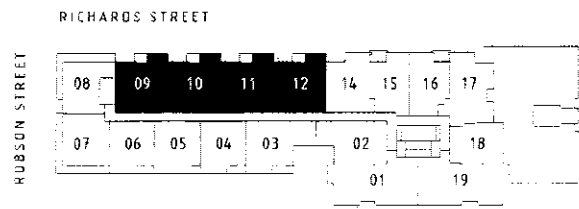

Level 10

Dimensions, sizes, specifications, layouts and materials are approximate only and subject to change without notice. E. & O.E.