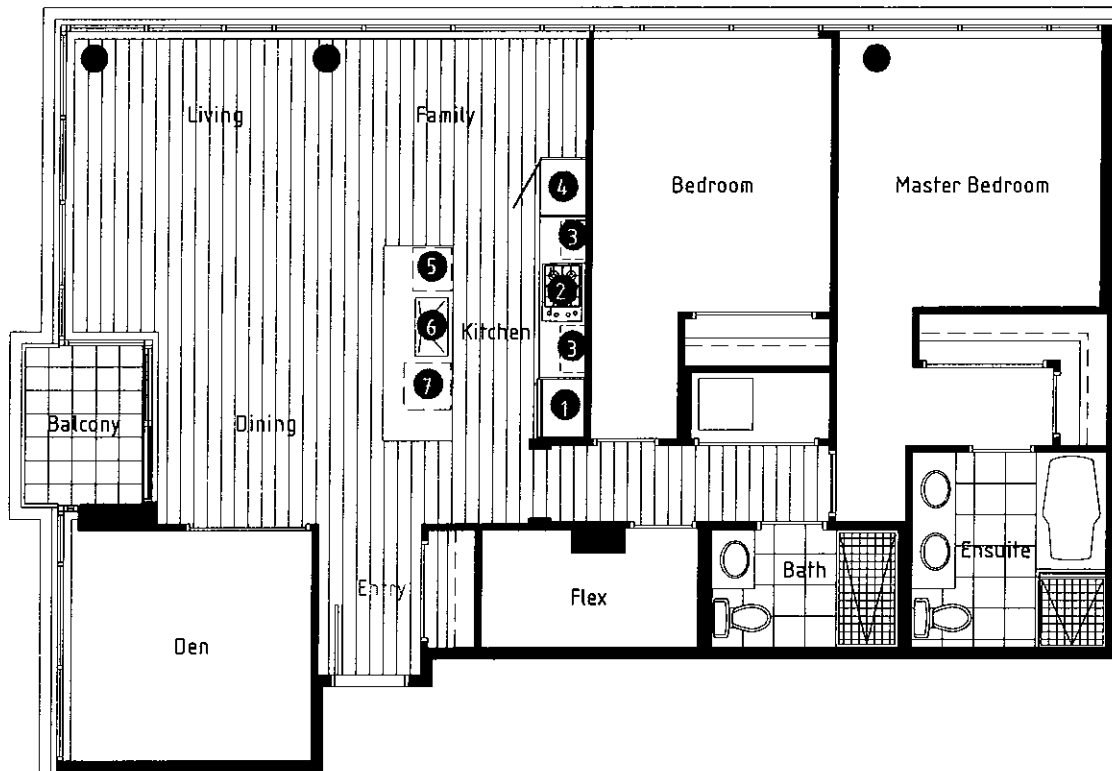

RICHARDS STREET

Levels 26-29

Dimensions, sizes, specifications, layouts and materials are approximate only and subject to change without notice. E. & O.E.

F

UNITS 2602-2902
 2 BEDROOMS + FAMILY + DEN + FLEX +
 2 BATHROOMS
 1311 SF

RICHARDS STREET

Levels 26-29

Dimensions, sizes, specifications, layouts and materials are approximate only and subject to change without notice. E. & O. E.

H

UNITS 2604-2904

3 BEDROOMS + FAMILY + DEN + FLEX +