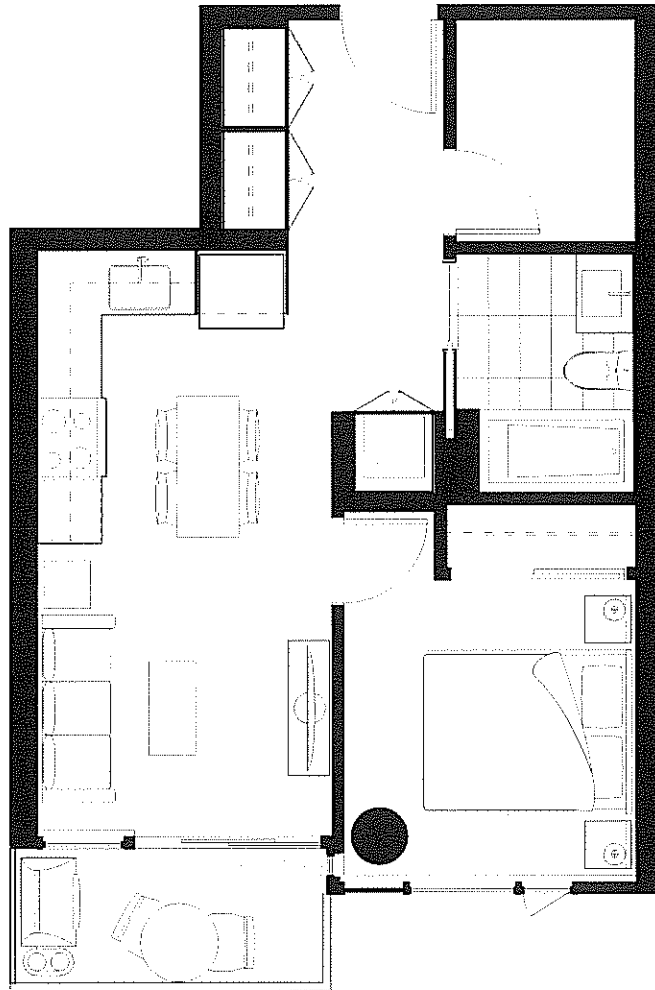

THE ROLSTON

ORIGINAL LIVES HERE

SUITE	EDITION	INTERIOR (SQ FT)	BALCONY (SQ FT)
A	YALE	461	42

5-12

In a continuing effort to meet the challenge of product improvements, we reserve the right to modify or change plans and specifications without notice. All dimensions and sizes are approximate. Refer to the disclosure statement for specific details. E.&O.E.

THE ROLSTON

ORIGINAL LIVES HERE

SUITE	EDITION	INTERIOR (SQ. FT.)	BALCONY (SQ. FT.)
A	CECIL	461	42

13, 15

In a continuing effort to meet the challenge of product improvements, we reserve the right to modify or change plans and specifications without notice. All dimensions and sizes are approximate. Refer to the disclosure statement for specific details. E.&O.E.

THE ROLSTON

ORIGINAL LIVES HERE

SUITE	EDITION	INTERIOR (SQ FT)	BALCONY (SQ FT)
B1	YALE	505	47

NORTH ↖

6, 8, 10, 12

In a continuing effort to meet the challenge of product improvements, we reserve the right to modify or change plans and specifications without notice. All dimensions and sizes are approximate. Refer to the disclosure statement for specific details. E.&O.E.

THE ROLSTON

ORIGINAL LIVES HERE

SUITE	EDITION	INTERIOR (SQ FT)	BALCONY (SQ FT)
B1	CECIL	505	47

15

In a continuing effort to meet the challenge of product improvements, we reserve the right to modify or change plans and specifications without notice. All dimensions and sizes are approximate. Refer to the disclosure statement for specific details. E.&O.E.