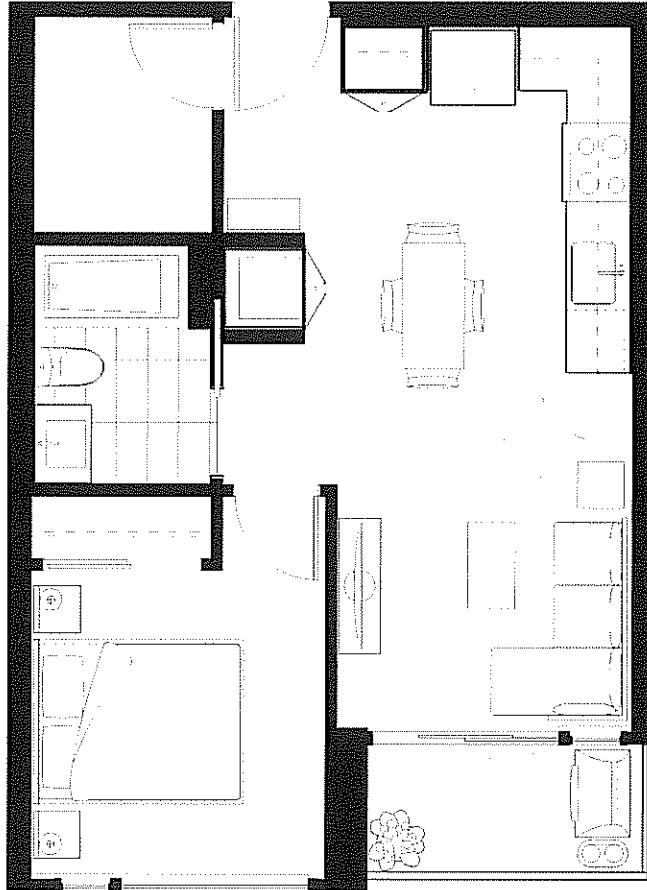

THE ROLSTON

ORIGINAL LIVES HERE

SUITE	EDITION	INTERIOR (SQ FT)	BALCONY (SQ FT)
B2	YALE	519	160

5,7,9,11

In a continuing effort to meet the challenge of product improvements, we reserve the right to modify or change plans and specifications without notice. All dimensions and sizes are approximate. Refer to the disclosure statement for specific details. E.&O.E.

THE ROLSTON

ORIGINAL LIVES HERE

SUITE	EDITION	INTERIOR (SQ. FT.)	BALCONY (SQ. FT.)
B2	CECIL	519	160

13

In a continuing effort to meet the challenge of product improvements, we reserve the right to modify or change plans and specifications without notice. All dimensions and sizes are approximate. Refer to the disclosure statement for specific details. E.&Q.E.

THE ROLSTON

ORIGINAL LIVES HERE

SUITE	EDITION	INTERIOR (SQ FT)	BALCONY (SQ FT)
C1	YALE	516	39

NORTH ↖

6, 8, 10, 12

In a continuing effort to meet the challenge of product improvements, we reserve the right to modify or change plans and specifications without notice. All dimensions and sizes are approximate. Refer to the disclosure statement for specific details. E.&O.E.