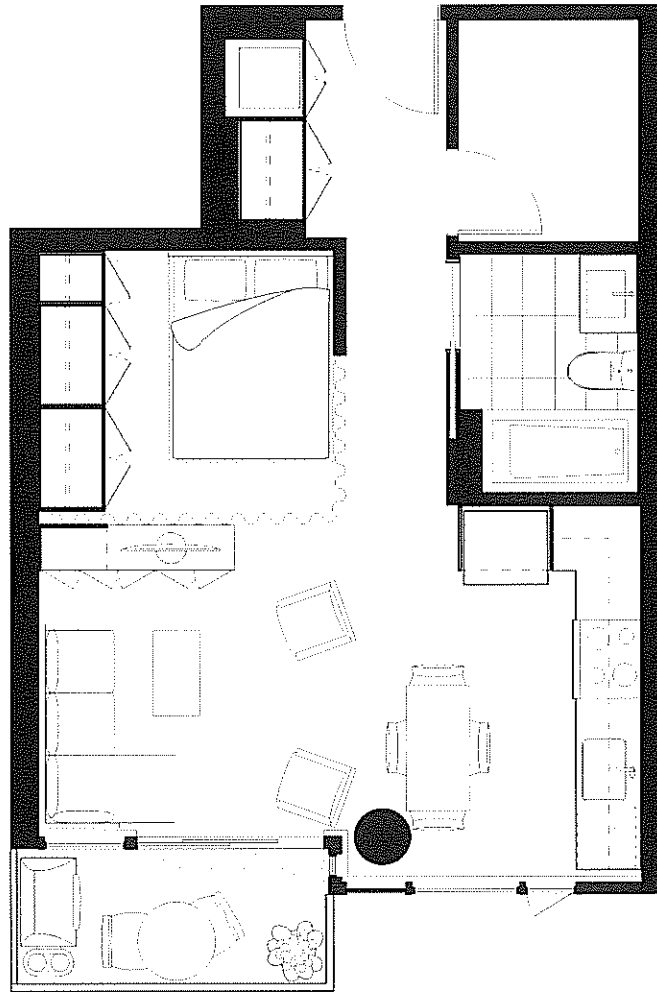

THE ROLSTON

ORIGINAL LIVES HERE

SUITE	EDITION	INTERIOR (SQ. FT.)	BALCONY (SQ. FT.)
A	CECIL	461	42

13, 15

In a continuing effort to meet the challenge of product improvements, we reserve the right to modify or change plans and specifications without notice. All dimensions and sizes are approximate. Refer to the disclosure statement for specific details. E.&O.E.

THE ROLSTON

ORIGINAL LIVES HERE

SUITE	EDITION	INTERIOR (SQ FT)	BALCONY (SQ FT)
B1	YALE	505	47

NORTH ↖

6, 8, 10, 12

In a continuing effort to meet the challenge of product improvements, we reserve the right to modify or change plans and specifications without notice. All dimensions and sizes are approximate. Refer to the disclosure statement for specific details. E.&O.E.

THE ROLSTON

ORIGINAL LIVES HERE

SUITE	EDITION	INTERIOR (SQ FT)	BALCONY (SQ FT)
B1	CECIL	505	47

15

In a continuing effort to meet the challenge of product improvements, we reserve the right to modify or change plans and specifications without notice. All dimensions and sizes are approximate. Refer to the disclosure statement for specific details. E.&O.E.

THE ROLSTON

ORIGINAL LIVES HERE

SUITE	EDITION	INTERIOR (SQ FT)	BALCONY (SQ FT)
B2	YALE	519	160

5,7,9,11

In a continuing effort to meet the challenge of product improvements, we reserve the right to modify or change plans and specifications without notice. All dimensions and sizes are approximate. Refer to the disclosure statement for specific details. E.&O.E.