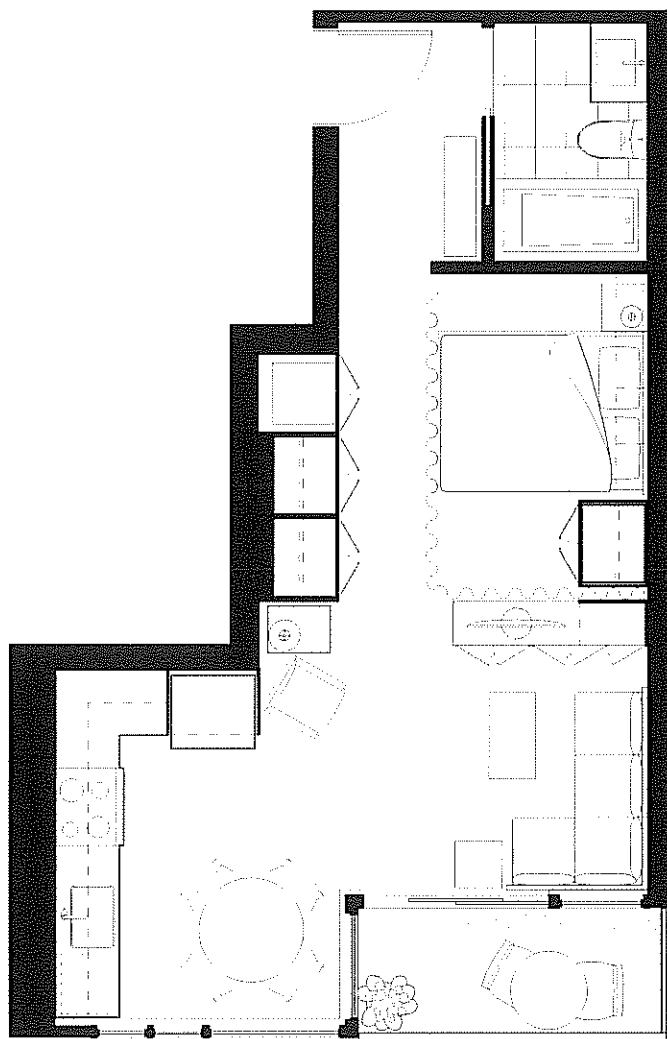

THE ROLSTON

ORIGINAL LIVES HERE

SUITE	EDITION	INTERIOR (SQ FT)	BALCONY (SQ FT)
A	YALE	461	42

5-12

In a continuing effort to meet the challenge of product improvements, we reserve the right to modify or change plans and specifications without notice. All dimensions and sizes are approximate. Refer to the disclosure statement for specific details. E.&O.E.

THE ROLSTON

ORIGINAL LIVES HERE

SUITE	EDITION	INTERIOR (SQ. FT.)	BALCONY (SQ. FT.)
A	CECIL	461	42

13, 15

In a continuing effort to meet the challenge of product improvements, we reserve the right to modify or change plans and specifications without notice. All dimensions and sizes are approximate. Refer to the disclosure statement for specific details. E.&O.E.

THE ROLSTON

ORIGINAL LIVES HERE

SUITE	EDITION	INTERIOR (SQ FT)	BALCONY (SQ FT)
B1	YALE	505	47

NORTH ↖

6, 8, 10, 12

In a continuing effort to meet the challenge of product improvements, we reserve the right to modify or change plans and specifications without notice. All dimensions and sizes are approximate. Refer to the disclosure statement for specific details. E.&O.E.