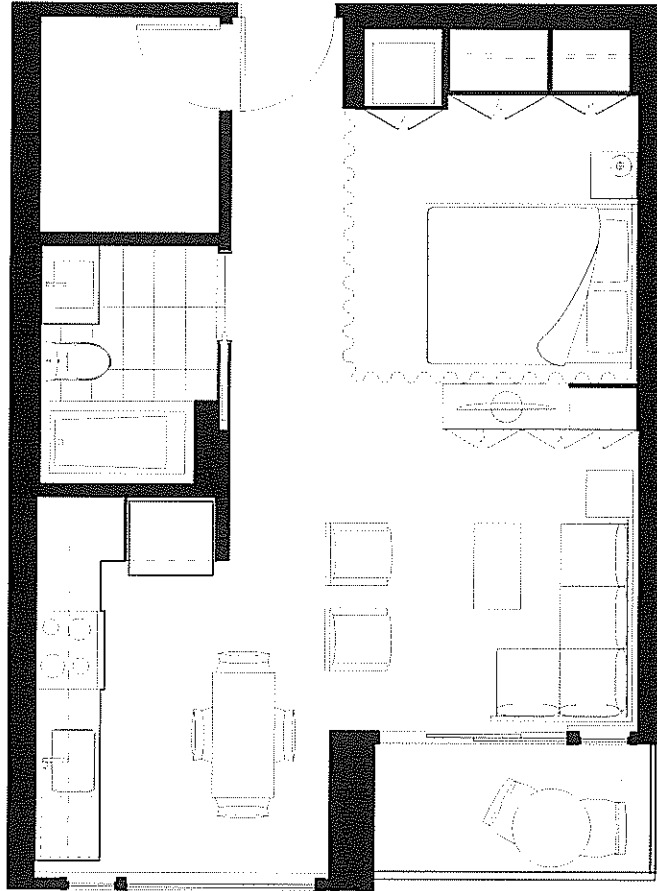

THE ROLSTON

ORIGINAL LIVES HERE

SUITE	EDITION	INTERIOR (SQ. FT.)	BALCONY (SQ. FT.)
B2	CECIL	519	160

13

In a continuing effort to meet the challenge of product improvements, we reserve the right to modify or change plans and specifications without notice. All dimensions and sizes are approximate. Refer to the disclosure statement for specific details. E.&Q.E.

THE ROLSTON

ORIGINAL LIVES HERE

SUITE	EDITION	INTERIOR (SQ FT)	BALCONY (SQ FT)
C1	YALE	516	39

NORTH ↖

6, 8, 10, 12

In a continuing effort to meet the challenge of product improvements, we reserve the right to modify or change plans and specifications without notice. All dimensions and sizes are approximate. Refer to the disclosure statement for specific details. E.&O.E.

THE ROLSTON

ORIGINAL LIVES HERE

SUITE	EDITION	INTERIOR (SQ FT)	BALCONY (SQ FT)
C1	CECIL	516	39

NORTH

15

In a continuing effort to meet the challenge of product improvements, we reserve the right to modify or change plans and specifications without notice. All dimensions and sizes are approximate. Refer to the disclosure statement for specific details. E.&O.E.