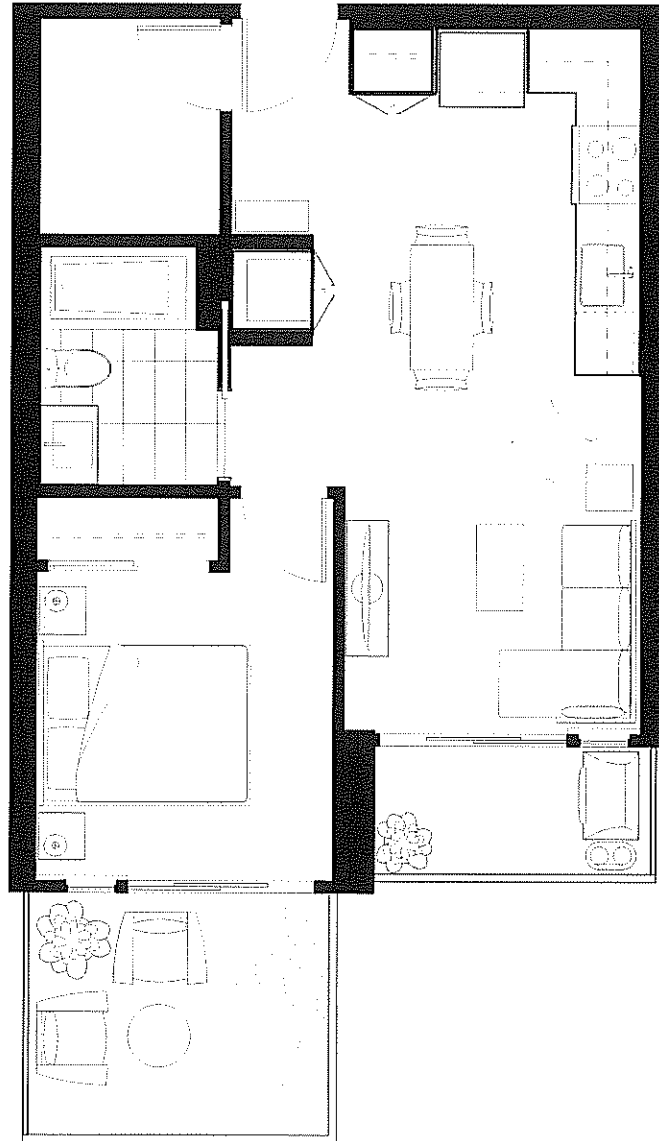

THE ROLSTON

ORIGINAL LIVES HERE

SUITE	EDITION	INTERIOR (SQ FT)	BALCONY (SQ FT)
C1	YALE	516	39

NORTH ↖

6, 8, 10, 12

In a continuing effort to meet the challenge of product improvements, we reserve the right to modify or change plans and specifications without notice. All dimensions and sizes are approximate. Refer to the disclosure statement for specific details. E.&O.E.

THE ROLSTON

ORIGINAL LIVES HERE

SUITE	EDITION	INTERIOR (SQ FT)	BALCONY (SQ FT)
C1	CECIL	516	39

NORTH

15

In a continuing effort to meet the challenge of product improvements, we reserve the right to modify or change plans and specifications without notice. All dimensions and sizes are approximate. Refer to the disclosure statement for specific details. E.&O.E.

THE ROLSTON

ORIGINAL LIVES HERE

SUITE	EDITION	INTERIOR (SQ FT)	BALCONY (SQ FT)
C2	YALE	516	119

In a continuing effort to meet the challenge of product improvements, we reserve the right to modify or change plans and specifications without notice. All dimensions and sizes are approximate. Refer to the disclosure statement for specific details. E.&O.E.