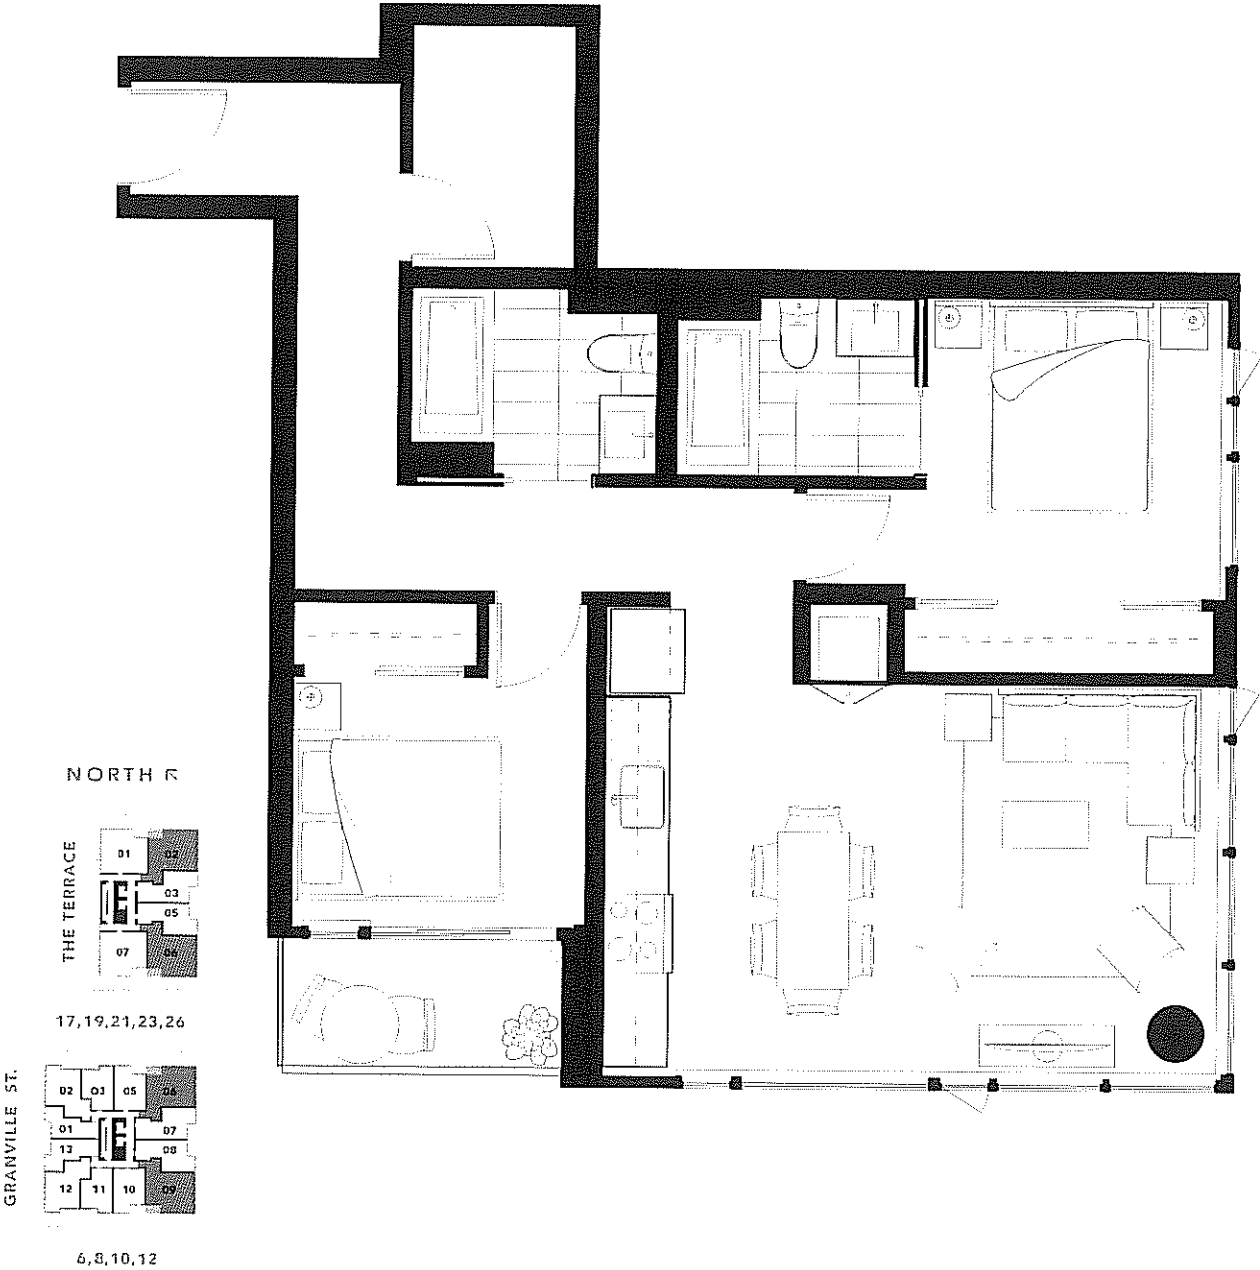

THE ROLSTON

ORIGINAL LIVES HERE

SUITE	EDITION	INTERIOR (SQ FT)	BALCONY (SQ FT)
J1	YALE	833	43

In a continuing effort to meet the challenge of product improvements, we reserve the right to modify or change plans and specifications without notice. All dimensions and sizes are approximate. Refer to the disclosure statement for specific details. E.&D.E.