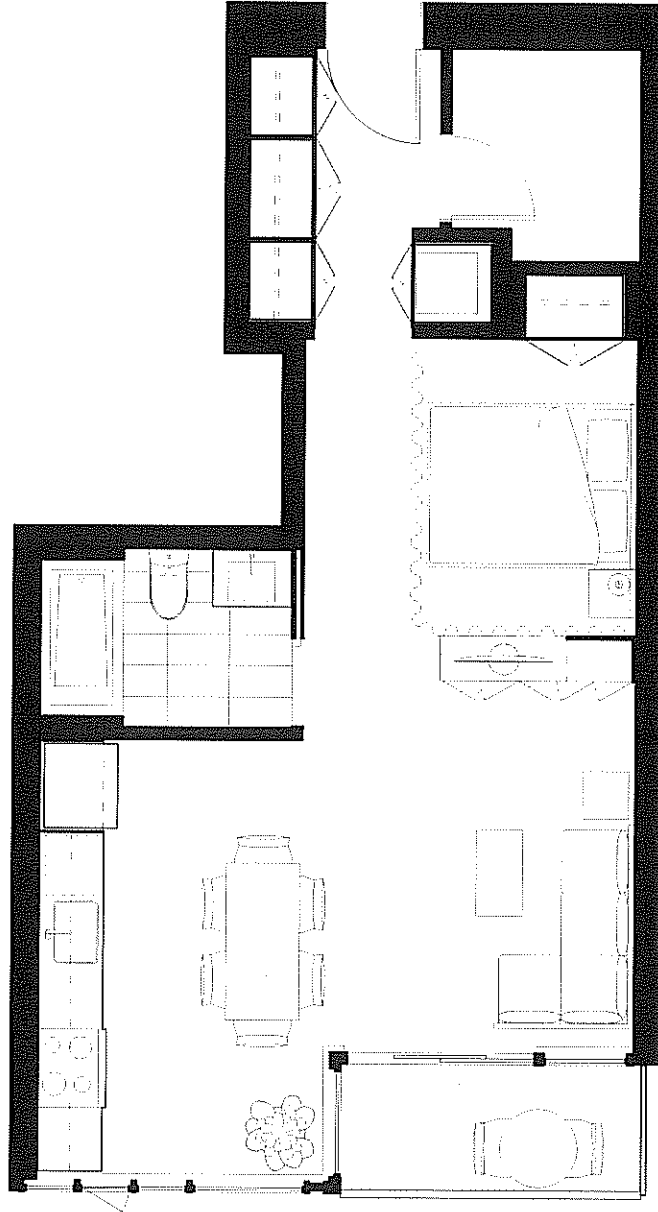

GRANVILLE ST.

In a continuing effort to meet the challenge of product improvements, we reserve the right to modify or change plans and specifications without notice. All dimensions and sizes are approximate. Refer to the disclosure statement for specific details. E.&O.E.

THE ROLSTON

ORIGINAL LIVES HERE

SUITE	EDITION	INTERIOR (SQ FT)	BALCONY (SQ FT)
F	CECIL	581	41

In a continuing effort to meet the challenge of product improvements, we reserve the right to modify or change plans and specifications without notice. All dimensions and sizes are approximate. Refer to the disclosure statement for specific details. E.&O.E.