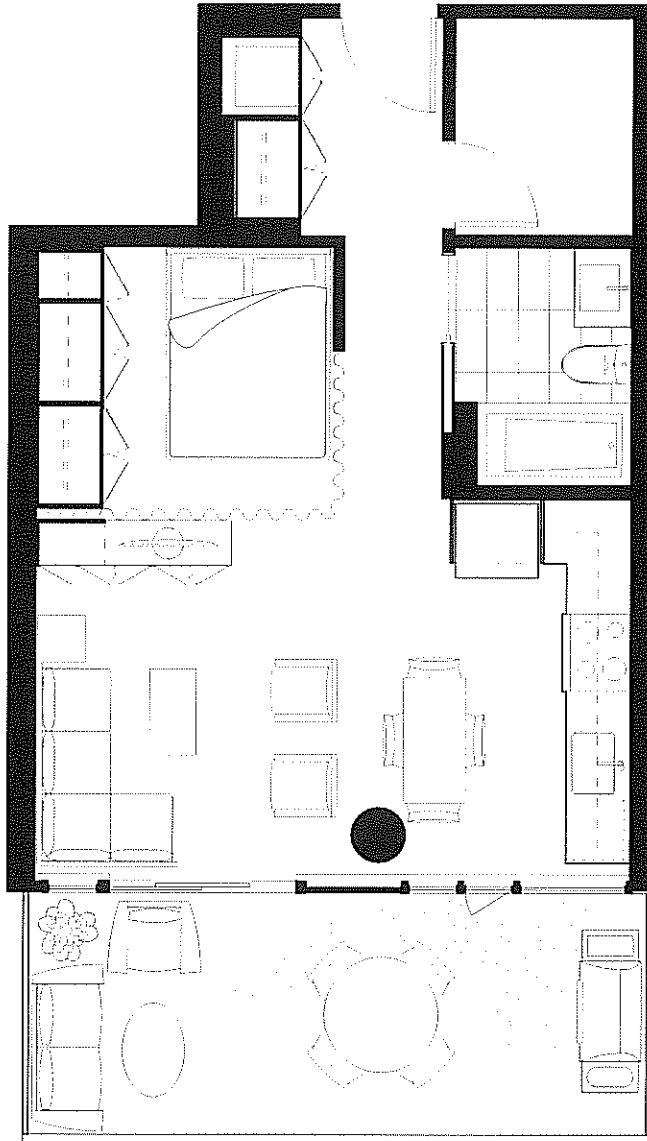

THE ROLSTON

ORIGINAL LIVES HERE

SUITE	EDITION	INTERIOR (SQ FT)	BALCONY (SQ FT)
B1	CECIL	505	47

15

In a continuing effort to meet the challenge of product improvements, we reserve the right to modify or change plans and specifications without notice. All dimensions and sizes are approximate. Refer to the disclosure statement for specific details. E.&O.E.

THE ROLSTON

ORIGINAL LIVES HERE

SUITE	EDITION	INTERIOR (SQ FT)	BALCONY (SQ FT)
B2	YALE	519	160

5,7,9,11

In a continuing effort to meet the challenge of product improvements, we reserve the right to modify or change plans and specifications without notice. All dimensions and sizes are approximate. Refer to the disclosure statement for specific details. E.&O.E.

THE ROLSTON

ORIGINAL LIVES HERE

SUITE	EDITION	INTERIOR (SQ. FT.)	BALCONY (SQ. FT.)
B2	CECIL	519	160

13

In a continuing effort to meet the challenge of product improvements, we reserve the right to modify or change plans and specifications without notice. All dimensions and sizes are approximate. Refer to the disclosure statement for specific details. E.&Q.E.