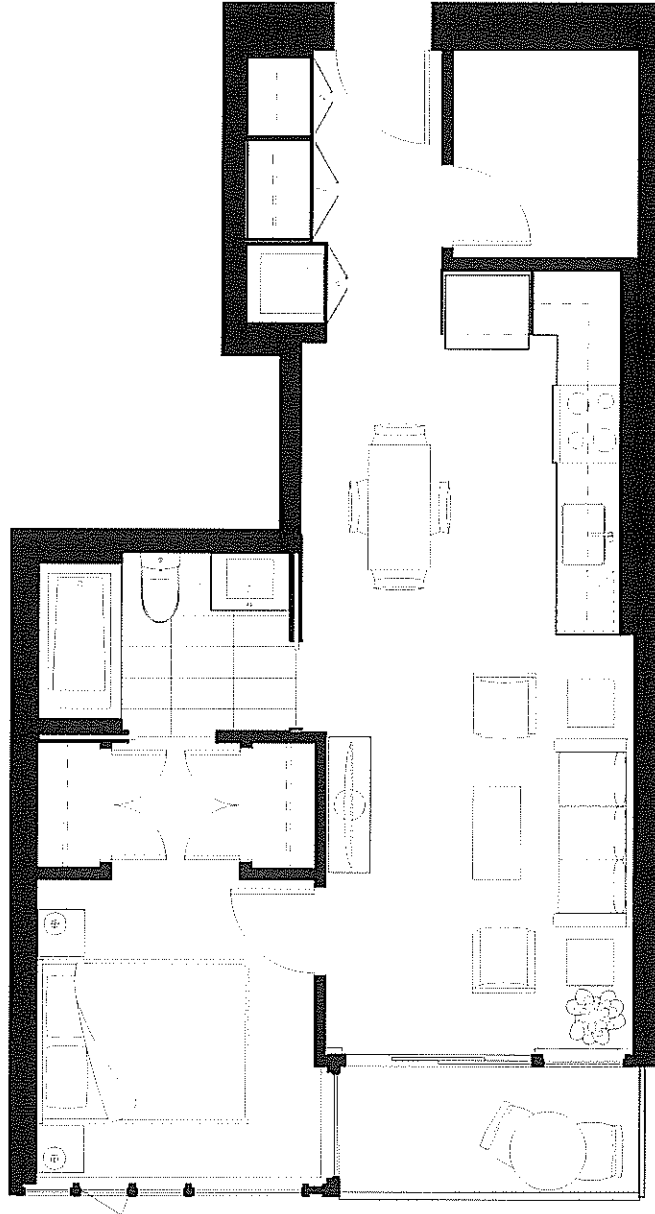

THE ROLSTON

ORIGINAL LIVES HERE

SUITE	EDITION	INTERIOR (SQ FT)	BALCONY (SQ FT)
F	YALE	581	41

NORTH

16 - 26

5 - 12

3

2

GRANVILLE ST.

In a continuing effort to meet the challenge of product improvements, we reserve the right to modify or change plans and specifications without notice. All dimensions and sizes are approximate. Refer to the disclosure statement for specific details. E.&O.E.