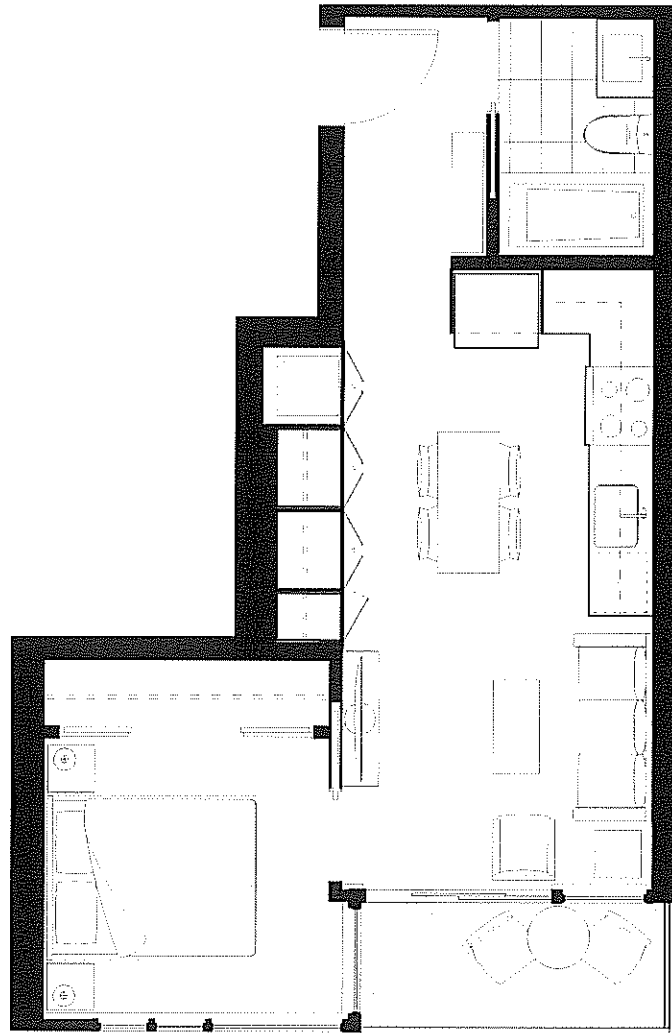

THE ROLSTON

ORIGINAL LIVES HERE

SUITE	EDITION	INTERIOR (SQ FT)	BALCONY (SQ FT)
A	YALE	461	42

5-12

In a continuing effort to meet the challenge of product improvements, we reserve the right to modify or change plans and specifications without notice. All dimensions and sizes are approximate. Refer to the disclosure statement for specific details. E.&O.E.

THE ROLSTON

ORIGINAL LIVES HERE

SUITE	EDITION	INTERIOR (SQ. FT.)	BALCONY (SQ. FT.)
A	CECIL	461	42

13, 15

In a continuing effort to meet the challenge of product improvements, we reserve the right to modify or change plans and specifications without notice. All dimensions and sizes are approximate. Refer to the disclosure statement for specific details. E.&O.E.

THE ROLSTON

ORIGINAL LIVES HERE

SUITE	EDITION	INTERIOR (SQ FT)	BALCONY (SQ FT)
B1	YALE	505	47

NORTH ↖

6, 8, 10, 12

In a continuing effort to meet the challenge of product improvements, we reserve the right to modify or change plans and specifications without notice. All dimensions and sizes are approximate. Refer to the disclosure statement for specific details. E.&O.E.

THE ROLSTON

ORIGINAL LIVES HERE

SUITE	EDITION	INTERIOR (SQ FT)	BALCONY (SQ FT)
B1	CECIL	505	47

15

In a continuing effort to meet the challenge of product improvements, we reserve the right to modify or change plans and specifications without notice. All dimensions and sizes are approximate. Refer to the disclosure statement for specific details. E.&O.E.