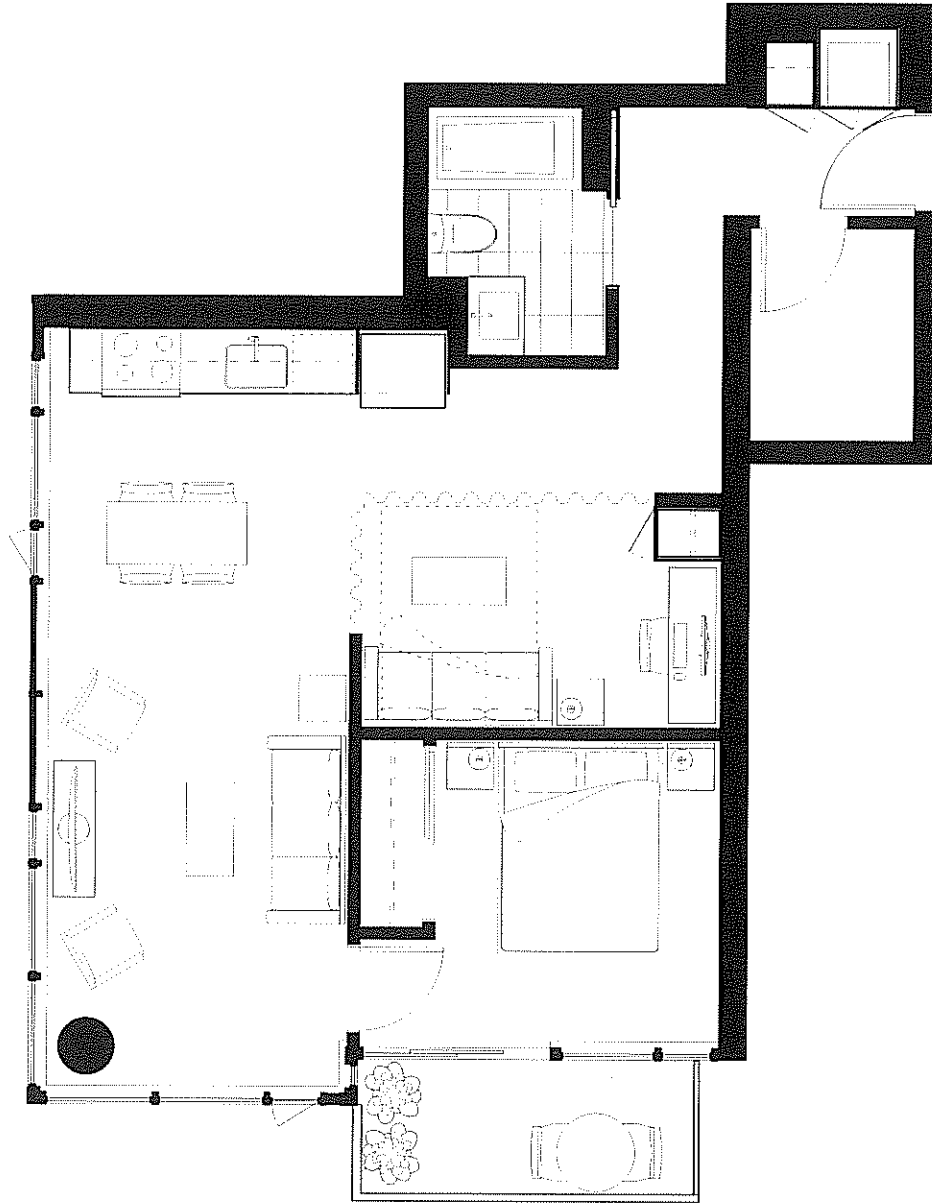

THE ROLSTON

ORIGINAL LIVES HERE

SUITE	EDITION	INTERIOR (SQ FT)	BALCONY (SQ FT)
F	CECIL	581	41

In a continuing effort to meet the challenge of product improvements, we reserve the right to modify or change plans and specifications without notice. All dimensions and sizes are approximate. Refer to the disclosure statement for specific details. E.&O.E.

THE ROLSTON

ORIGINAL LIVES HERE

SUITE	EDITION	INTERIOR (SQ FT)	BALCONY (SQ FT)
G1	YALE	702	50

NORTH ↖

6, 8, 10, 12

In a continuing effort to meet the challenge of product improvements, we reserve the right to modify or change plans and specifications without notice. All dimensions and sizes are approximate. Refer to the disclosure statement for specific details. E.&O.E.

THE ROLSTON

ORIGINAL LIVES HERE

SUITE	EDITION	INTERIOR (SQ FT)	BALCONY (SQ FT)
G1	CECIL	702	50

15

In a continuing effort to meet the challenge of product improvements, we reserve the right to modify or change plans and specifications without notice. All dimensions and sizes are approximate. Refer to the disclosure statement for specific details. E.&O.E.