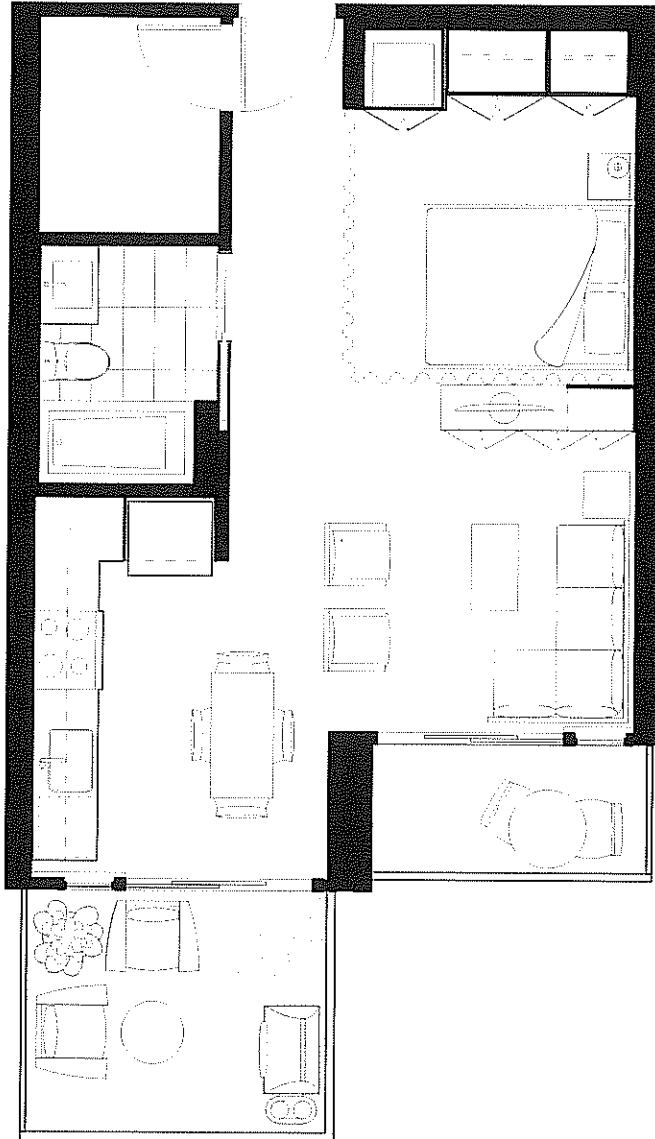

THE ROLSTON

ORIGINAL LIVES HERE

SUITE	EDITION	INTERIOR (SQ FT)	BALCONY (SQ FT)
C1	CECIL	516	39

NORTH

15

In a continuing effort to meet the challenge of product improvements, we reserve the right to modify or change plans and specifications without notice. All dimensions and sizes are approximate. Refer to the disclosure statement for specific details. E.&O.E.

THE ROLSTON

ORIGINAL LIVES HERE

SUITE	EDITION	INTERIOR (SQ FT)	BALCONY (SQ FT)
C2	YALE	516	119

In a continuing effort to meet the challenge of product improvements, we reserve the right to modify or change plans and specifications without notice. All dimensions and sizes are approximate. Refer to the disclosure statement for specific details. E.&O.E.

THE ROLSTON

ORIGINAL LIVES HERE

SUITE	EDITION	INTERIOR (SQ FT)	BALCONY (SQ FT)
C2	CECIL	516	119

13

In a continuing effort to meet the challenge of product improvements, we reserve the right to modify or change plans and specifications without notice. All dimensions and sizes are approximate. Refer to the disclosure statement for specific details. E.&O.E.