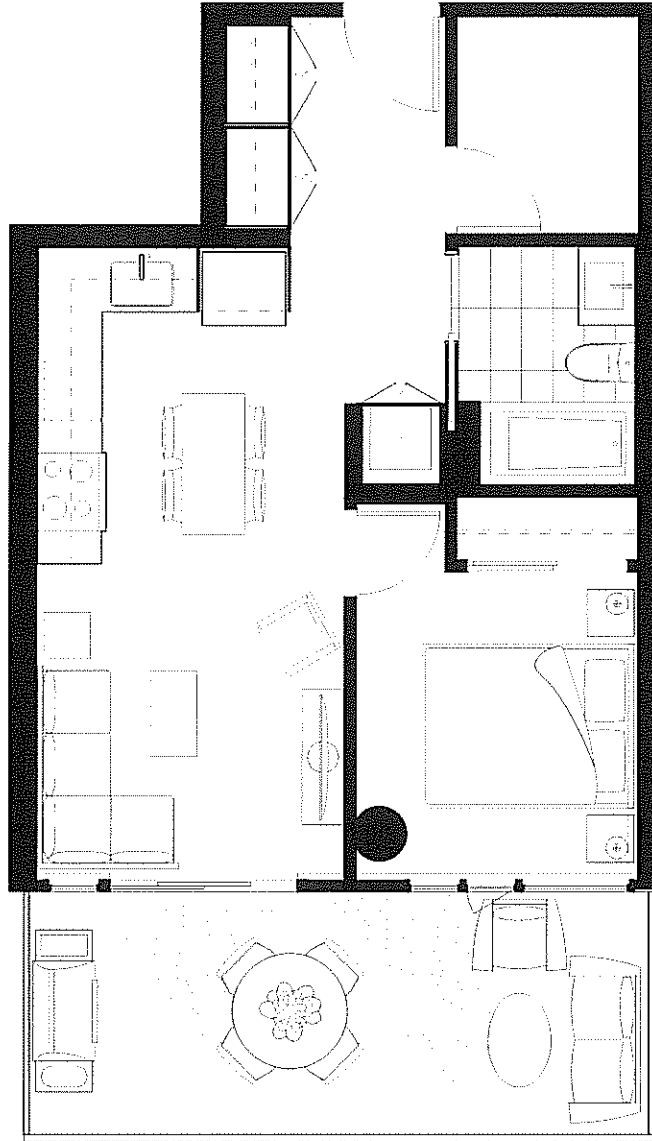

THE ROLSTON

ORIGINAL LIVES HERE

SUITE	EDITION	INTERIOR (SQ. FT.)	BALCONY (SQ. FT.)
A	CECIL	461	42

13, 15

In a continuing effort to meet the challenge of product improvements, we reserve the right to modify or change plans and specifications without notice. All dimensions and sizes are approximate. Refer to the disclosure statement for specific details. E.&O.E.

THE ROLSTON

ORIGINAL LIVES HERE

SUITE	EDITION	INTERIOR (SQ FT)	BALCONY (SQ FT)
B1	YALE	505	47

NORTH ↖

6, 8, 10, 12

In a continuing effort to meet the challenge of product improvements, we reserve the right to modify or change plans and specifications without notice. All dimensions and sizes are approximate. Refer to the disclosure statement for specific details. E.&O.E.

THE ROLSTON

ORIGINAL LIVES HERE

SUITE	EDITION	INTERIOR (SQ FT)	BALCONY (SQ FT)
B1	CECIL	505	47

15

In a continuing effort to meet the challenge of product improvements, we reserve the right to modify or change plans and specifications without notice. All dimensions and sizes are approximate. Refer to the disclosure statement for specific details. E.&O.E.

THE ROLSTON

ORIGINAL LIVES HERE

SUITE	EDITION	INTERIOR (SQ FT)	BALCONY (SQ FT)
B2	YALE	519	160

5,7,9,11

In a continuing effort to meet the challenge of product improvements, we reserve the right to modify or change plans and specifications without notice. All dimensions and sizes are approximate. Refer to the disclosure statement for specific details. E.&O.E.