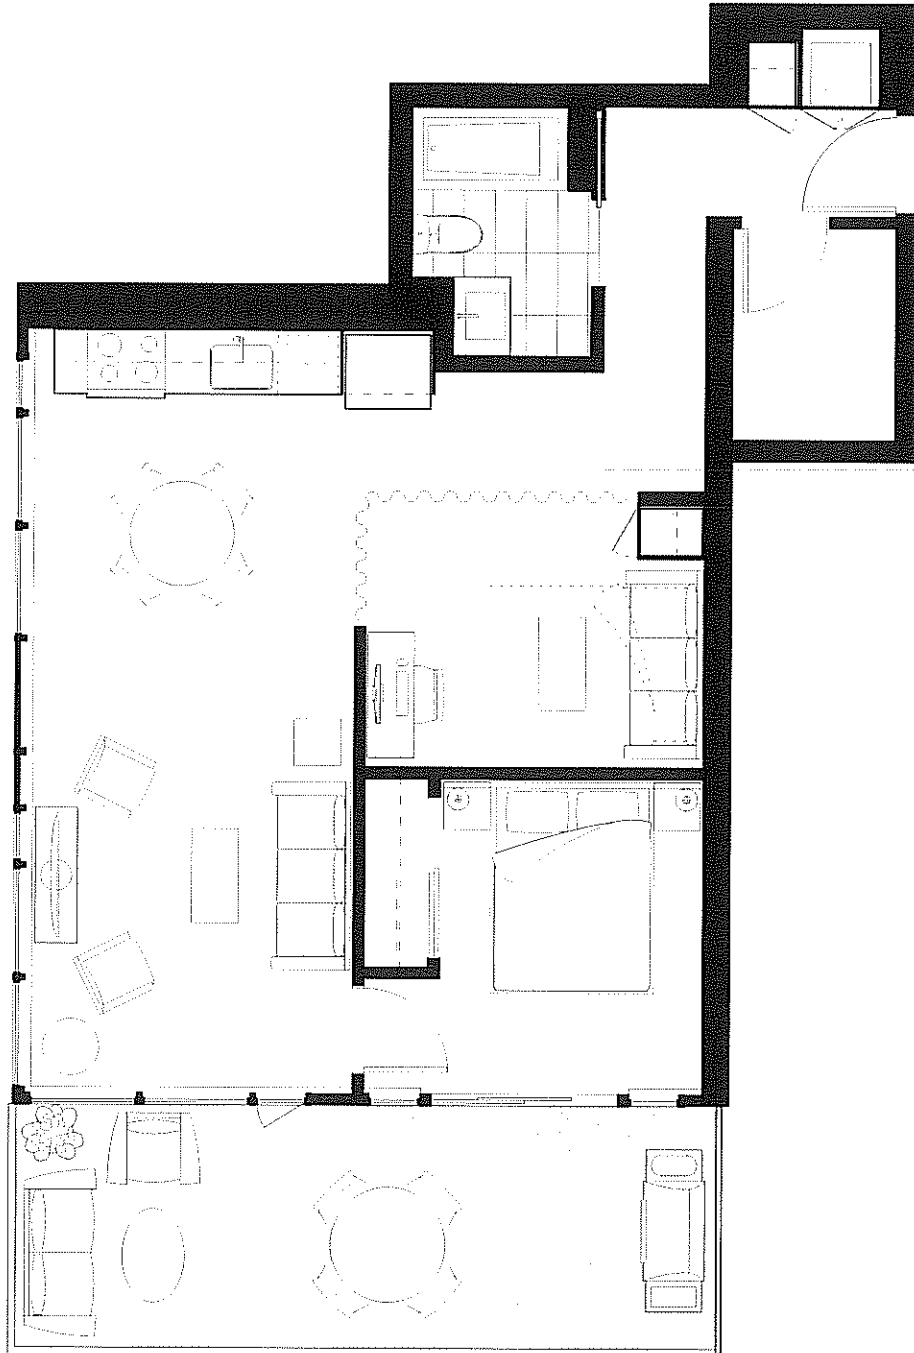

THE ROLSTON

ORIGINAL LIVES HERE

SUITE	EDITION	INTERIOR (SQ FT)	BALCONY (SQ FT)
G2	CECIL	718	181

13

In a continuing effort to meet the challenge of product improvements, we reserve the right to modify or change plans and specifications without notice. All dimensions and sizes are approximate. Refer to the disclosure statement for specific details. E.&O.E.