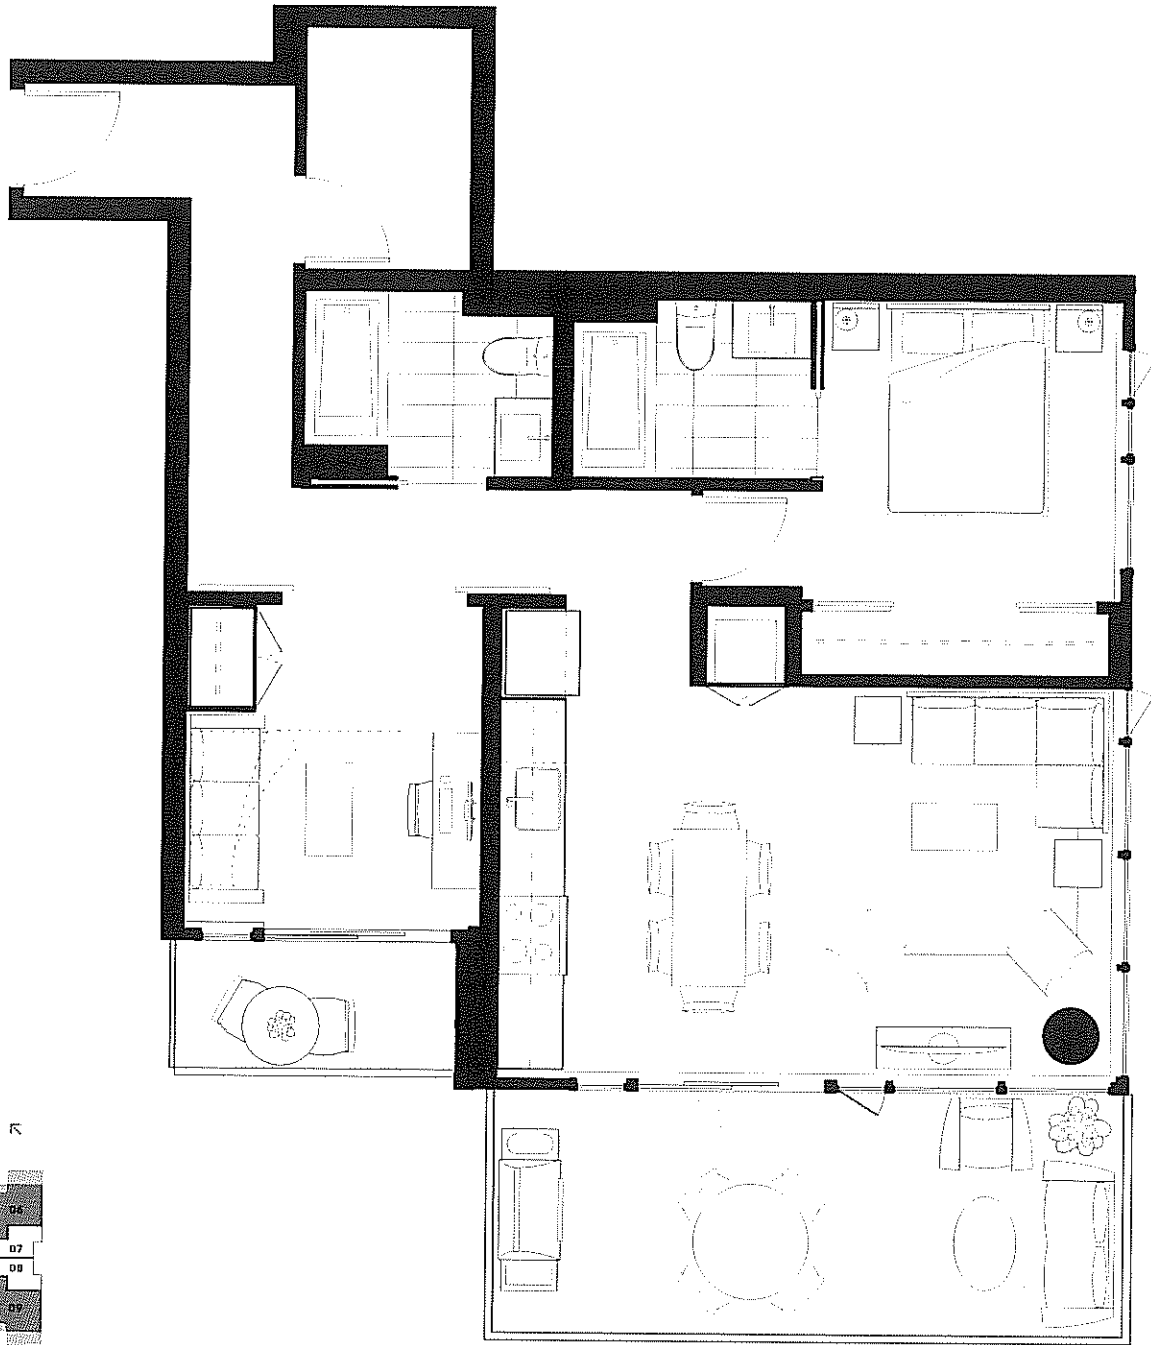

THE ROLSTON

ORIGINAL LIVES HERE

SUITE	EDITION	INTERIOR (SQ. FT.)	BALCONY (SQ. FT.)
J2	CECIL	833	208

13

In a continuing effort to meet the challenge of product improvements, we reserve the right to modify or change plans and specifications without notice. All dimensions and sizes are approximate. Refer to the disclosure statement for specific details. E.&O.E.