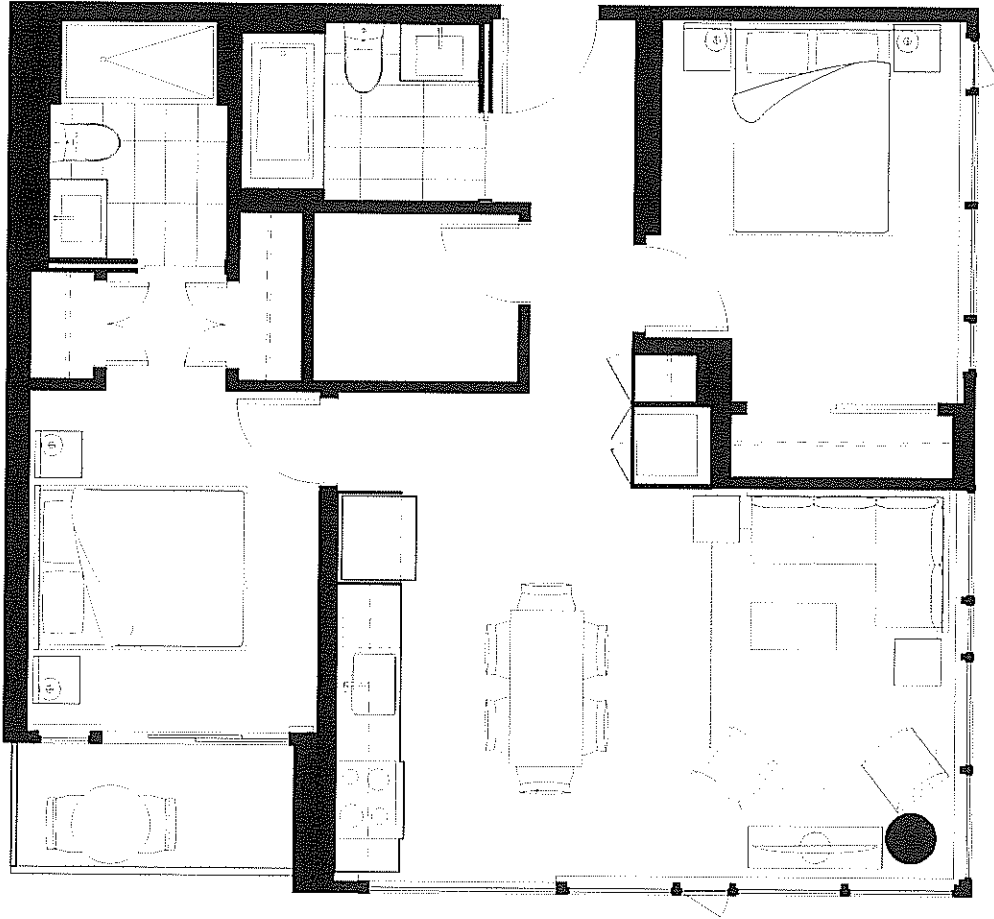

THE ROLSTON

ORIGINAL LIVES HERE

SUITE	EDITION	INTERIOR (SQ FT)	BALCONY (SQ FT)
H1	YALE	809	38

NORTH

17, 19, 21, 23, 26

In a continuing effort to meet the challenge of product improvements, we reserve the right to modify or change plans and specifications without notice. All dimensions and sizes are approximate. Refer to the disclosure statement for specific details. E.&O.E.