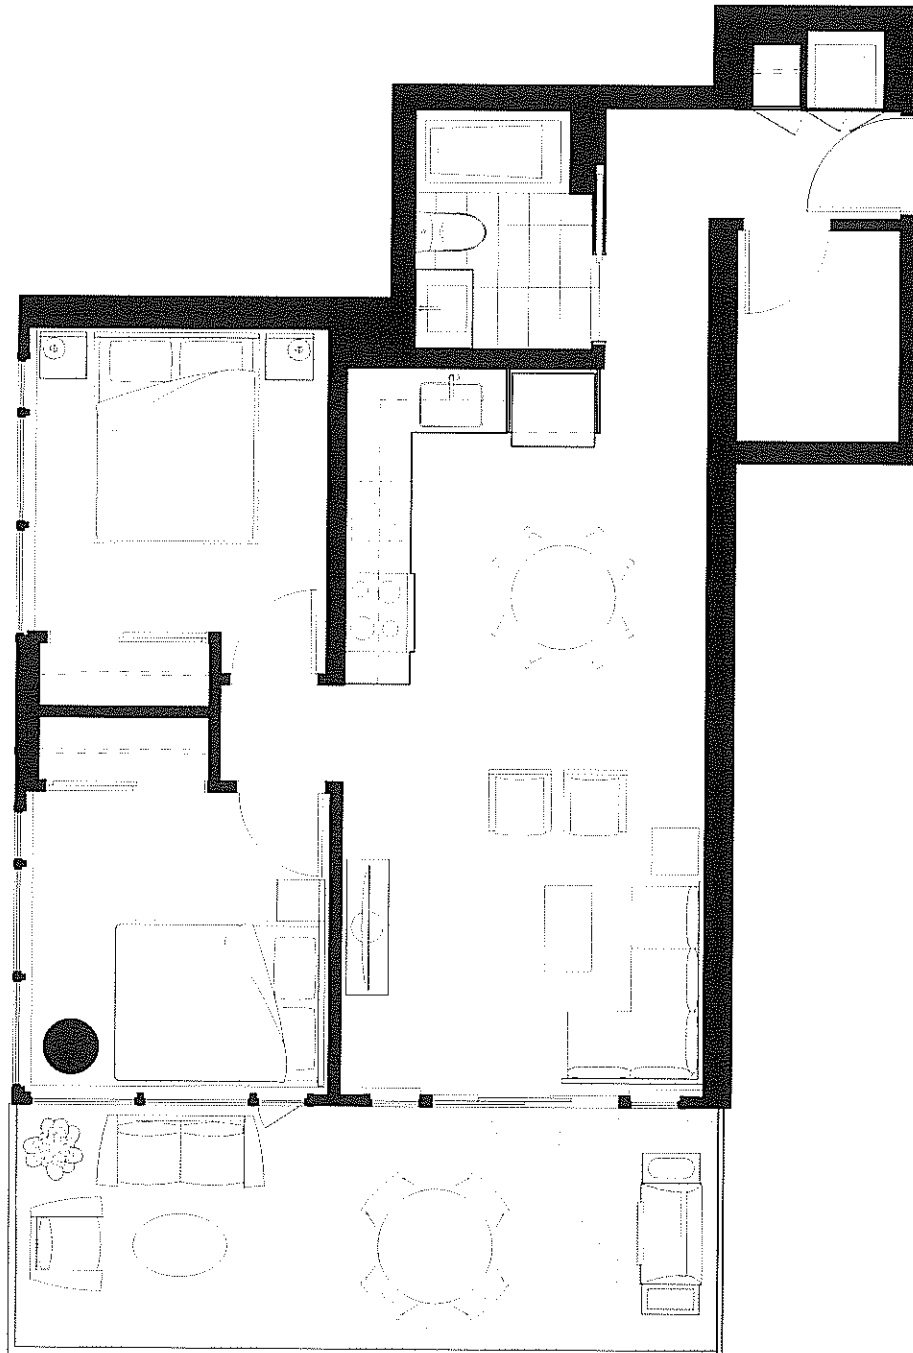

THE ROLSTON

ORIGINAL LIVES HERE

SUITE	EDITION	INTERIOR (SQ FT)	BALCONY (SQ FT)
G2	YALE	718	181

In a continuing effort to meet the challenge of product improvements, we reserve the right to modify or change plans and specifications without notice. All dimensions and sizes are approximate. Refer to the disclosure statement for specific details. E.&O.E.