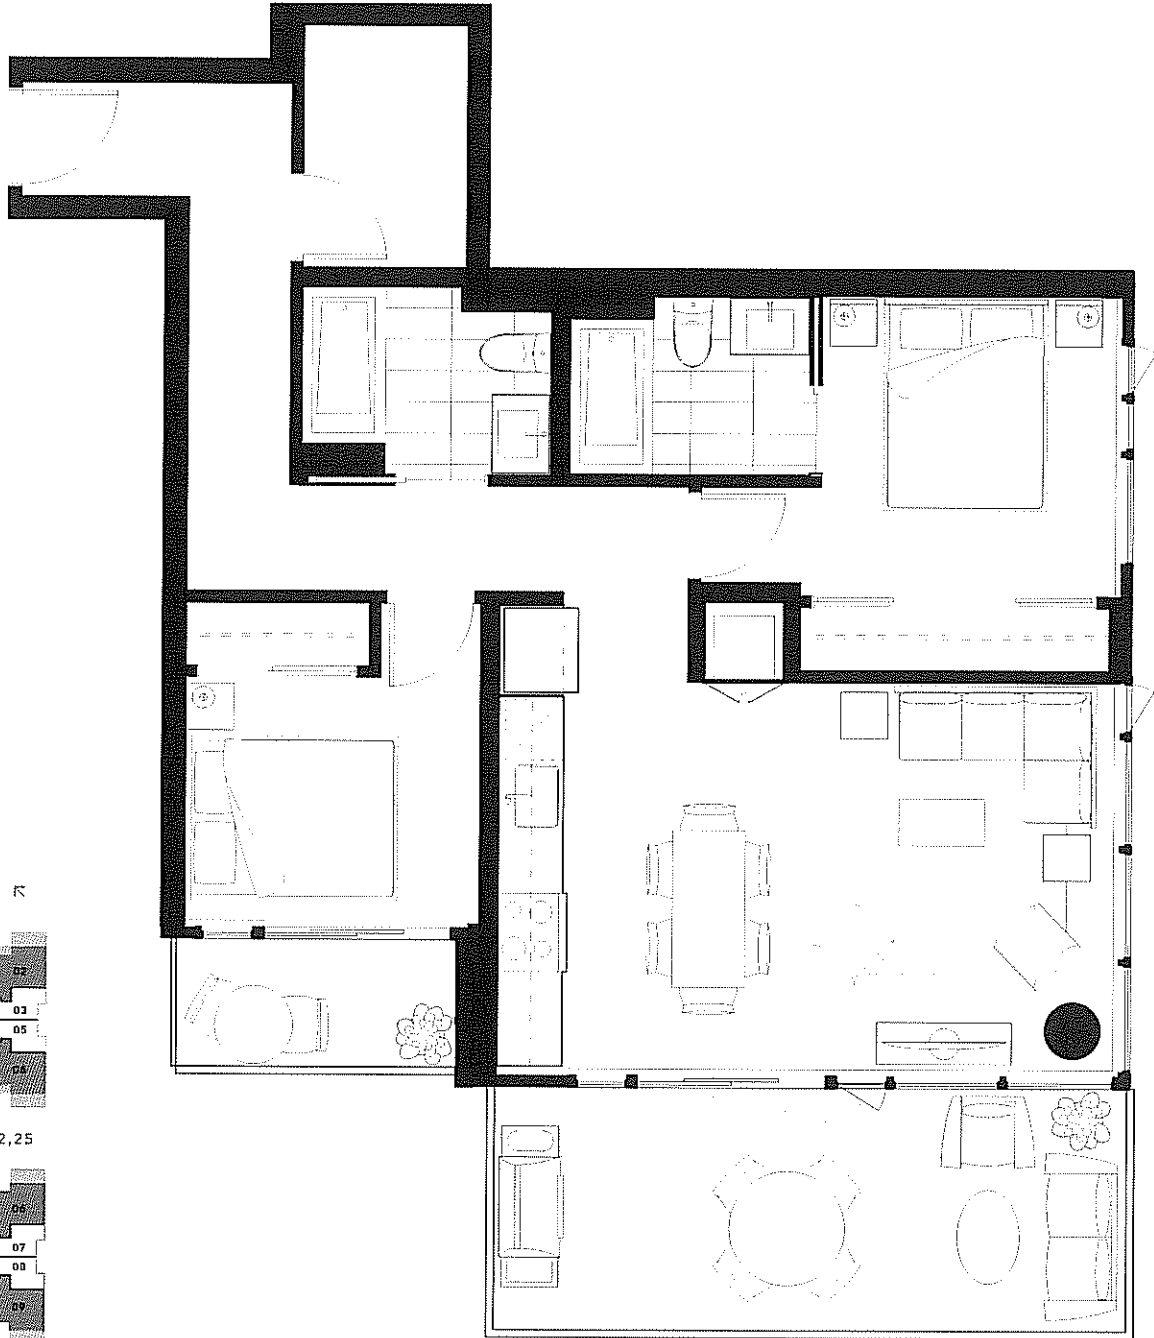

THE ROLSTON

ORIGINAL LIVES HERE

SUITE	EDITION	INTERIOR (SQ FT)	BALCONY (SQ FT)
J2	YALE	833	208

NORTH

16, 18, 20, 22, 25

5, 7, 9, 11

In a continuing effort to meet the challenge of product improvements, we reserve the right to modify or change plans and specifications without notice. All dimensions and sizes are approximate. Refer to the disclosure statement for specific details. E.&O.E.