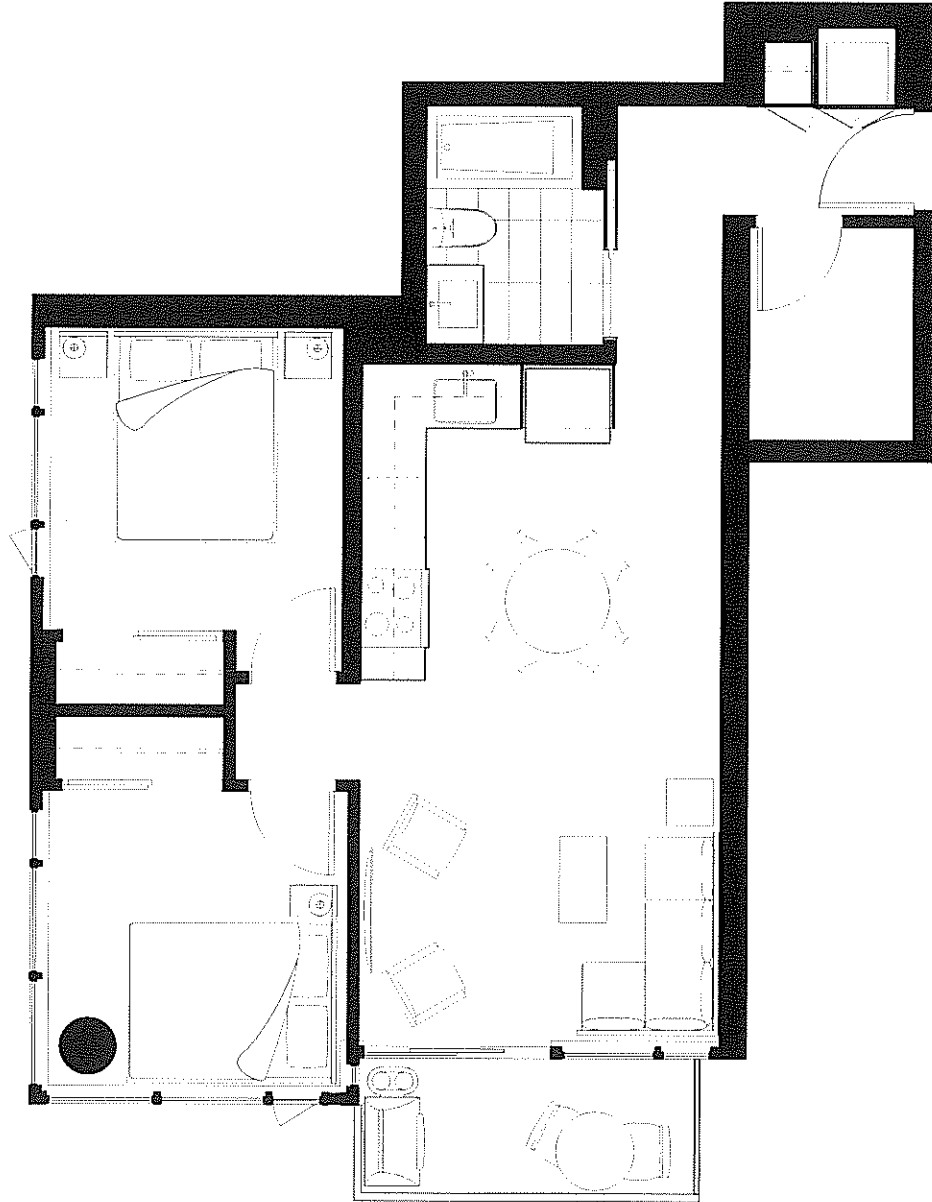

THE ROLSTON

ORIGINAL LIVES HERE

SUITE	EDITION	INTERIOR (SQ FT)	BALCONY (SQ FT)
F	CECIL	581	41

In a continuing effort to meet the challenge of product improvements, we reserve the right to modify or change plans and specifications without notice. All dimensions and sizes are approximate. Refer to the disclosure statement for specific details. E.&O.E.

THE ROLSTON

ORIGINAL LIVES HERE

SUITE	EDITION	INTERIOR (SQ FT)	BALCONY (SQ FT)
G1	YALE	702	50

NORTH ↖

6, 8, 10, 12

In a continuing effort to meet the challenge of product improvements, we reserve the right to modify or change plans and specifications without notice. All dimensions and sizes are approximate. Refer to the disclosure statement for specific details. E.&O.E.