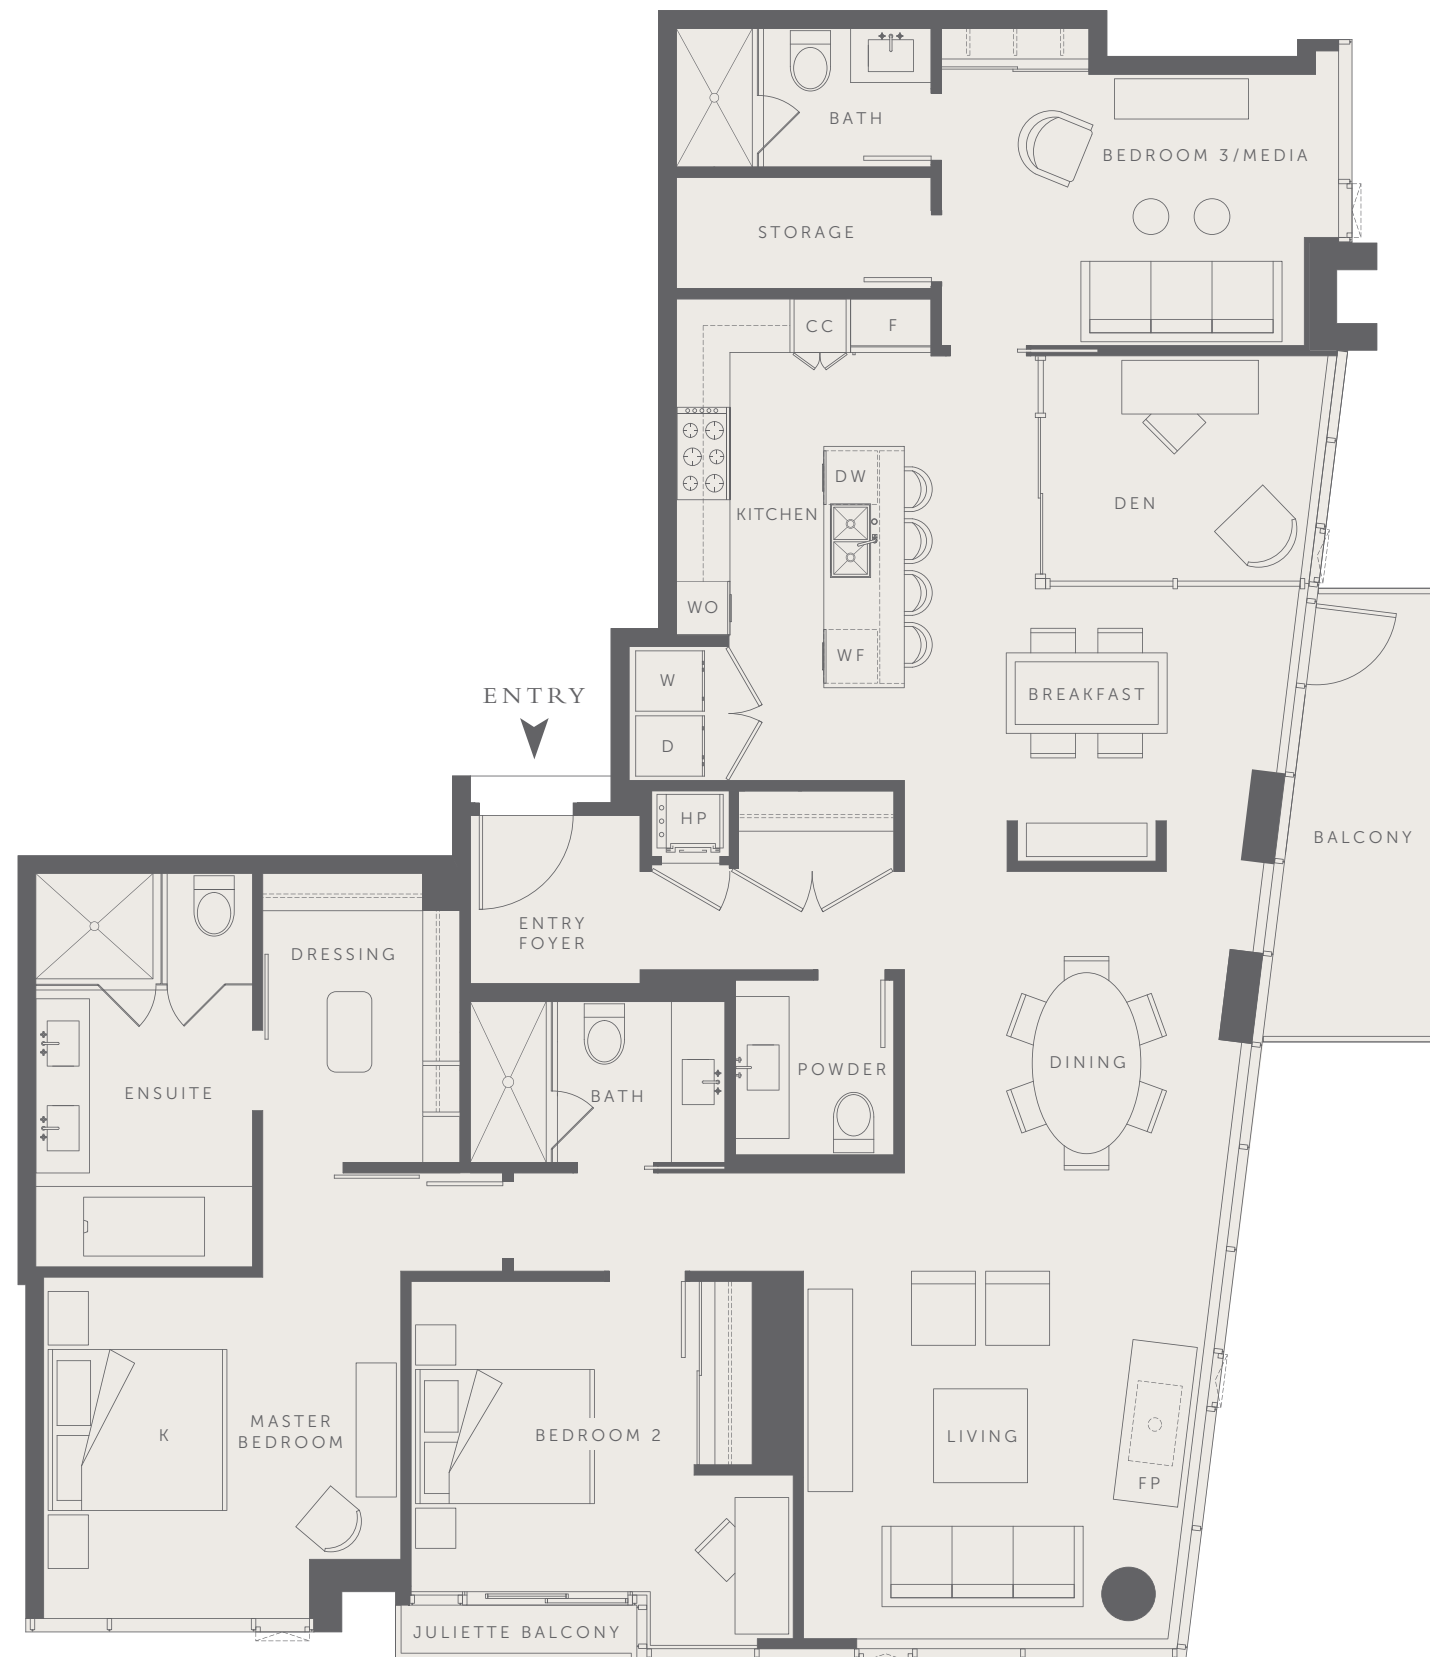

K

FLOORPLAN

THREE BEDROOM + DEN

2,100 SQ FT

- RESIDENCES**
- 3903 - 2,114 SQ FT
 - 4003 - 2,108 SQ FT
 - 4103 - 2,100 SQ FT (AS SHOWN)
 - 4203 - 2,093 SQ FT
 - 4303 - 2,086 SQ FT
 - 4403 - 2,080 SQ FT