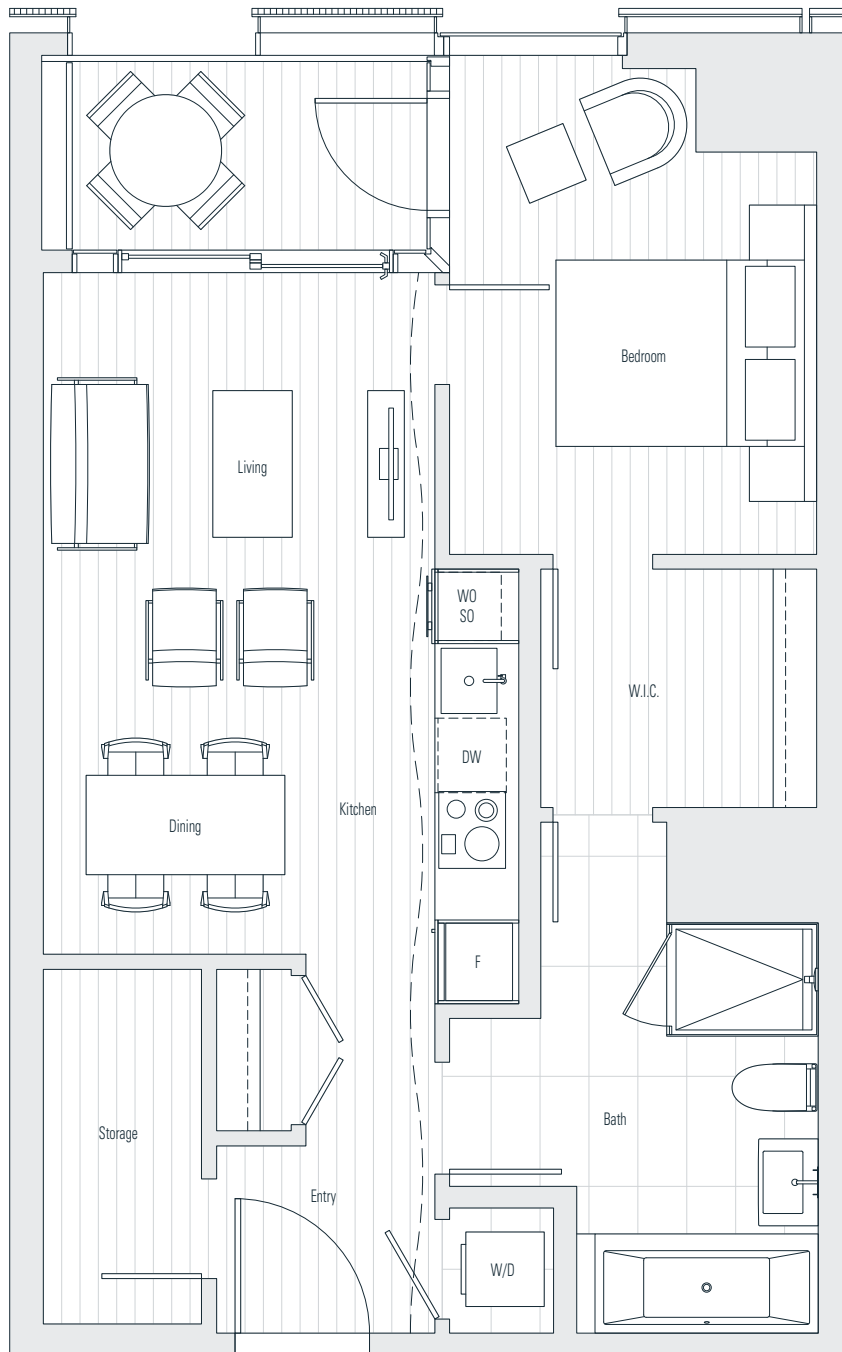

1 Bedroom
742 sf

← N Floor 8

Alberni

by
Kengo
Kuma

隈
研
吾

805

1 Bedroom
756 sf

Dimensions, sizes, specifications, layouts and materials are approximate only and subject to change without notice.
Interior square footage is combined with balcony square footage and included in total advertised square footage of the homes.
Japanese garden sizes / configurations and façade panel locations are approximate and vary depending on the home.
Not all homes have Japanese Gardens or soaking tubs. Please ask sales representative for details. E. & O. E.