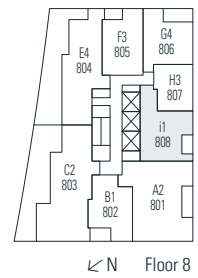

Alberni

by
Kengo
Kuma

隈
研
吾

808

1 Bedroom
845 sf