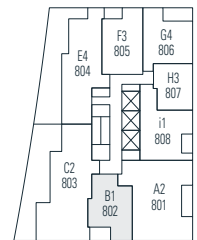

1 Bedroom
742 sf

← N Floor 8

Alberni

by
Kengo
Kuma

隈
研
吾

805

1 Bedroom
756 sf

Dimensions, sizes, specifications, layouts and materials are approximate only and subject to change without notice.
Interior square footage is combined with balcony square footage and included in total advertised square footage of the homes.
Japanese garden sizes / configurations and façade panel locations are approximate and vary depending on the home.
Not all homes have Japanese Gardens or soaking tubs. Please ask sales representative for details. E. & O. E.