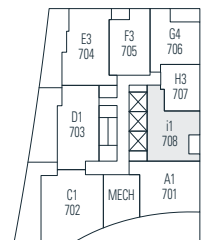

Alberni

by
Kengo
Kuma

隈
研
吾

708

1 Bedroom
845 sf

← N Floor 7