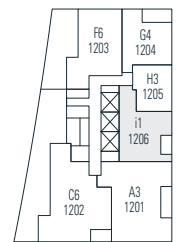

Alberni

by
Kengo
Kuma

隈
研
吾

1206

1 Bedroom
843 sf

← N Floor 12