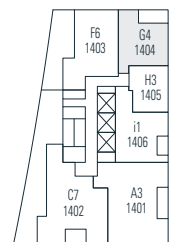

Alberni

by
Kengo
Kuma

隈
研
吾

1404

1 Bedroom
788 sf

← N Floor 14