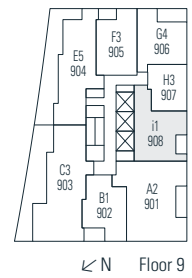

Alberni

by
Kengo
Kuma

隈
研
吾

908

1 Bedroom
838 sf