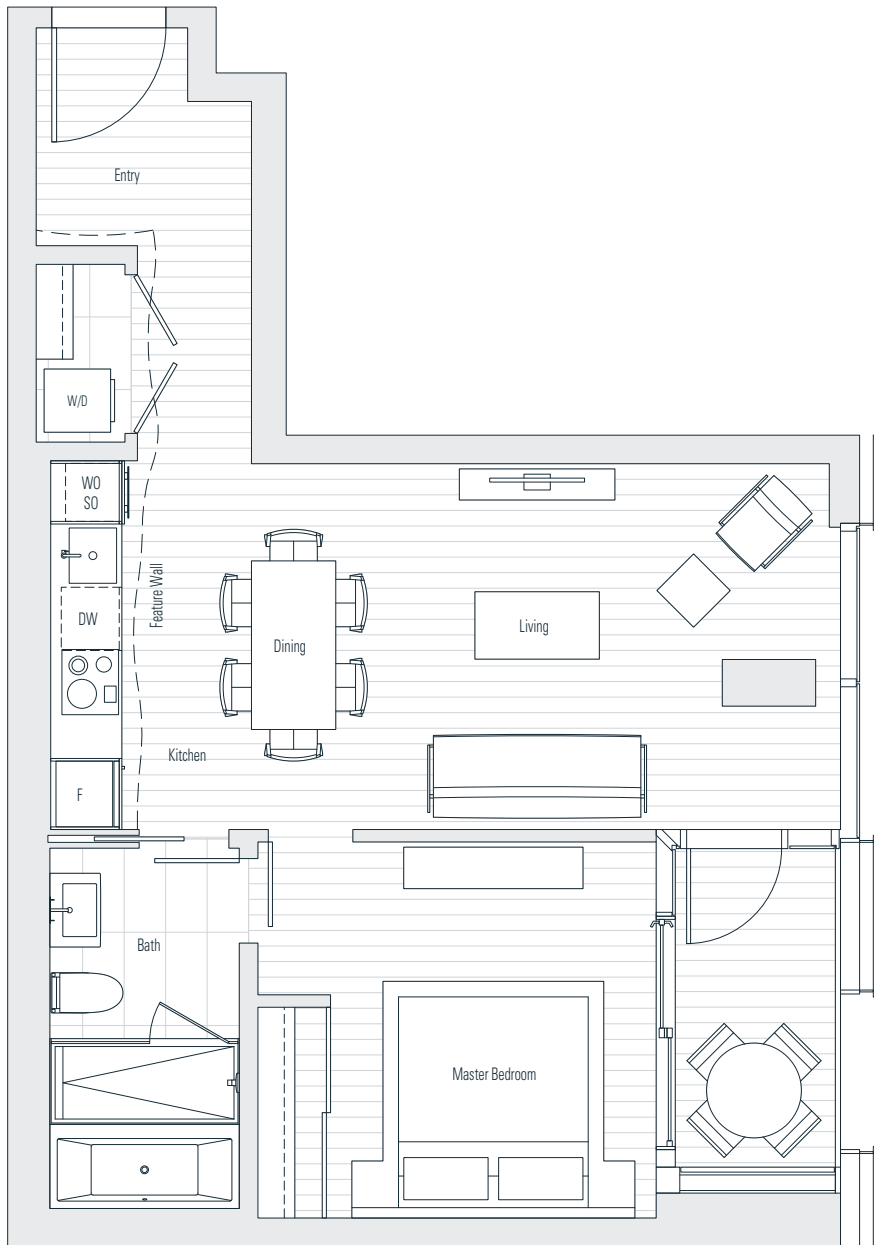

Alberni

by
Kengo
Kuma

隈
研
吾

606

1 Bedroom
845 sf

← N Floor 6

Alberni

by
Kengo
Kuma

1 Bedroom
759 sf

⤵ N Floor 7

Dimensions, sizes, specifications, layouts and materials are approximate only and subject to change without notice. Interior square footage is combined with balcony square footage and included in total advertised square footage of the homes. Japanese garden sizes / configurations and façade panel locations are approximate and vary depending on the home. Not all homes have Japanese Gardens or soaking tubs. Please ask sales representative for details. E. & O. E.