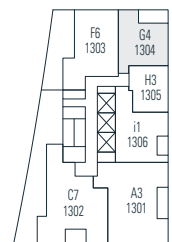

Alberni

by
Kengo
Kuma

隈
研
吾

1304

1 Bedroom
788 sf

← N Floor 13