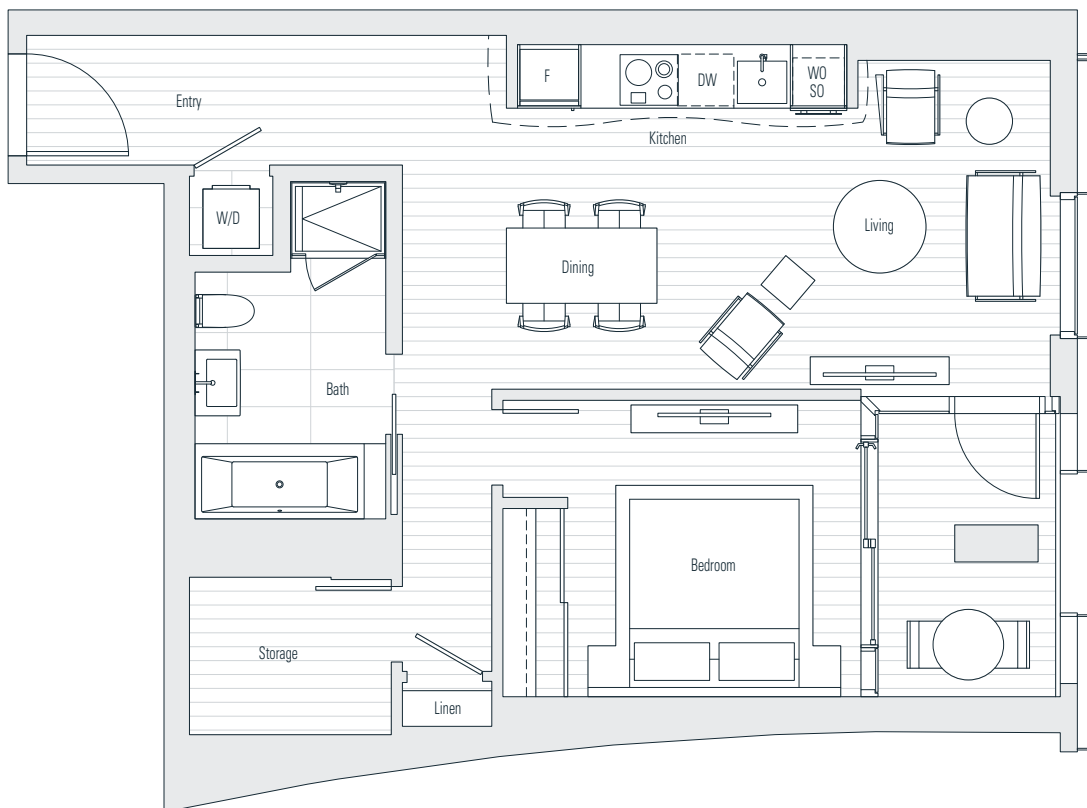

Alberni

by
Kengo
Kuma

隈
研
吾

701

1 Bedroom
932 sf

← N Floor 7