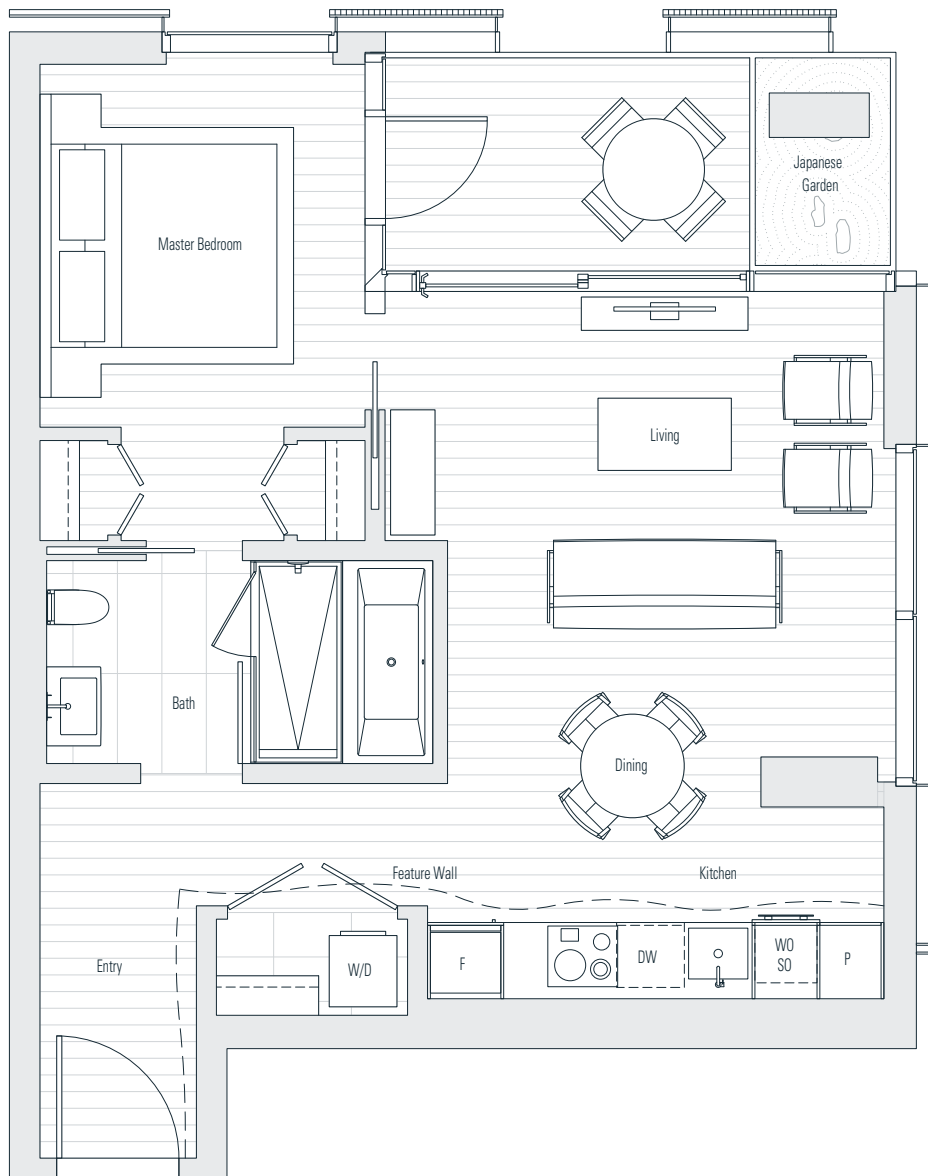

← N Floor 11

Dimensions, sizes, specifications, layouts and materials are approximate only and subject to change without notice. Interior square footage is combined with balcony square footage and included in total advertised square footage of the homes. Japanese garden sizes / configurations and façade panel locations are approximate and vary depending on the home. Not all homes have Japanese Gardens or soaking tubs. Please ask sales representative for details. E. & O. E.

1204

1 Bedroom
788 sf

← N Floor 12

Dimensions, sizes, specifications, layouts and materials are approximate only and subject to change without notice. Interior square footage is combined with balcony square footage and included in total advertised square footage of the homes. Japanese garden sizes / configurations and façade panel locations are approximate and vary depending on the home. Not all homes have Japanese Gardens or soaking tubs. Please ask sales representative for details. E. & O. E.