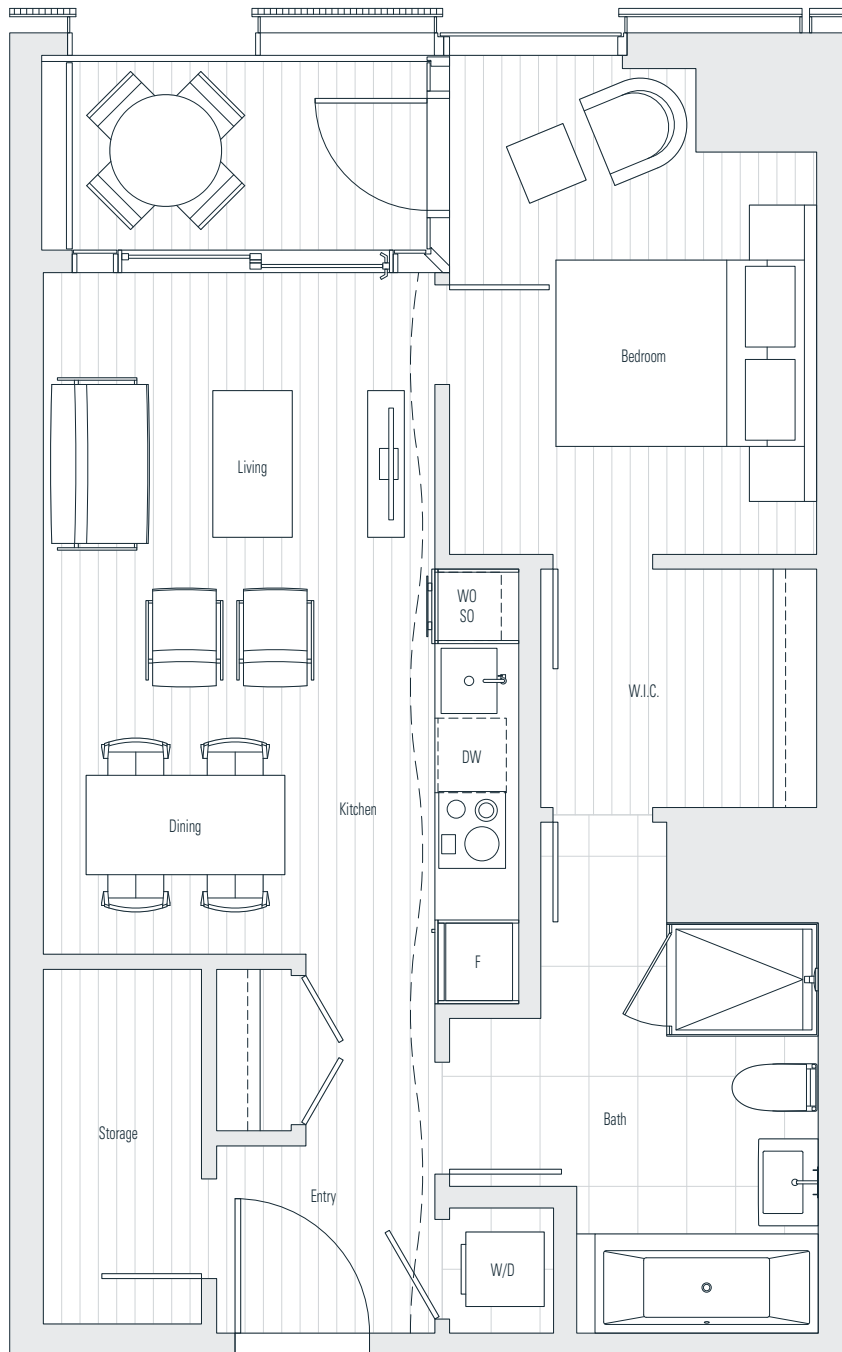

隈
研
吾

701

1 Bedroom
932 sf

← N Floor 7

Alberni

by
Kengo
Kuma

隈
研
吾

705

1 Bedroom
759 sf

⤵ N Floor 7

Dimensions, sizes, specifications, layouts and materials are approximate only and subject to change without notice. Interior square footage is combined with balcony square footage and included in total advertised square footage of the homes. Japanese garden sizes / configurations and façade panel locations are approximate and vary depending on the home. Not all homes have Japanese Gardens or soaking tubs. Please ask sales representative for details. E. & O. E.