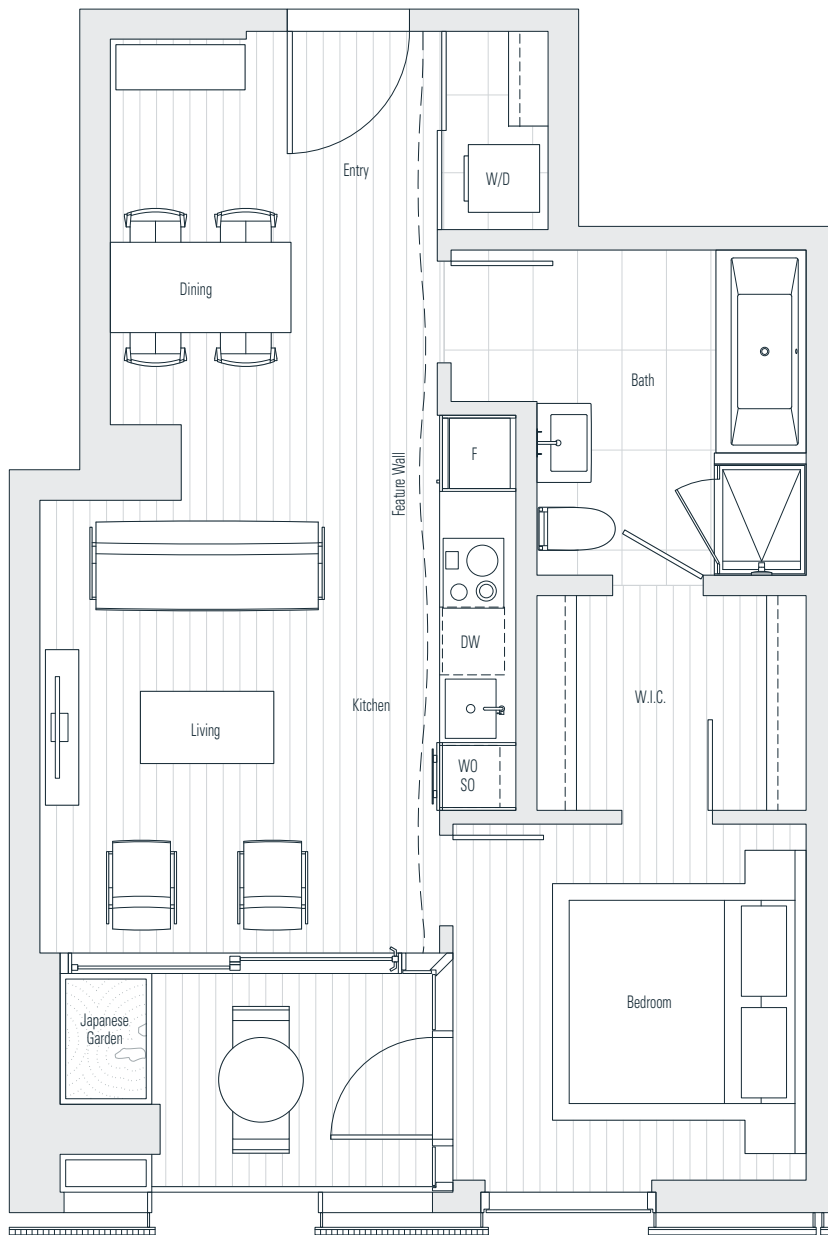

隈
研
吾

808

1 Bedroom
845 sf

Alberni

by
Kengo
Kuma

隈
研
吾

902

1 Bedroom
742 sf

← N Floor 9

Dimensions, sizes, specifications, layouts and materials are approximate only and subject to change without notice. Interior square footage is combined with balcony square footage and included in total advertised square footage of the homes. Japanese garden sizes / configurations and façade panel locations are approximate and vary depending on the home. Not all homes have Japanese Gardens or soaking tubs. Please ask sales representative for details. E. & O. E.