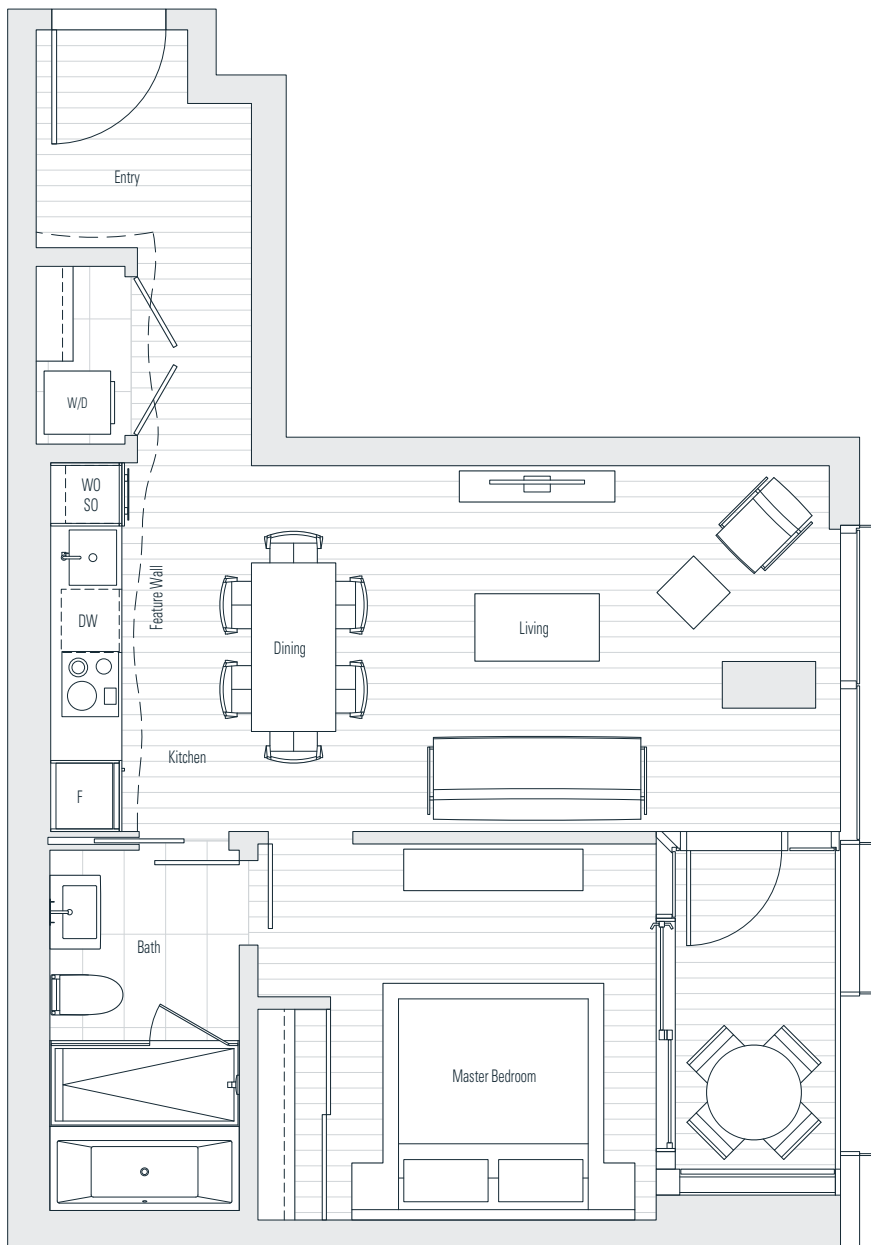

1 Bedroom
843 sf

Dimensions, sizes, specifications, layouts and materials are approximate only and subject to change without notice. Interior square footage is combined with balcony square footage and included in total advertised square footage of the homes. Japanese garden sizes / configurations and façade panel locations are approximate and vary depending on the home. Not all homes have Japanese Gardens or soaking tubs. Please ask sales representative for details. E. & O. E.