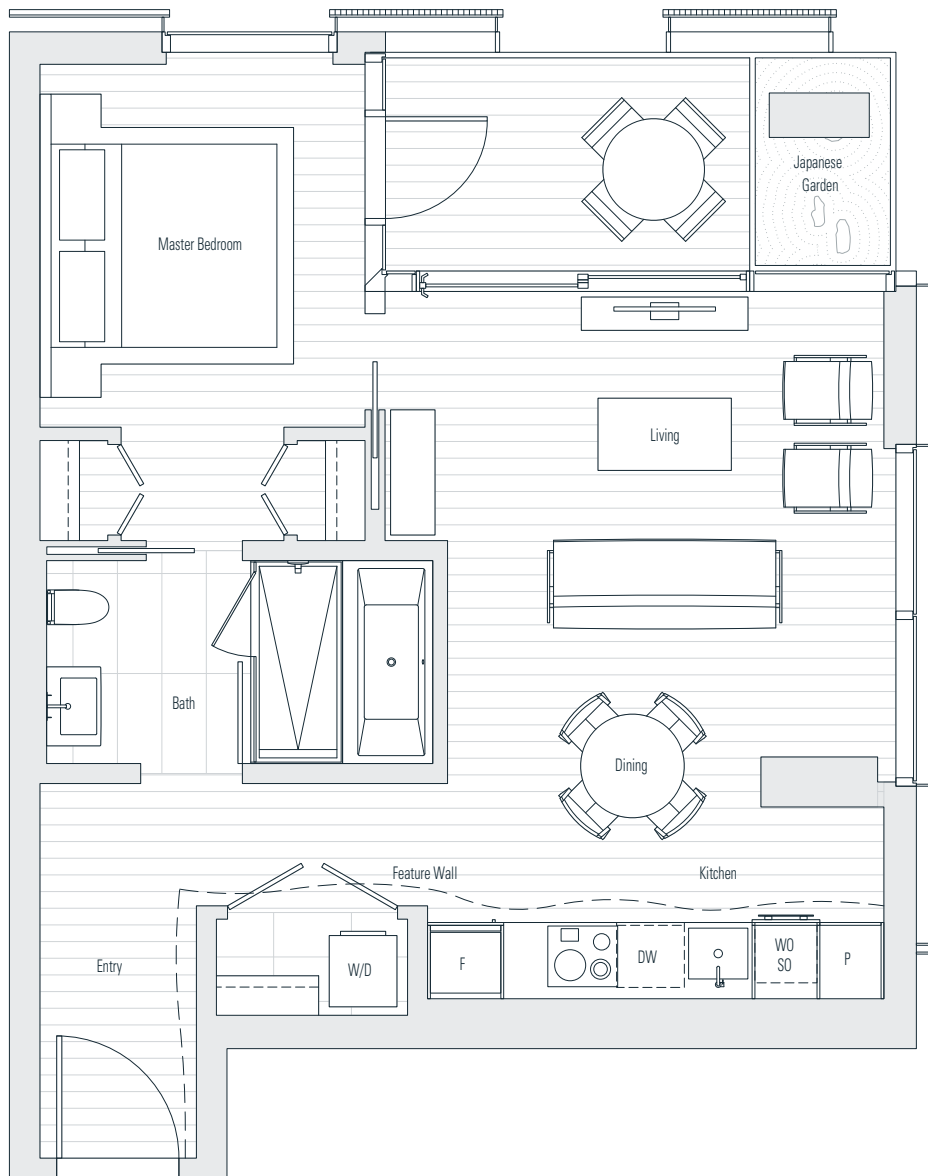

Alberni

by
Kengo
Kuma

隈
研
吾

1404

1 Bedroom
788 sf

← N Floor 14