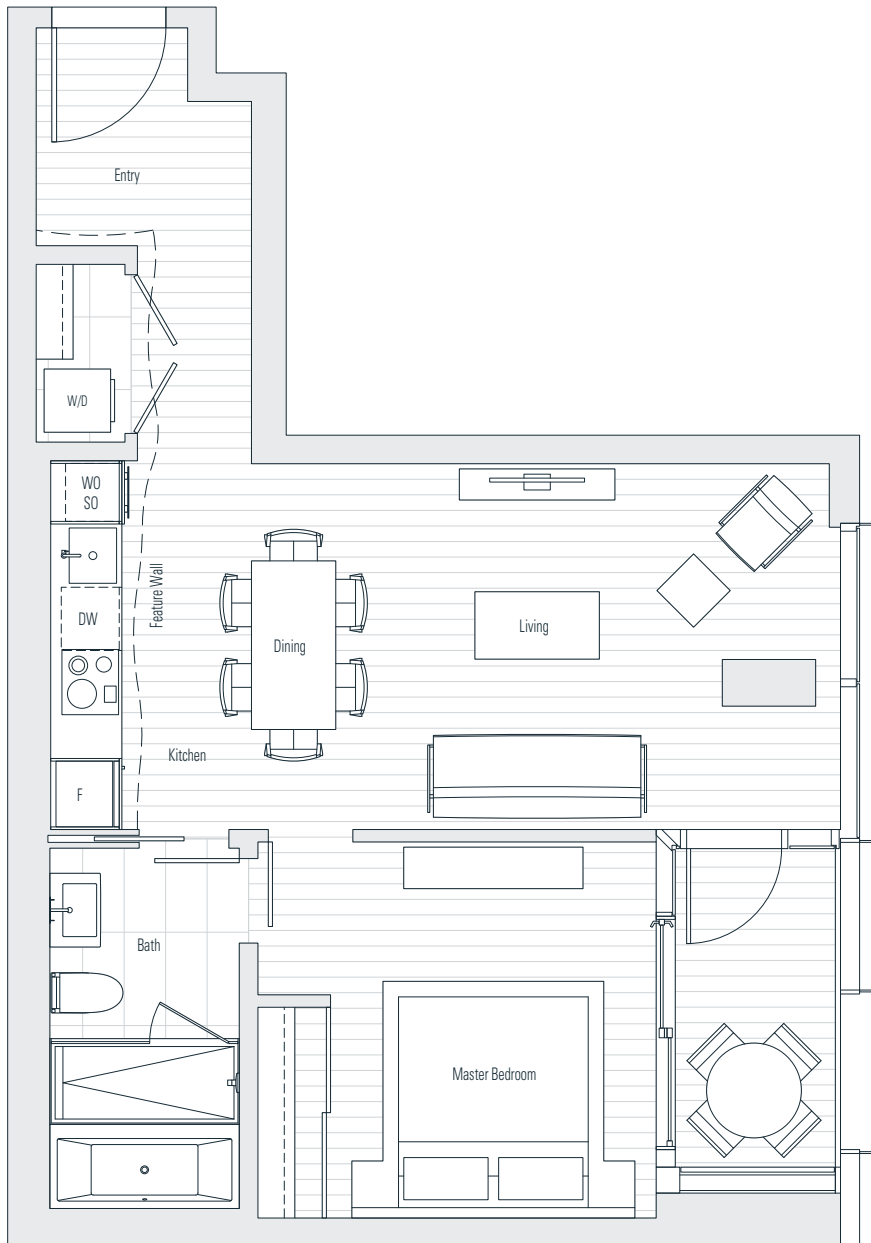

Alberni

by
Kengo
Kuma

隈
研
吾

1206

1 Bedroom
843 sf

← N Floor 12