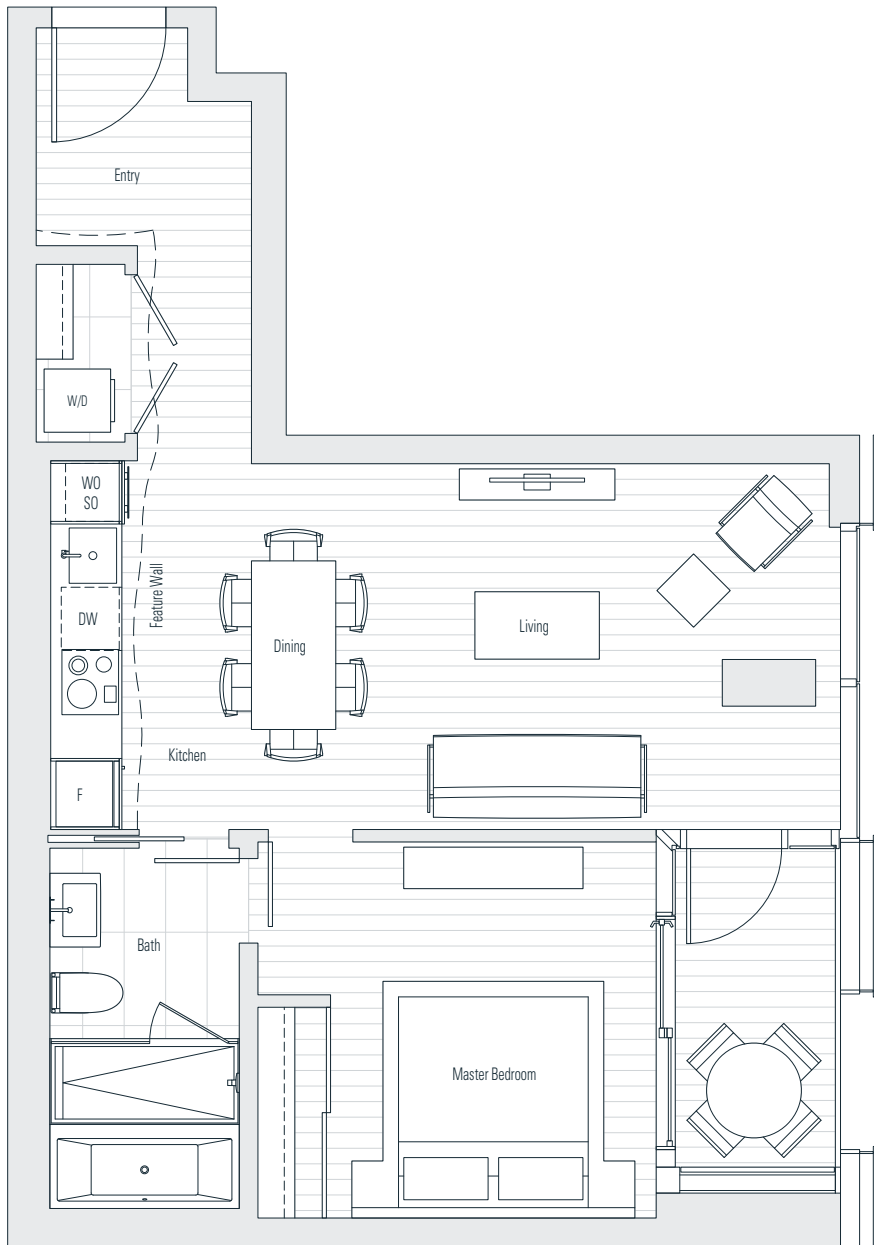

Alberni

by
Kengo
Kuma

隈
研
吾

708

1 Bedroom
845 sf

← N Floor 7