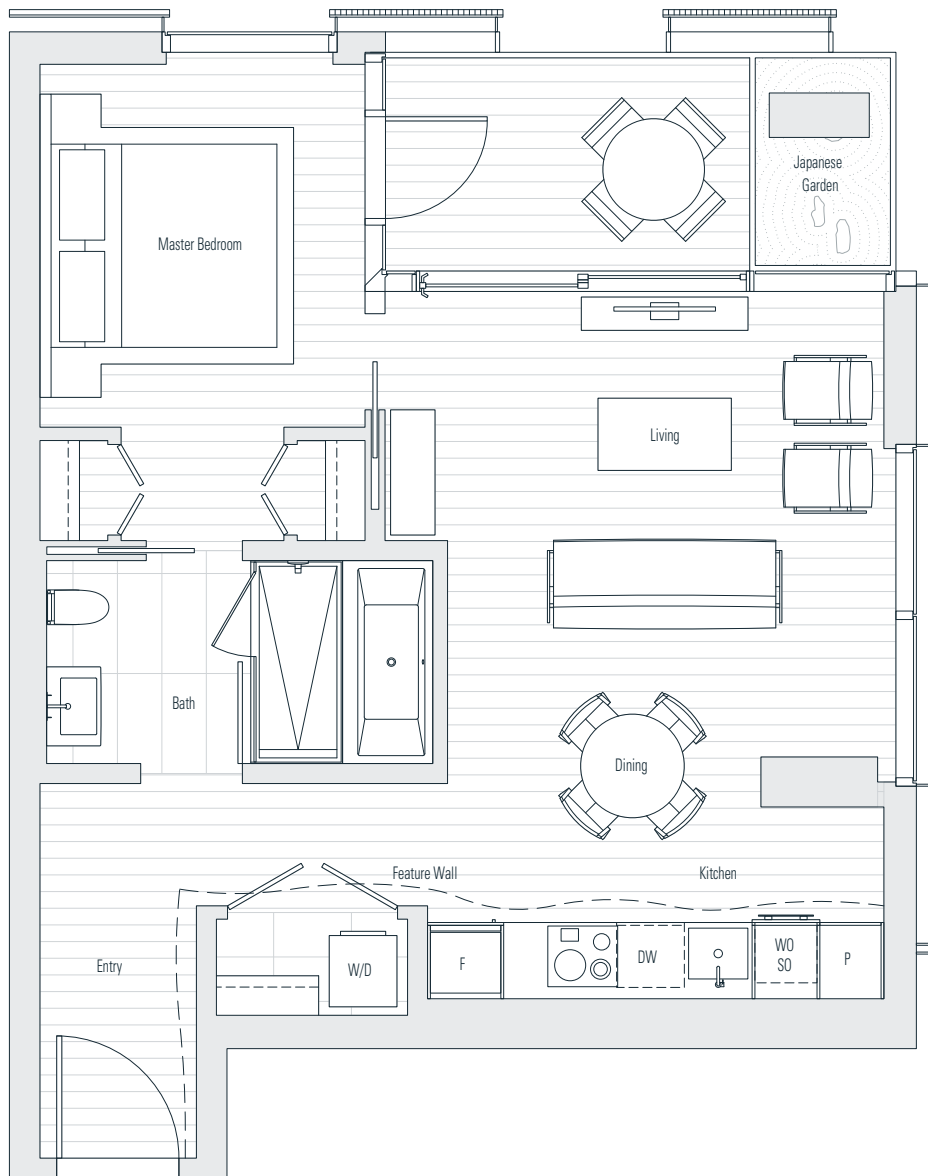

Alberni

by
Kengo
Kuma

隈
研
吾

906

1 Bedroom
788 sf

← N Floor 9