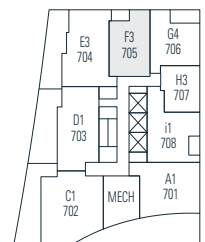

隈
研
吾

701

1 Bedroom
932 sf

← N Floor 7

Alberni

by
Kengo
Kuma

隈
研
吾

705

1 Bedroom
759 sf

⤵ N Floor 7

Dimensions, sizes, specifications, layouts and materials are approximate only and subject to change without notice. Interior square footage is combined with balcony square footage and included in total advertised square footage of the homes. Japanese garden sizes / configurations and façade panel locations are approximate and vary depending on the home. Not all homes have Japanese Gardens or soaking tubs. Please ask sales representative for details. E. & O. E.