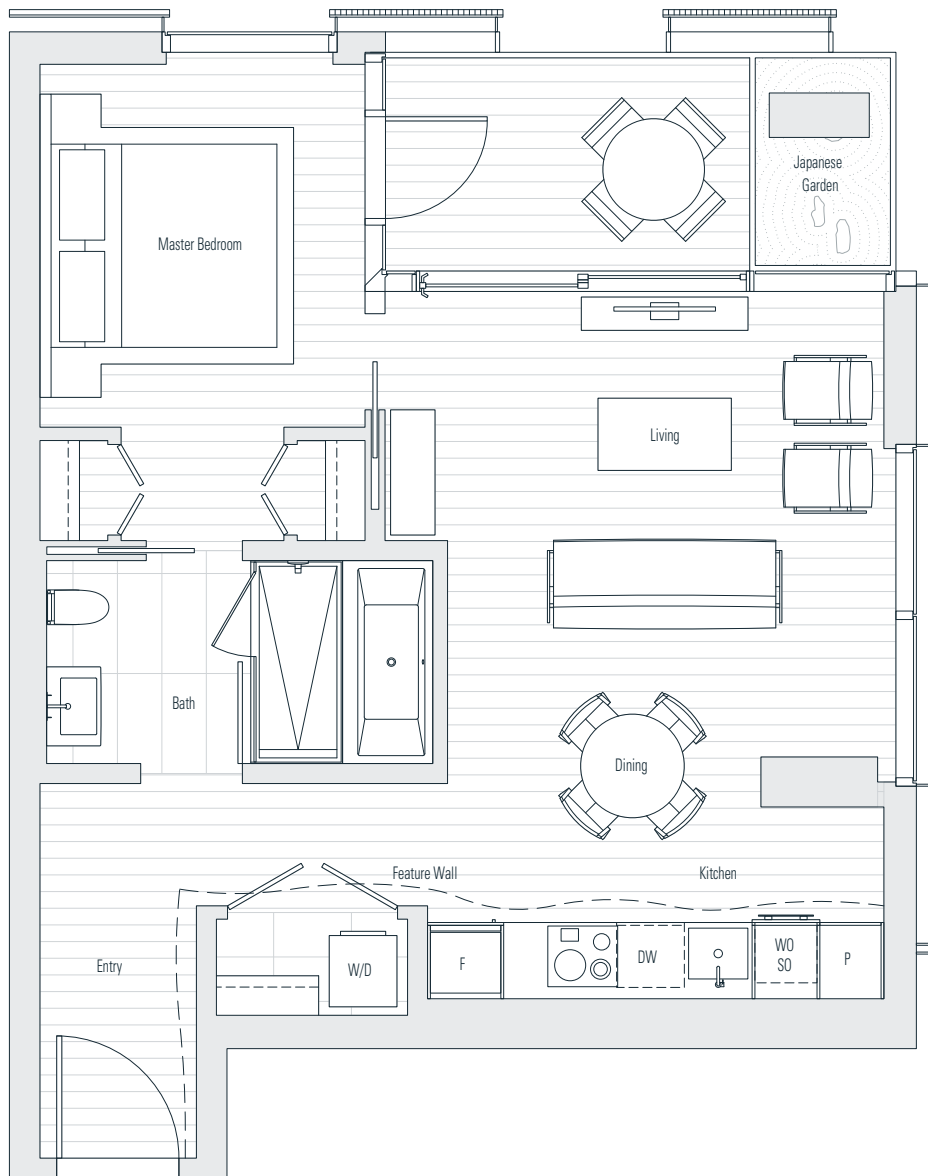

Alberni

by
Kengo
Kuma

隈
研
吾

706

1 Bedroom
783 sf

← N Floor 7