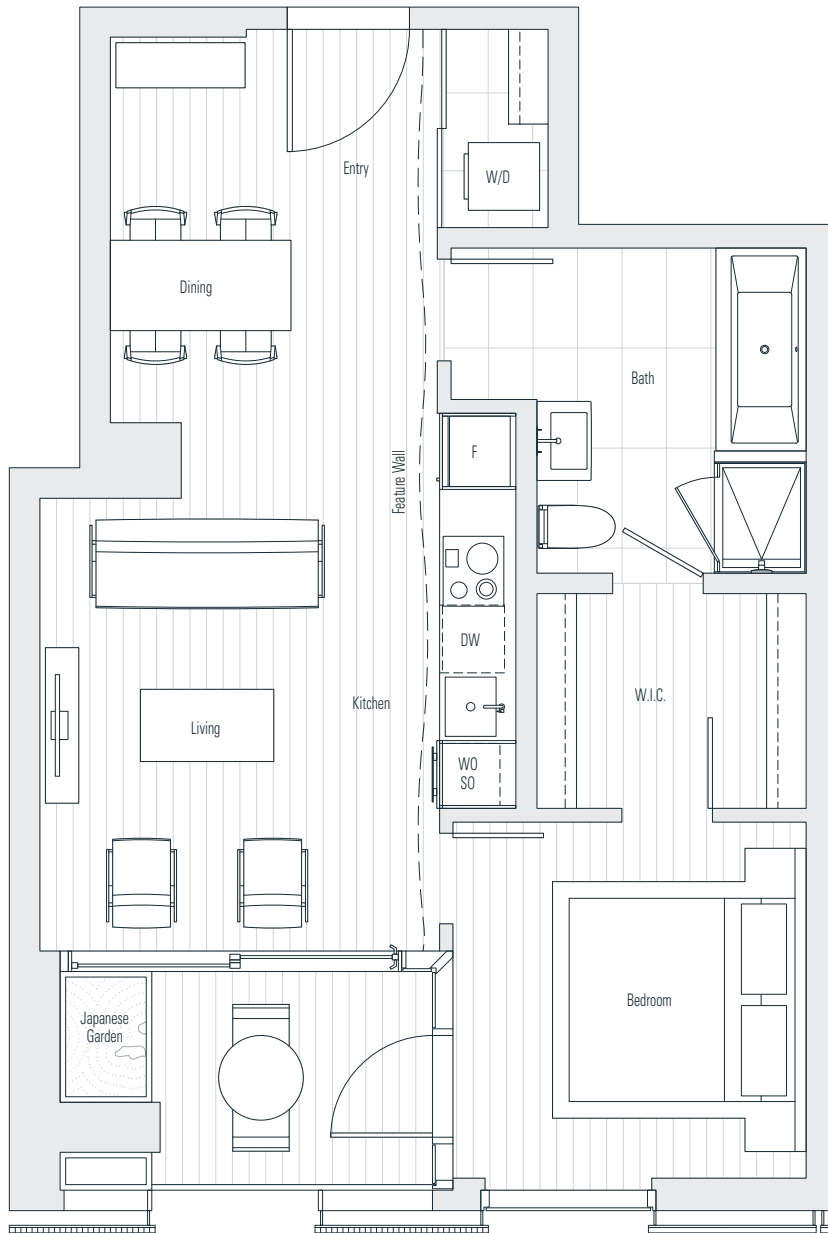

1 Bedroom
759 sf

⤵ N Floor 7

Dimensions, sizes, specifications, layouts and materials are approximate only and subject to change without notice. Interior square footage is combined with balcony square footage and included in total advertised square footage of the homes. Japanese garden sizes / configurations and façade panel locations are approximate and vary depending on the home. Not all homes have Japanese Gardens or soaking tubs. Please ask sales representative for details. E. & O. E.

隈
研
吾

708

1 Bedroom
845 sf

← N Floor 7

Alberni

by
Kengo
Kuma

隈
研
吾

802

1 Bedroom
742 sf

← N Floor 8

Alberni

by
Kengo
Kuma

隈
研
吾

805

1 Bedroom
756 sf

Dimensions, sizes, specifications, layouts and materials are approximate only and subject to change without notice.
Interior square footage is combined with balcony square footage and included in total advertised square footage of the homes.
Japanese garden sizes / configurations and façade panel locations are approximate and vary depending on the home.
Not all homes have Japanese Gardens or soaking tubs. Please ask sales representative for details. E. & O. E.