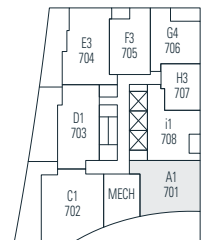

701

1 Bedroom
932 sf