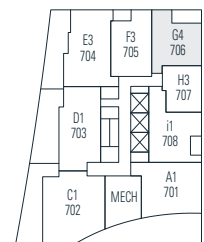

Alberni

by
Kengo
Kuma

隈
研
吾

706

1 Bedroom
783 sf

← N Floor 7