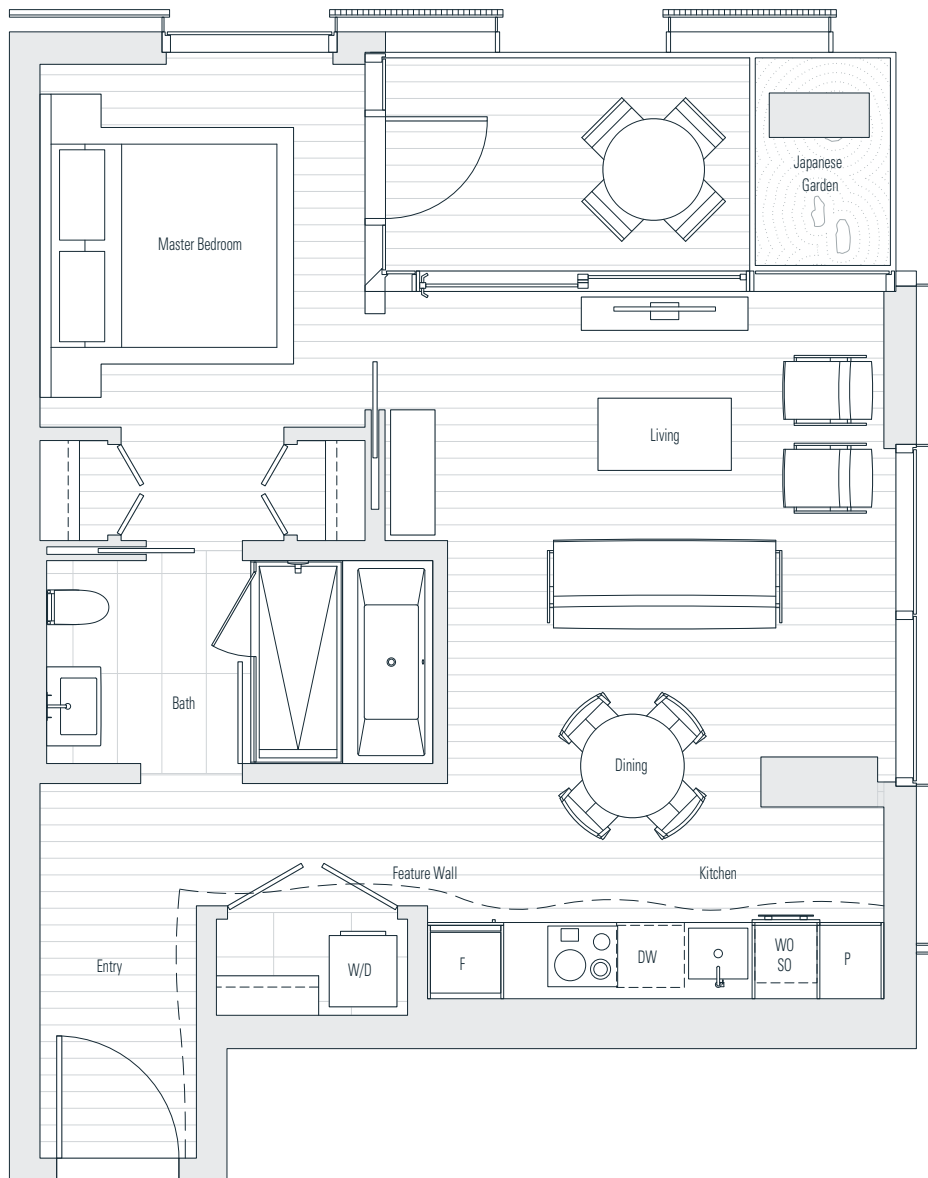

Alberni

by
Kengo
Kuma

隈
研
吾

806

1 Bedroom
788 sf

← N Floor 8