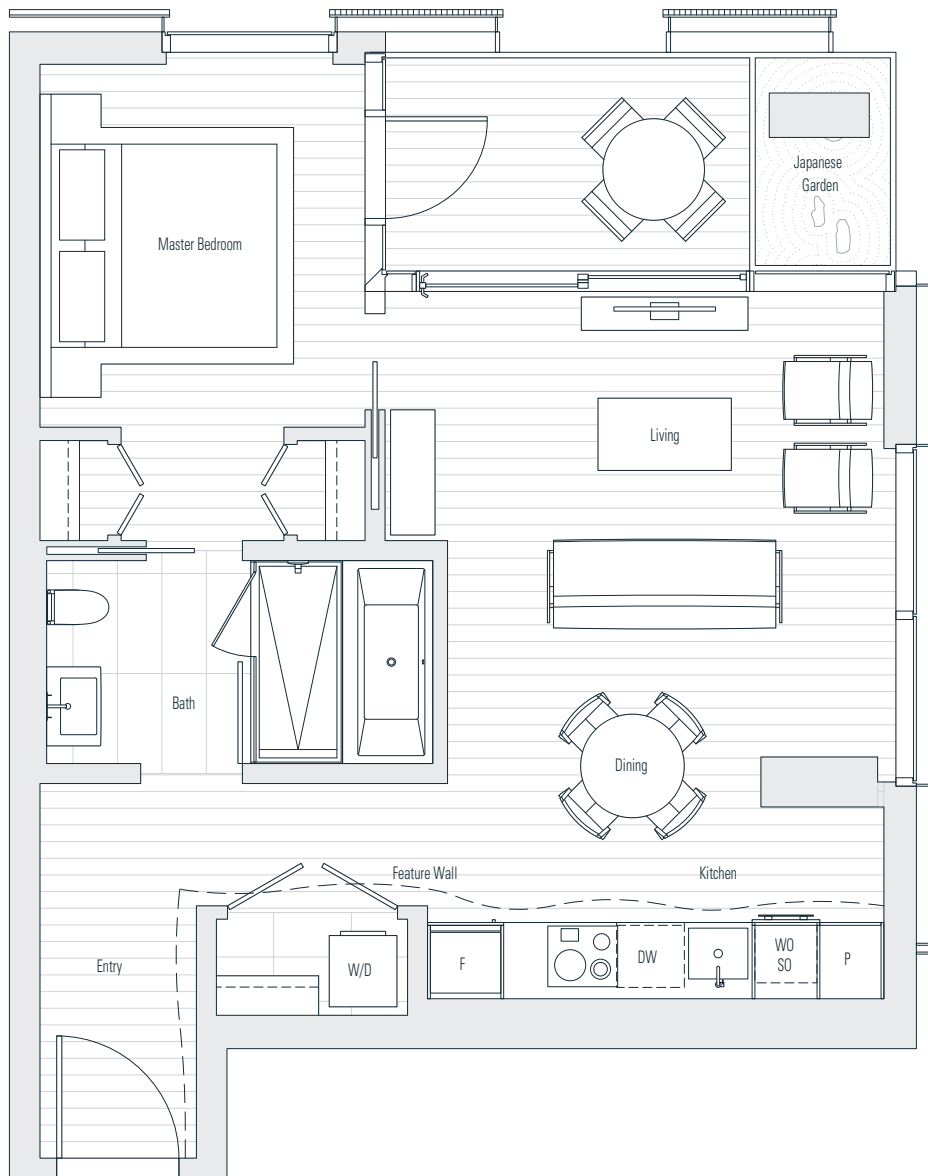

Alberni

by
Kengo
Kuma

隈
研
吾

1304

1 Bedroom
788 sf

← N Floor 13