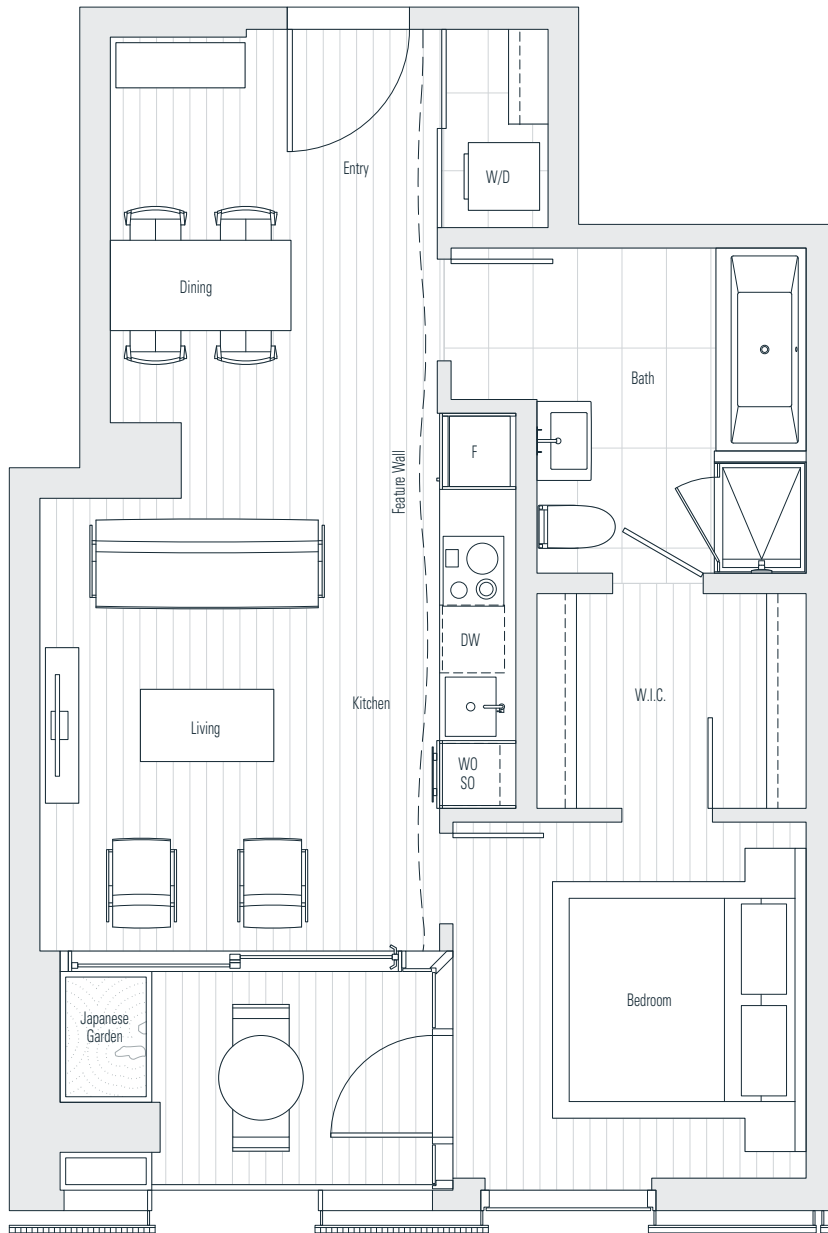

Alberni

by
Kengo
Kuma

隈
研
吾

1102

1 Bedroom
742 sf

← N Floor 11