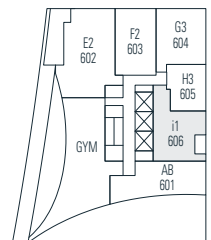

Alberni

by
Kengo
Kuma

隈
研
吾

606

1 Bedroom
845 sf

← N Floor 6

Alberni

by
Kengo
Kuma

1 Bedroom
759 sf

⤵ N Floor 7

Dimensions, sizes, specifications, layouts and materials are approximate only and subject to change without notice. Interior square footage is combined with balcony square footage and included in total advertised square footage of the homes. Japanese garden sizes / configurations and façade panel locations are approximate and vary depending on the home. Not all homes have Japanese Gardens or soaking tubs. Please ask sales representative for details. E. & O. E.