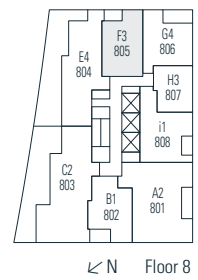

1 Bedroom
742 sf

← N Floor 8

Alberni

by
Kengo
Kuma

隈
研
吾

805

1 Bedroom
756 sf

Dimensions, sizes, specifications, layouts and materials are approximate only and subject to change without notice.
Interior square footage is combined with balcony square footage and included in total advertised square footage of the homes.
Japanese garden sizes / configurations and façade panel locations are approximate and vary depending on the home.
Not all homes have Japanese Gardens or soaking tubs. Please ask sales representative for details. E. & O. E.