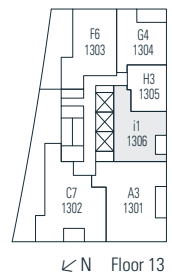

隈
研
吾

1304

1 Bedroom
788 sf

← N Floor 13

Alberni

by
Kengo
Kuma

隈
研
吾

1306

1 Bedroom
843 sf

Dimensions, sizes, specifications, layouts and materials are approximate only and subject to change without notice. Interior square footage is combined with balcony square footage and included in total advertised square footage of the homes. Japanese garden sizes / configurations and façade panel locations are approximate and vary depending on the home. Not all homes have Japanese Gardens or soaking tubs. Please ask sales representative for details. E. & O. E.