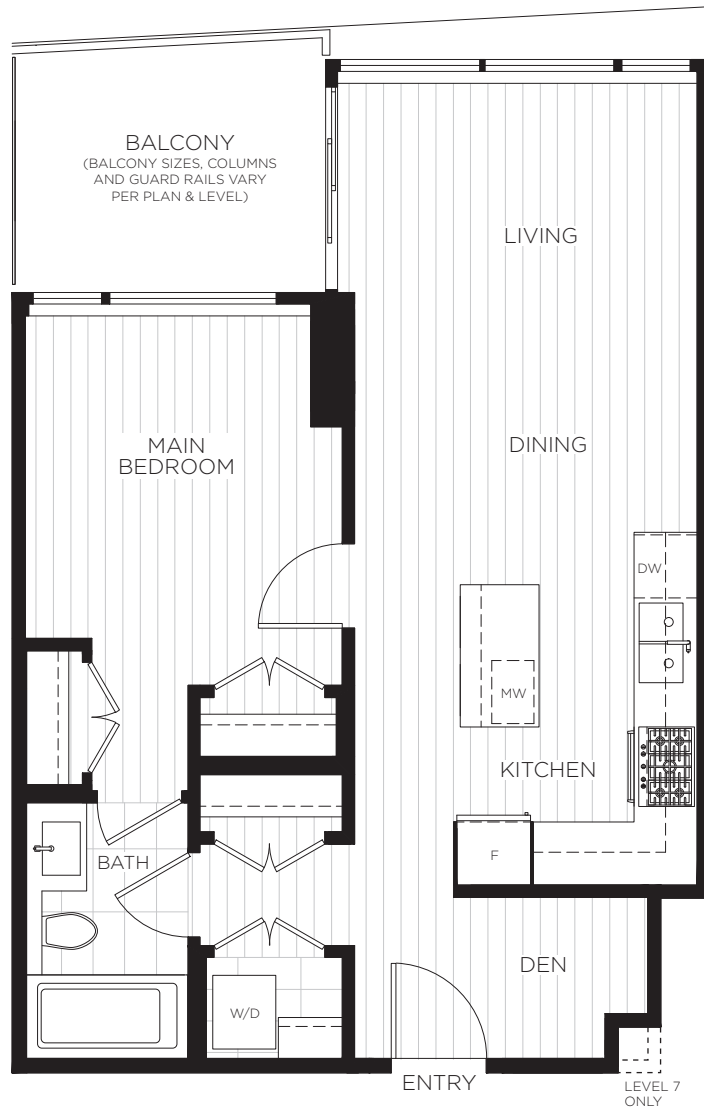

PRECIDIA

WEST COQUITLAM

ONE BEDROOM + DEN
ONE BATH

INDOOR LIVING: APPROX. 625 SQ. FT.
OUTDOOR LIVING: APPROX. 80 SQ. FT.
TOTAL: APPROX. 705 SQ. FT.

LEVELS 16-27

LEVELS 9-15

LEVEL 8

LEVEL 7