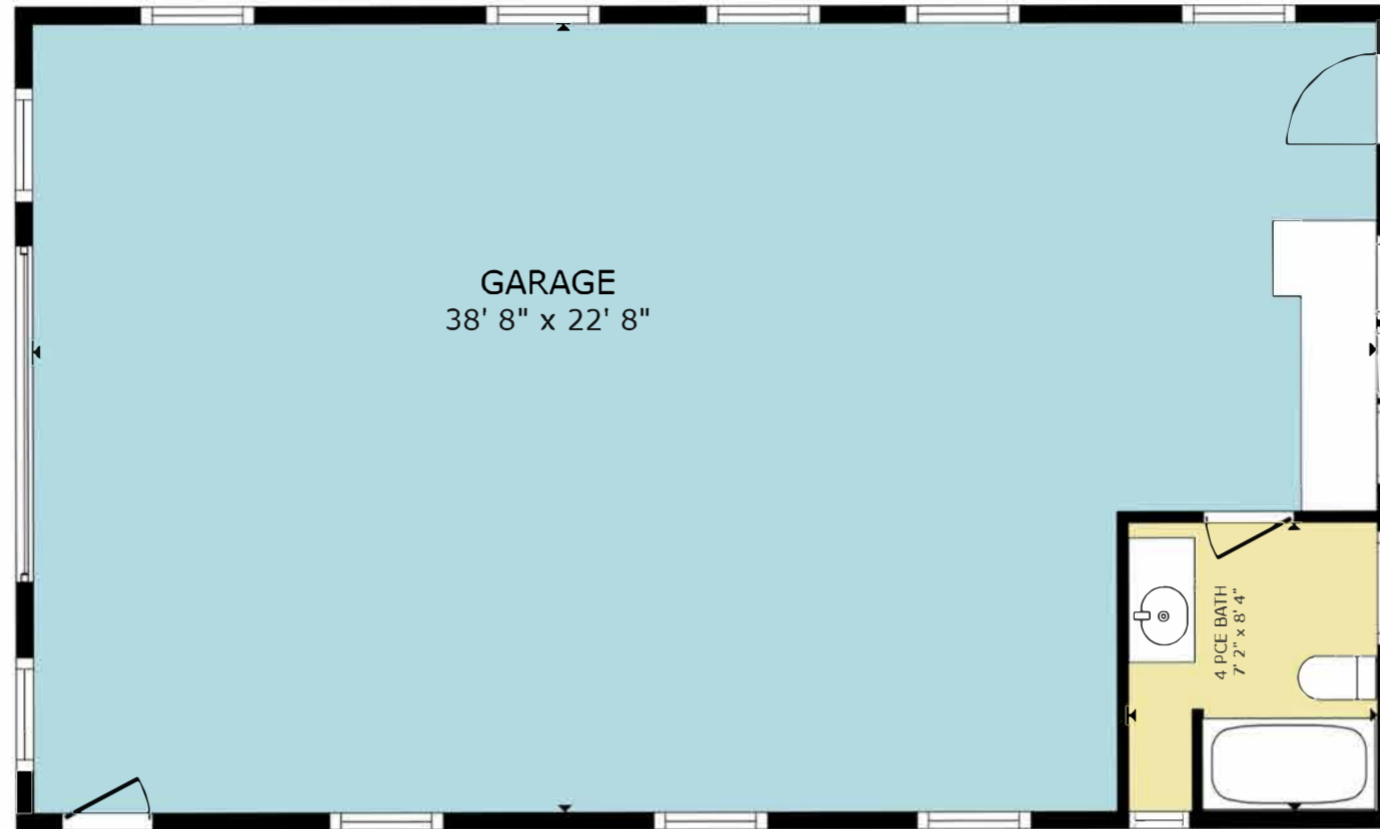

# 1485 Hess Road | Gabriola Island

**GARAGE/WORKSHOP**

**MOBILE HOME**

FLOOR	AREA
GARAGE/WORKSHOP	1,002
MOBILE HOME	761

All information regarding this property is from sources deemed reliable, however their accuracy is not guaranteed. Purchaser should confirm measurements if needed.