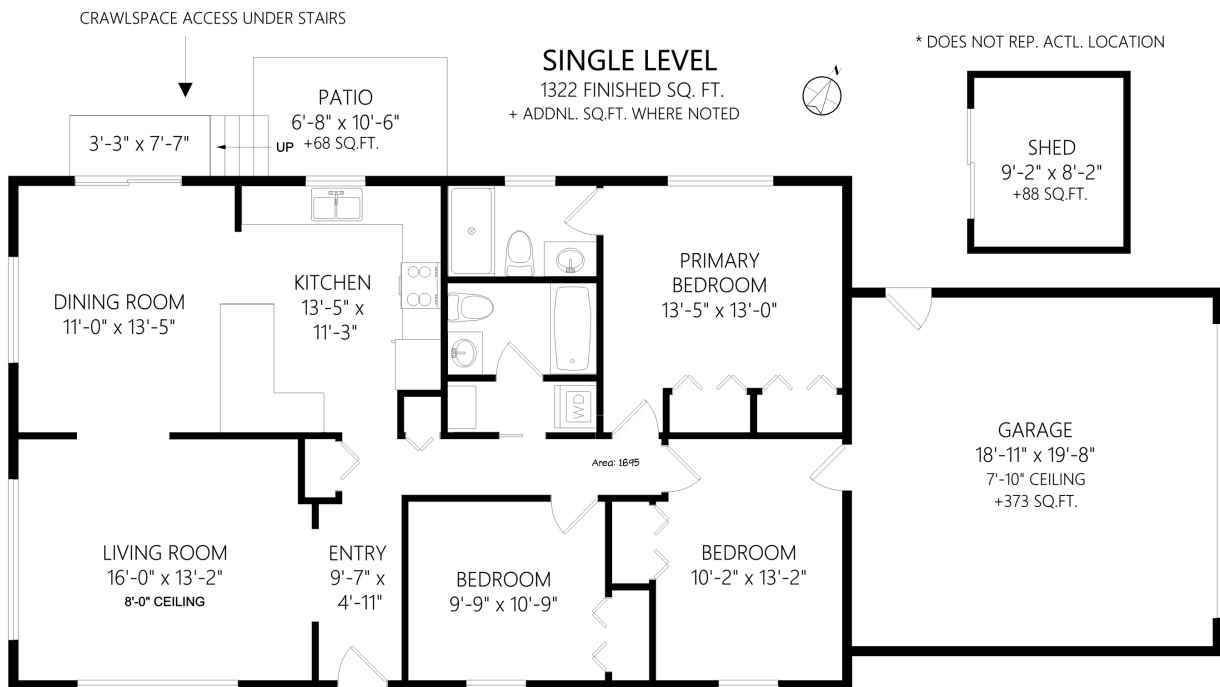

1703 La Gorda Pl

	Fin. Sq.Ft.	UnFin. Sq.Ft.	Total Sq.Ft.
Single Level	1322	0	1322
Garage	0	373	373
Total	1322	373	1695

Shown length and width dimensions are approximate.
Area sq.ft. is representative of the on-site measurements. (1" accuracy)