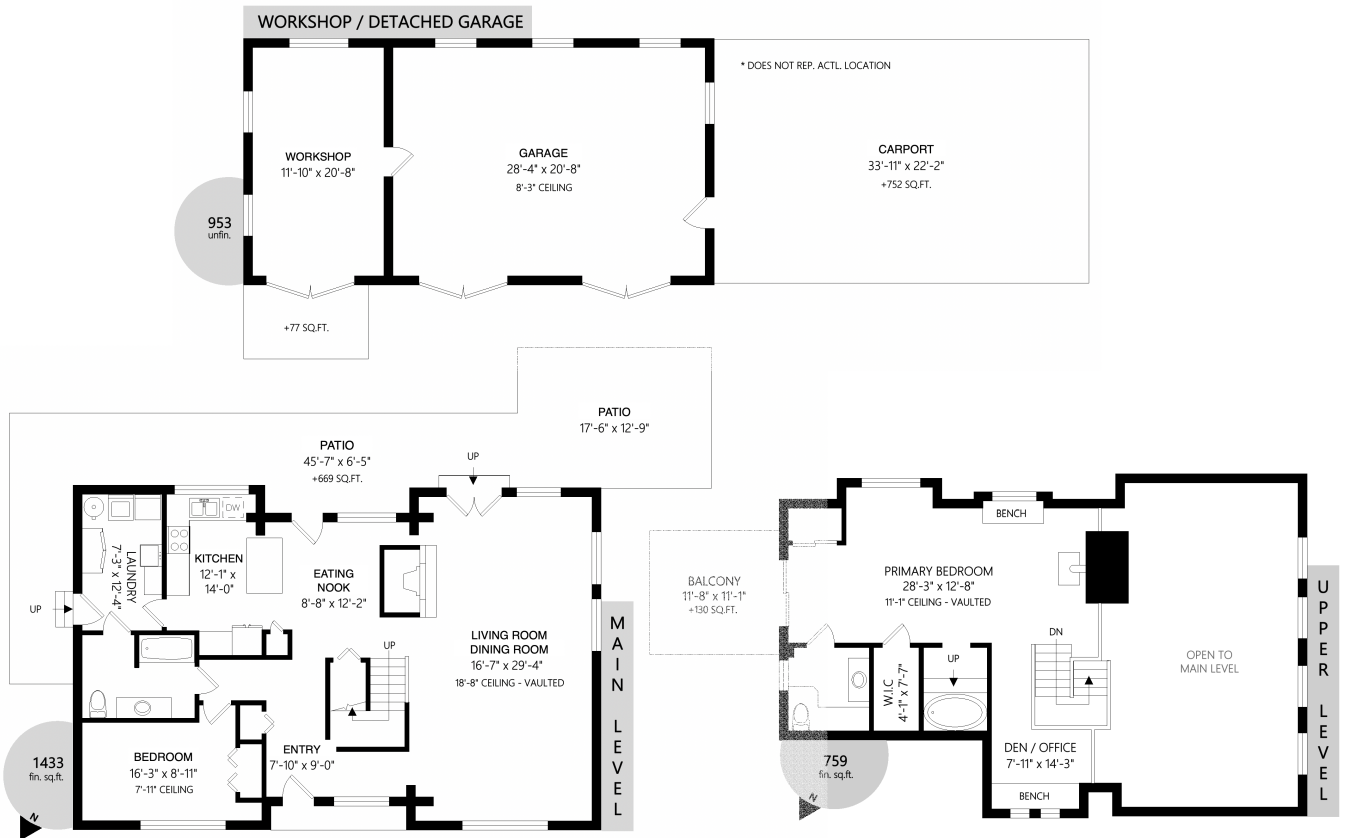

5592 Riverbottom Rd W

	Fin. Sq.Ft.	UnFin. Sq.Ft.	Total Sq.Ft.
Upper Level	759	0	759
Main Level	1433	0	1433
Workshop/Detached Garage	0	953	953
Total	2192	953	3145

Shown length and width dimensions are approximate. Area sq.ft. is representative of the on-site measurements. (1" accuracy)