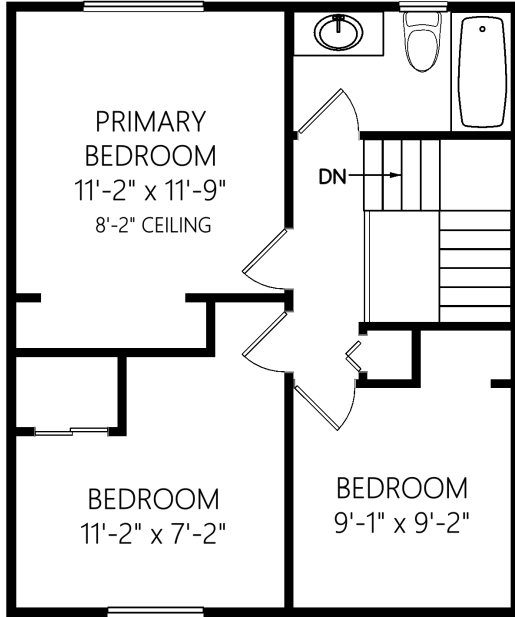

2838 Acacia Dr

UPPER LEVEL
522 FINISHED SQ.FT.
+ ADDNL. SQ.FT. WHERE NOTED

MAIN LEVEL
944 FINISHED SQ.FT.
+ ADDNL. SQ.FT. WHERE NOTED

* DOES NOT REP. ACTL. LOCATION

	Fin. Sq.Ft.	UnFin. Sq.Ft.	Total Sq.Ft.
Upper Level	522	0	522
Main Level	944	0	944
Garage	0	227	227
Total	1466	227	1693

Shown length and width dimensions are approximate.
Area sq.ft. is representative of the on-site measurements. (1" accuracy)