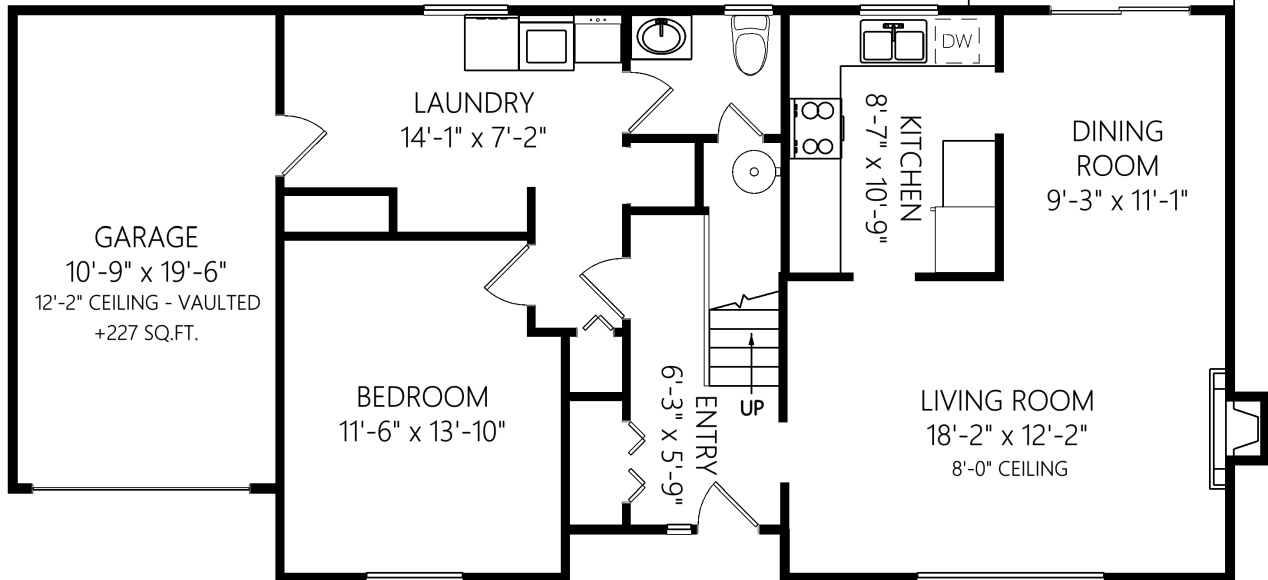

2838 Acacia Dr

UPPER LEVEL
522 FINISHED SQ.FT.
+ ADDNL. SQ.FT. WHERE NOTED

MAIN LEVEL
944 FINISHED SQ.FT.
+ ADDNL. SQ.FT. WHERE NOTED

* DOES NOT REP. ACTL. LOCATION

	Fin. Sq.Ft.	UnFin. Sq.Ft.	Total Sq.Ft.
Upper Level	522	0	522
Main Level	944	0	944
Garage	0	227	227
Total	1466	227	1693

Shown length and width dimensions are approximate.
Area sq.ft. is representative of the on-site measurements. (1" accuracy)