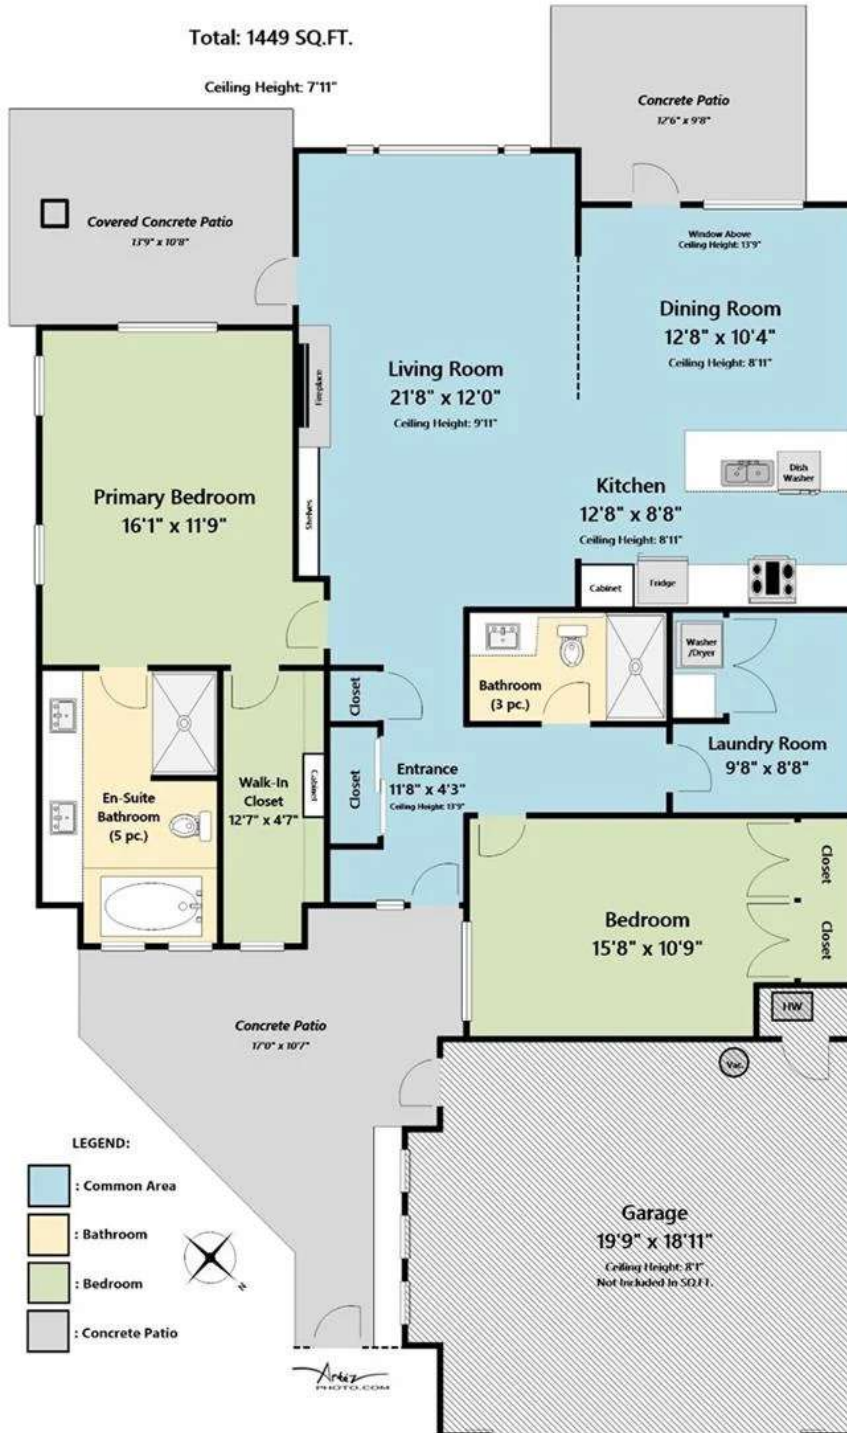

43 500 Corfield Street

Total: 1449 SQ.FT.

Ceiling Height: 7'11"