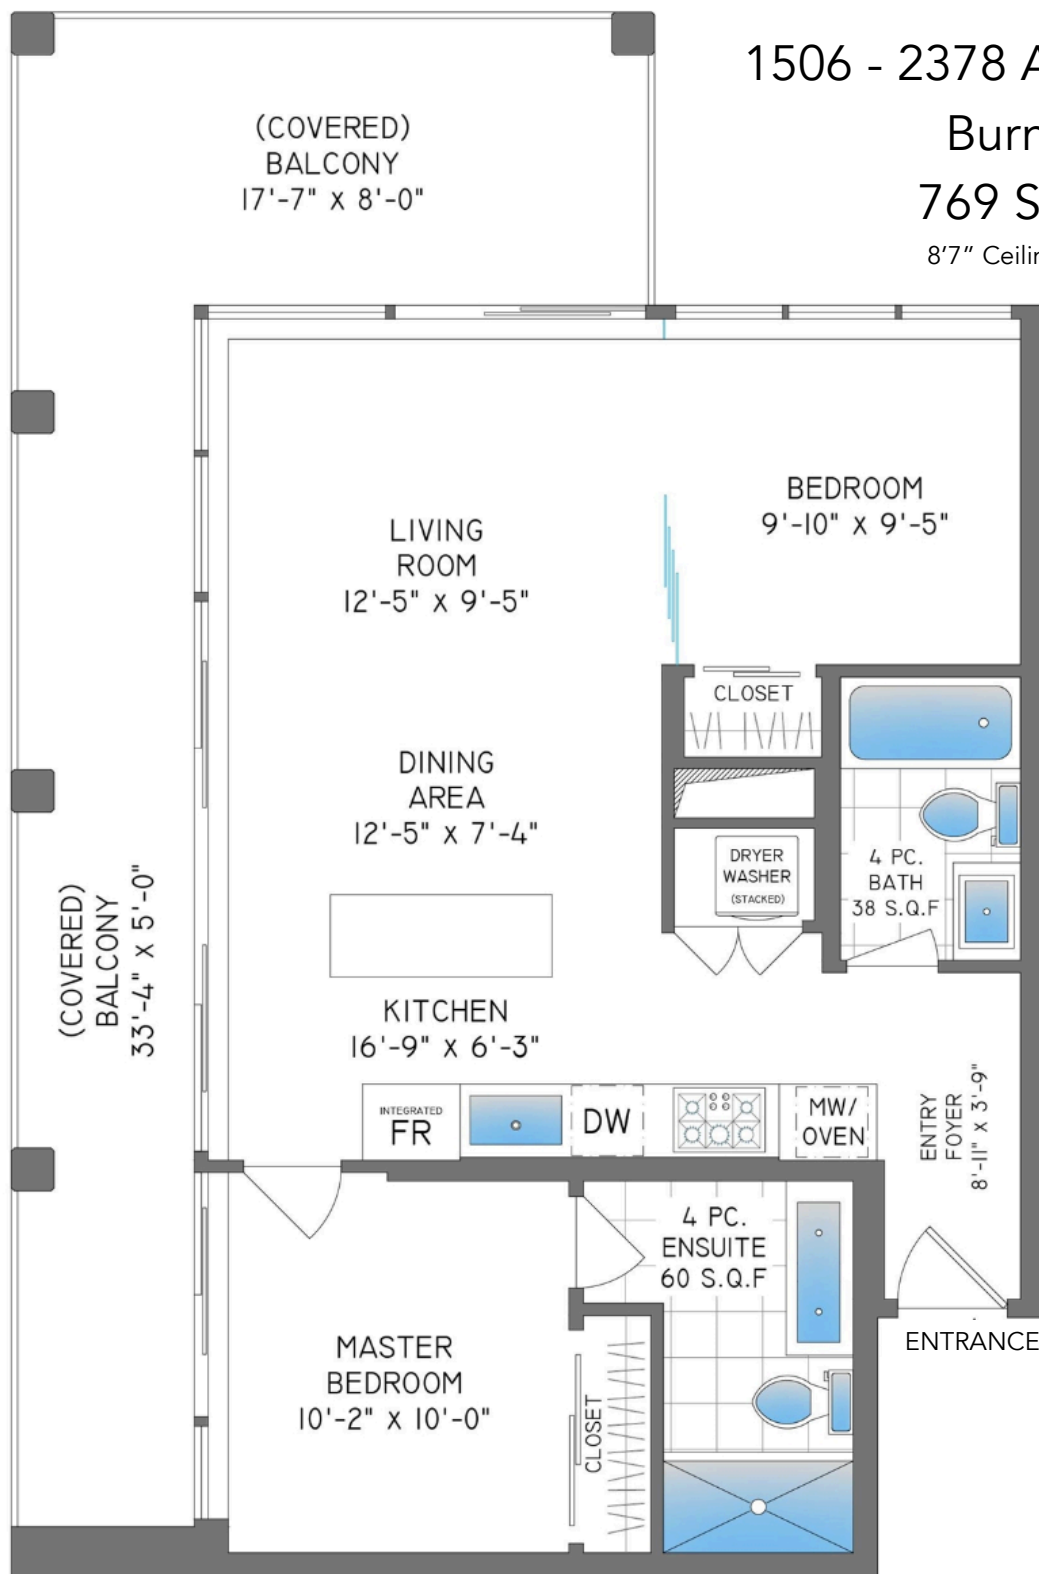

1506 - 2378 Alpha Avenue
Burnaby
769 Sq. Ft.
8'7" Ceiling Height

FLOOR	AREA (SQ. FT.)	
	FINISHED	BALCONY
EIGHTH	769	307