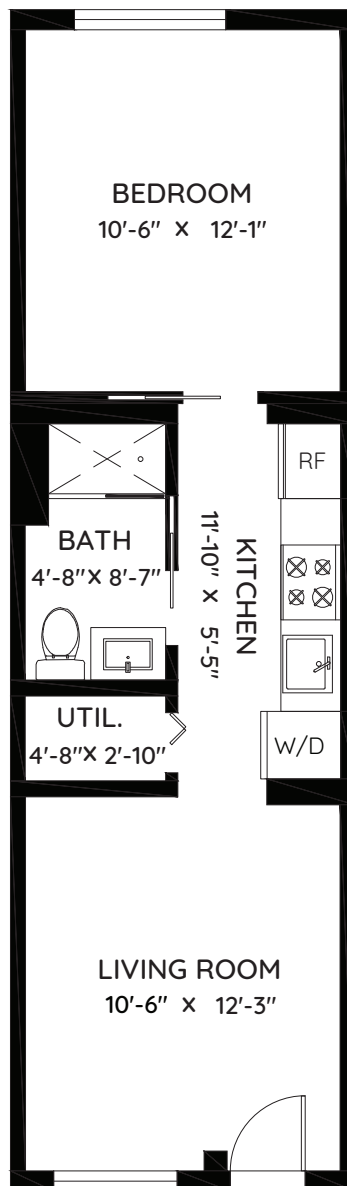

411 - 138 HASTINGS STREET EAST VANCOUVER, BC

LIVING AREA 452 SQ.FT.

CEILING HEIGHT 8'-10"

GAVIN HUGHES

REAL ESTATE TEAM

LOVE YOUR NEIGHBOURHOOD

NOVA KOOCHER

604 728 3423
nova@gavinhuges.ca

OAKWYNREALTY

0 ft 3 ft 5 ft 10 ft

The floor plan and measurements are approximate, typically within +/- 2%. These are intended strictly for advertising purposes. They may encompass unfinished areas and are not intended for architectural or construction applications.