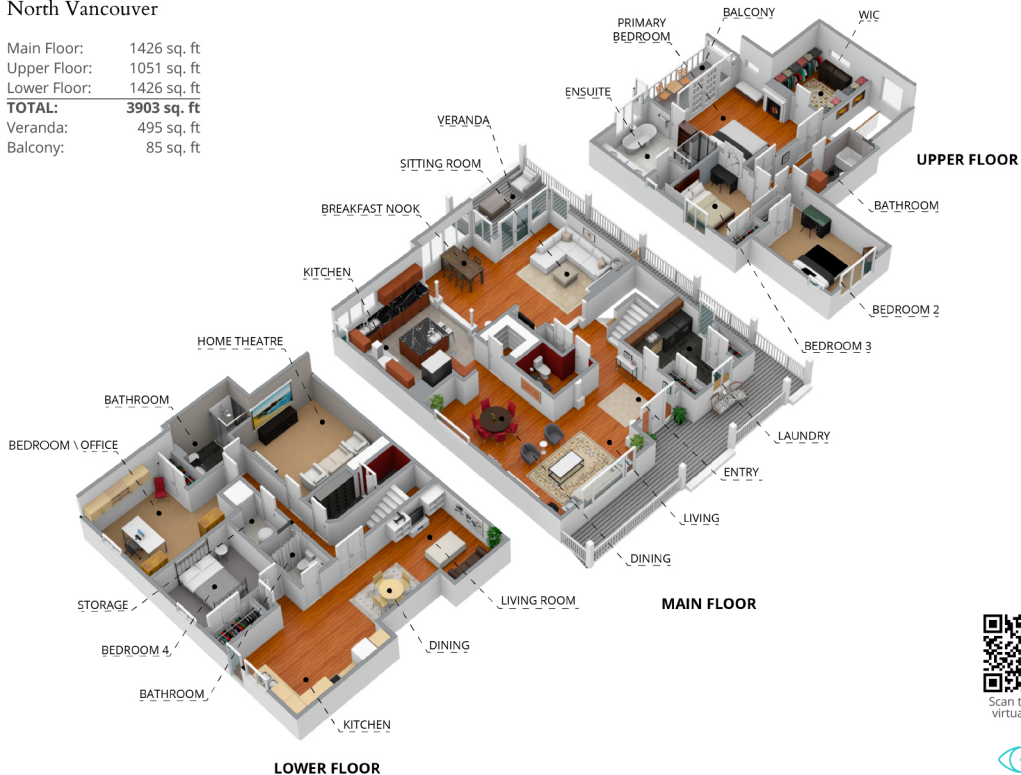

1365 W 22nd Street

North Vancouver

Main Floor: 1426 sq. ft

Upper Floor: 1051 sq. ft

Lower Floor: 1426 sq. ft

TOTAL: 3903 sq. ft

Veranda: 495 sq. ft

Balcony: 85 sq. ft

Scan to view
virtual tour

eclipse VIRTUAL TOURS