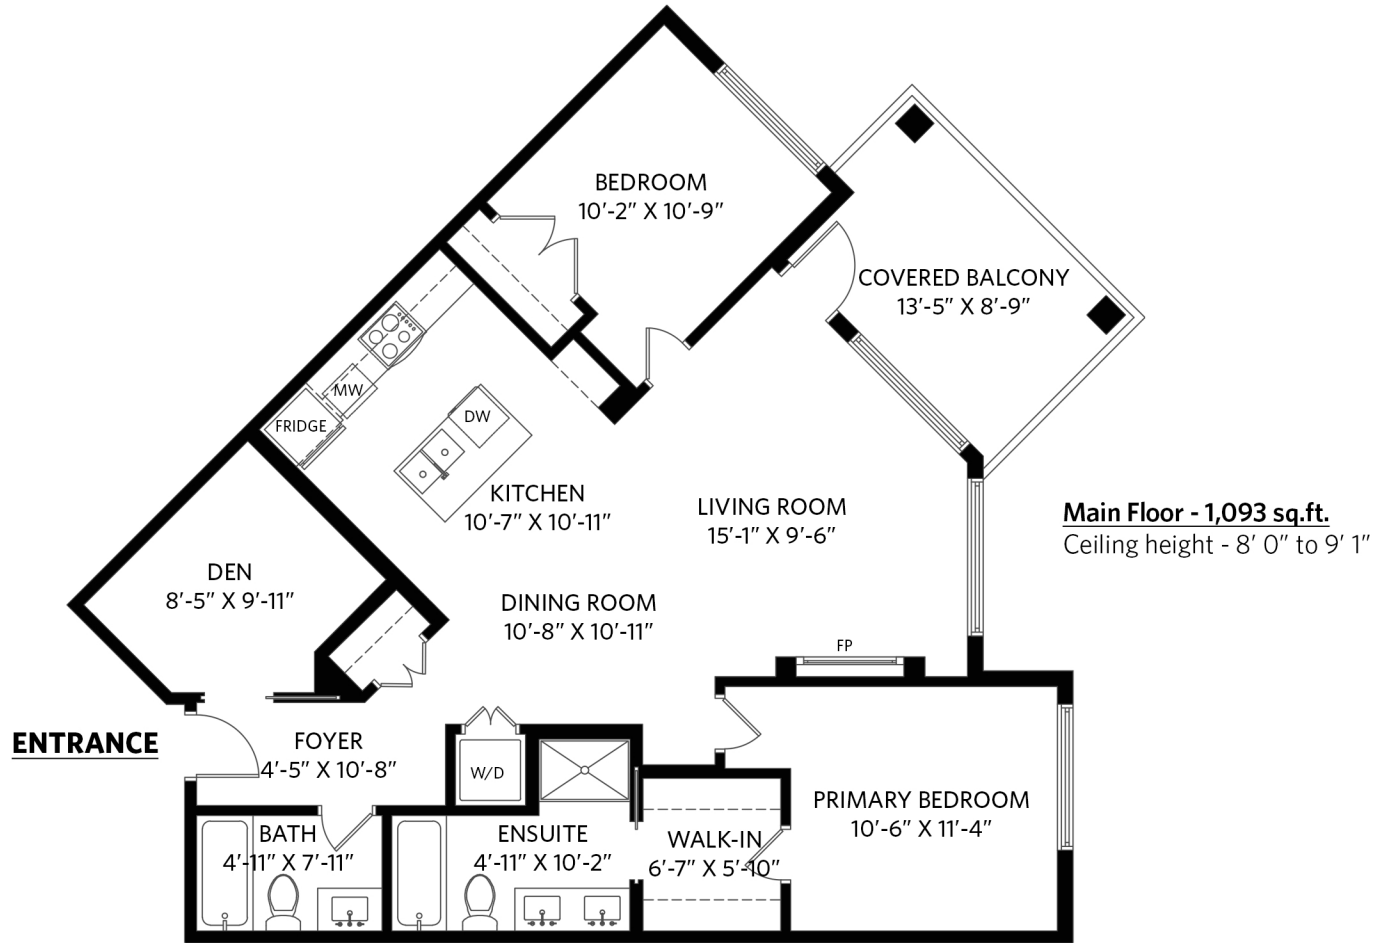

Total Interior: 1,093 sq.ft. | Covered Balcony: 113 sq.ft.

Total Interior: 1,093 sq.ft.

Covered Balcony: 113 sq.ft.