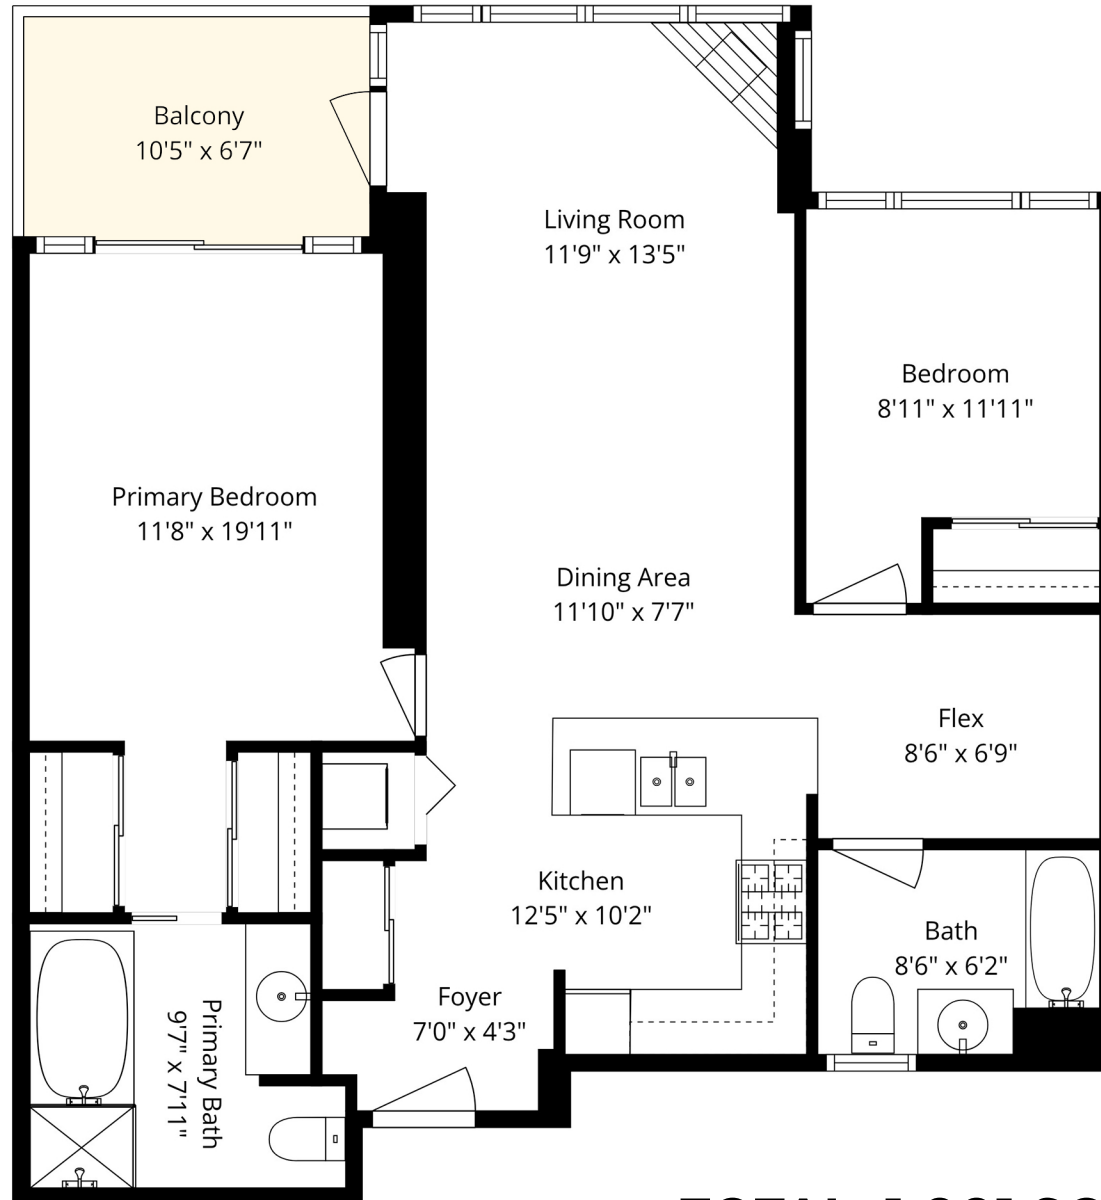

 **2**
Bedrooms

 **2**
Bathrooms

1404 - 188 Esplanade E

Lower Lonsdale, North Vancouver

TOTAL: 1,001 SQ FT.

BALCONY: 70 SQ FT.