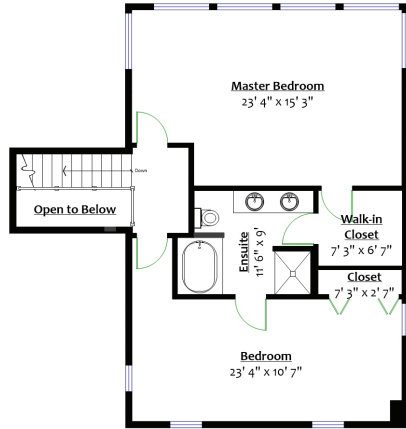

### Totals\*\*

Main Level:	2,205 sq. ft.	Detached Garage:	517 sq. ft.
Upper Level:	936 sq. ft.	Patio:	930 sq. ft.
Lower Level:	1,904 sq. ft.	Workshop/Garage:	362 sq. ft.
Total (fin.):	5,045 sq. ft.	Deck:	265 sq. ft.
Lower Level (UF):	196 sq. ft.	Total:	2,074 sq. ft.
Grand Total:	5,241 sq. ft.		

**UPPER LEVEL**  
Floor Area: 936 Sq. Ft.

**MAIN LEVEL**  
Floor Area: 2,205 Sq. Ft.

**LOWER LEVEL**  
Finished Floor Area: 1,904 Sq. Ft.  
Unfinished Floor Area: 196 Sq. Ft.

**DETACHED GARAGE**  
Floor Area: 517 Sq. Ft.