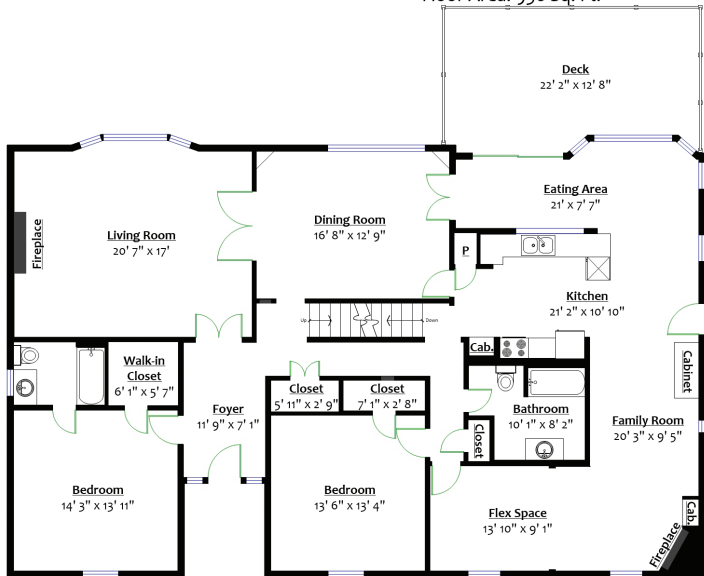

### Totals\*\*

Main Level:	2,205 sq. ft.	Detached Garage:	517 sq. ft.
Upper Level:	936 sq. ft.	Patio:	930 sq. ft.
Lower Level:	1,904 sq. ft.	Workshop/Garage:	362 sq. ft.
Total (fin.):	5,045 sq. ft.	Deck:	265 sq. ft.
Lower Level (UF):	196 sq. ft.	Total:	2,074 sq. ft.
Grand Total:	5,241 sq. ft.		

**UPPER LEVEL**  
Floor Area: 936 Sq. Ft.

**MAIN LEVEL**  
Floor Area: 2,205 Sq. Ft.

**LOWER LEVEL**  
Finished Floor Area: 1,904 Sq. Ft.  
Unfinished Floor Area: 196 Sq. Ft.

**DETACHED GARAGE**  
Floor Area: 517 Sq. Ft.

MAIN FLOOR

UPPER FLOOR

BELOW MAIN FLOOR

DETACHED GARAGE