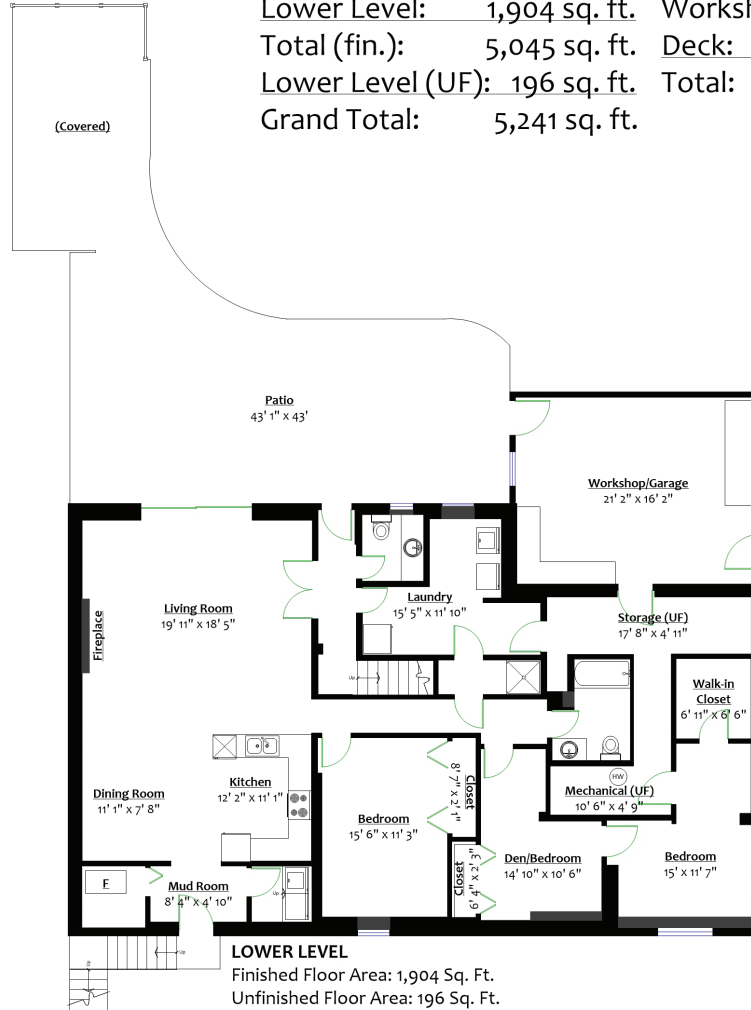

### Totals\*\*

Main Level:	2,205 sq. ft.	Detached Garage:	517 sq. ft.
Upper Level:	936 sq. ft.	Patio:	930 sq. ft.
Lower Level:	1,904 sq. ft.	Workshop/Garage:	362 sq. ft.
Total (fin.):	5,045 sq. ft.	Deck:	265 sq. ft.
Lower Level (UF):	196 sq. ft.	Total:	2,074 sq. ft.
Grand Total:	5,241 sq. ft.		

**UPPER LEVEL**  
Floor Area: 936 Sq. Ft.

**MAIN LEVEL**  
Floor Area: 2,205 Sq. Ft.

**LOWER LEVEL**  
Finished Floor Area: 1,904 Sq. Ft.  
Unfinished Floor Area: 196 Sq. Ft.

**DETACHED GARAGE**  
Floor Area: 517 Sq. Ft.

MAIN FLOOR

UPPER FLOOR

BELOW MAIN FLOOR

DETACHED GARAGE