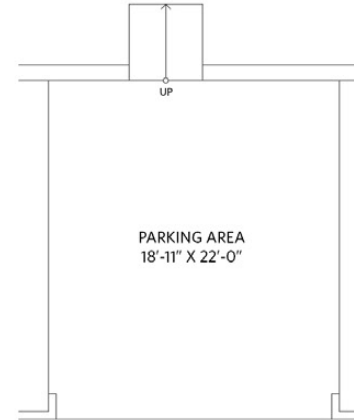

Main Floor
869 sq.ft.

ENTRANCE

Main Floor: 869 sq.ft.
Lower Floor: 804 sq.ft.
Total Interior: 1,673 sq.ft.

Exterior Living: 753 sq.ft.
Motorcycle Garage: 45 sq.ft.
Sauna: 73 sq.ft.
Exterior Storages: 84 sq.ft.
Parking Area: 414 sq.ft.

Main Floor 869 sq.ft.

Main Floor:	869 sq.ft.
Lower Floor:	804 sq.ft.
Total Interior:	1,673 sq.ft.

Exterior Living:	753 sq.ft.
Motorcycle Garage:	45 sq.ft.
Sauna:	73 sq.ft.
Exterior Storages:	84 sq.ft.
Parking Area:	414 sq.ft.

Lower Floor 804 sq.ft.