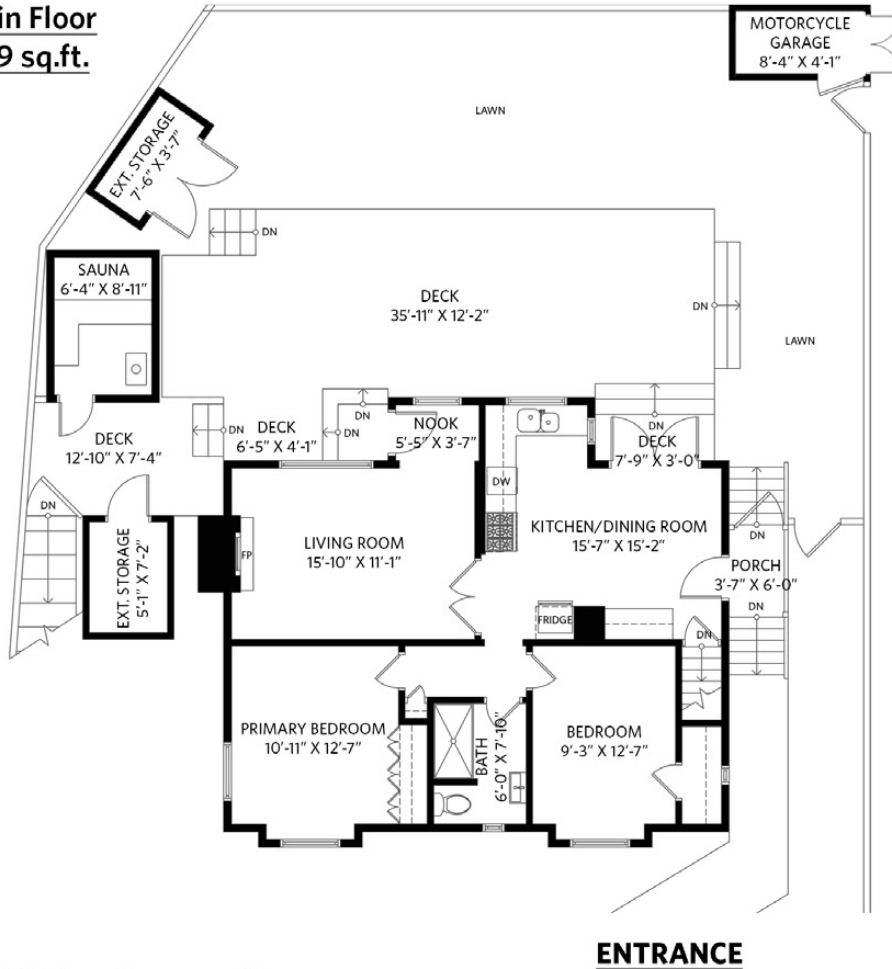

Main Floor
869 sq.ft.

ENTRANCE

Main Floor: 869 sq.ft.
Lower Floor: 804 sq.ft.
Total Interior: 1,673 sq.ft.

Exterior Living: 753 sq.ft.
Motorcycle Garage: 45 sq.ft.
Sauna: 73 sq.ft.
Exterior Storages: 84 sq.ft.
Parking Area: 414 sq.ft.

Main Floor 869 sq.ft.

Main Floor:	869 sq.ft.
Lower Floor:	804 sq.ft.
Total Interior:	1,673 sq.ft.

Exterior Living:	753 sq.ft.
Motorcycle Garage:	45 sq.ft.
Sauna:	73 sq.ft.
Exterior Storages:	84 sq.ft.
Parking Area:	414 sq.ft.

Lower Floor 804 sq.ft.