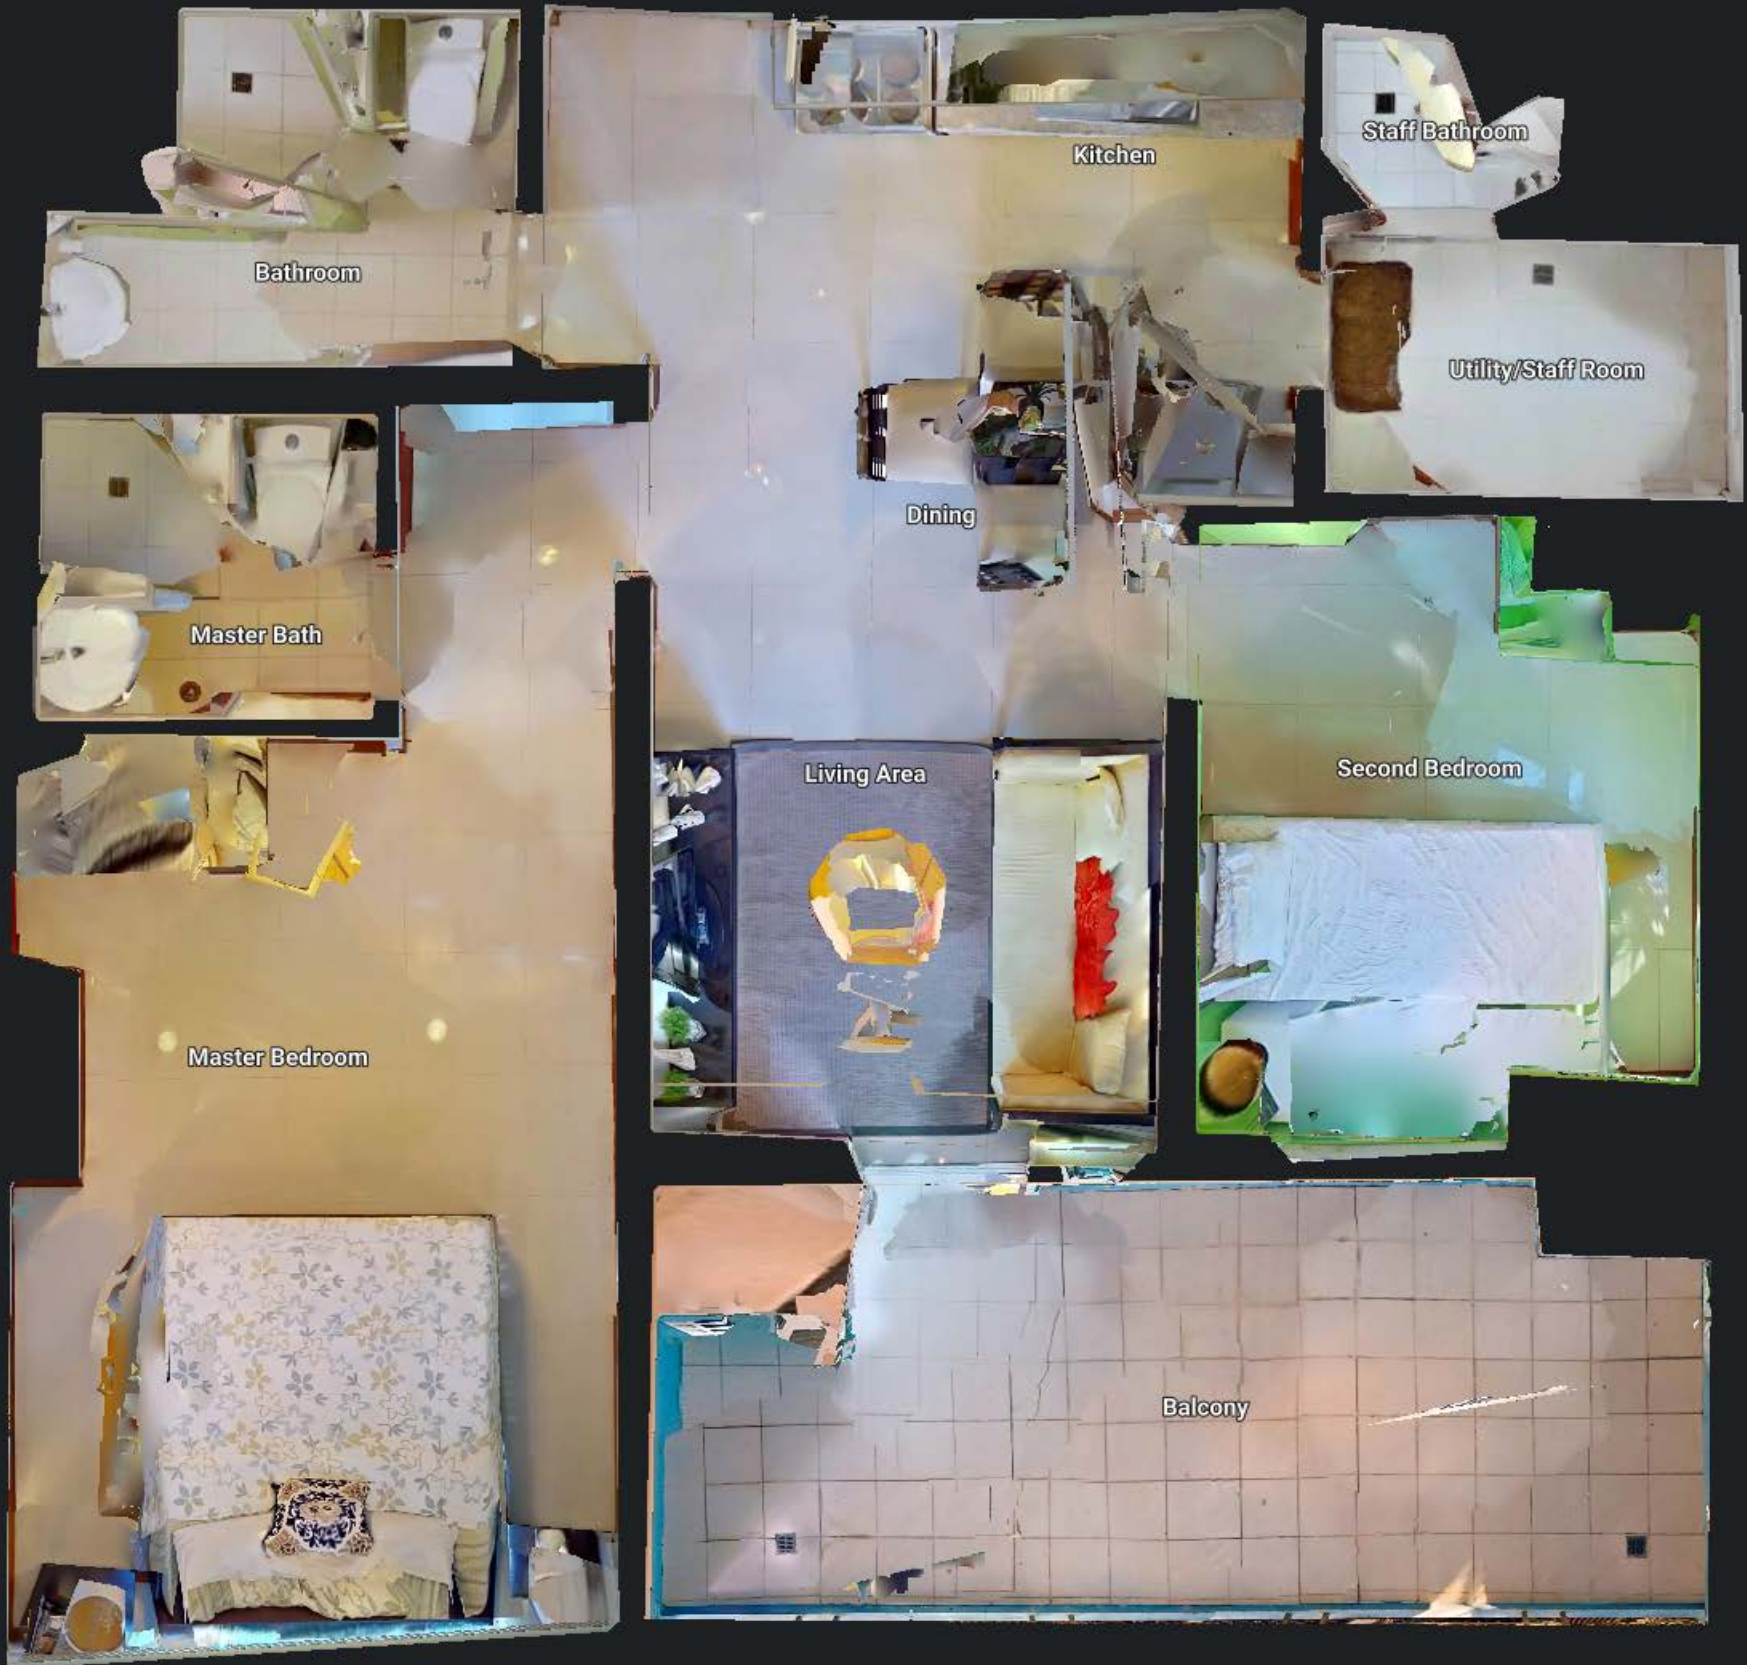

# AMISA TOWER A

## Ground Floor Plan

6 UNITS PER FLOOR

LEGEND:

Amisa  
Private Residences

Bathroom

Kitchen

Staff Bathroom

Utility/Staff Room

Dining

Master Bath

Second Bedroom

Living Area

Master Bedroom

Balcony