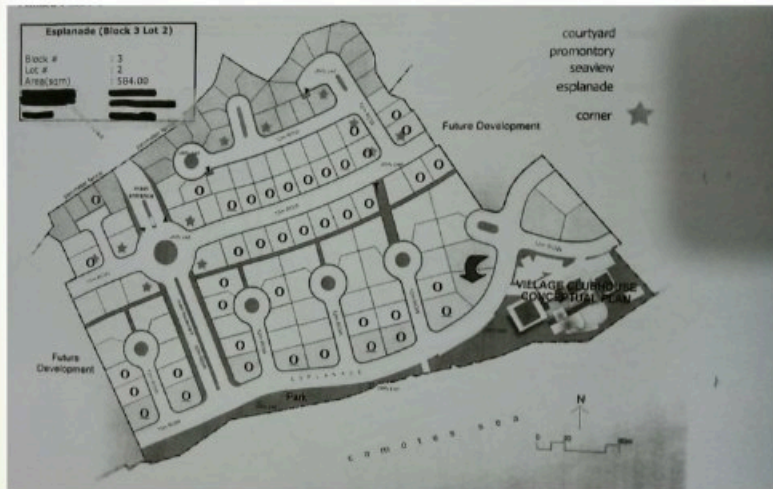

# LOT FOR SALE

## LOCATION AMARA

### FEATURES

- 584 SQM
- Unobstructed ocean view
- Elevated

**CALL NOW**  
FOR YOUR OCULAR