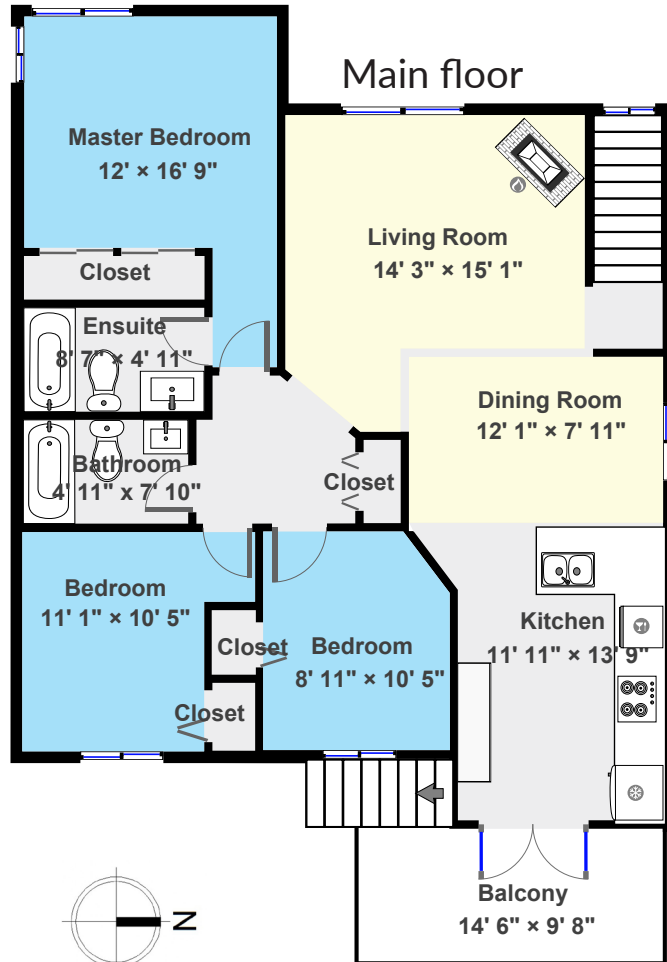

Melanie Butchart

604-726-0711

melanie@lynnvalleylife.com

Kelly Gardiner

604-644-3936

kelly@lynnvalleylife.com

1500 Jubilee Court

North Vancouver BC

Garage: 406 sqft

Deck: 207 sqft

Balcony: 101 sqft

Main Floor: 1073 sqft

Lower Floor: 793 sqft

Total Living Space: 1866 sqft

Total sqft: 2580 sqft

- Sleeping Area
- Living Area