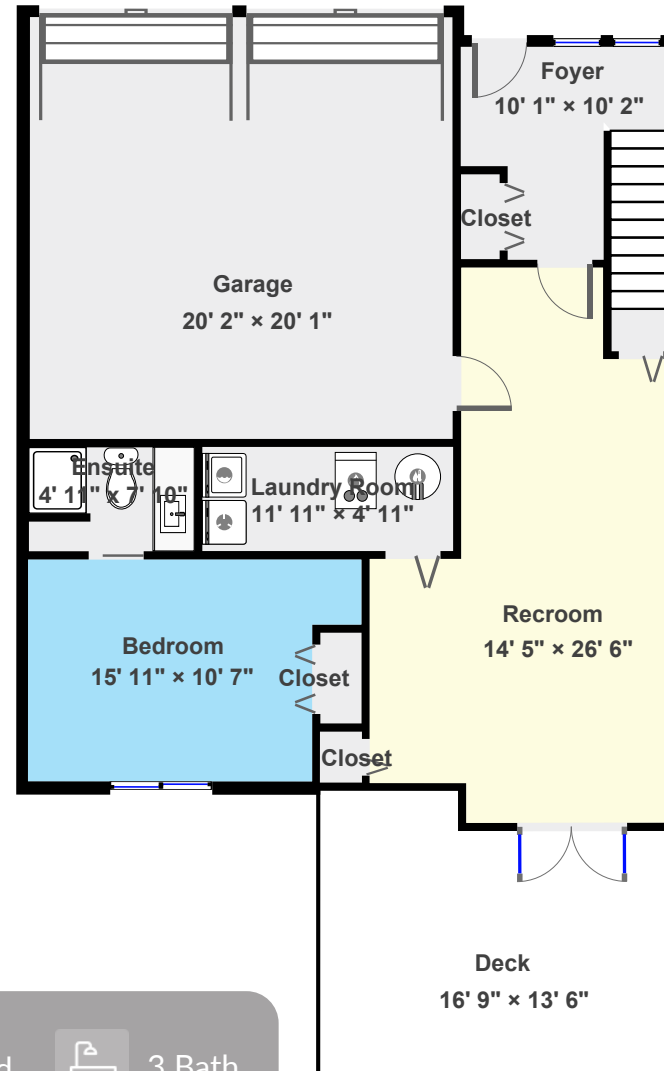

Lower floor