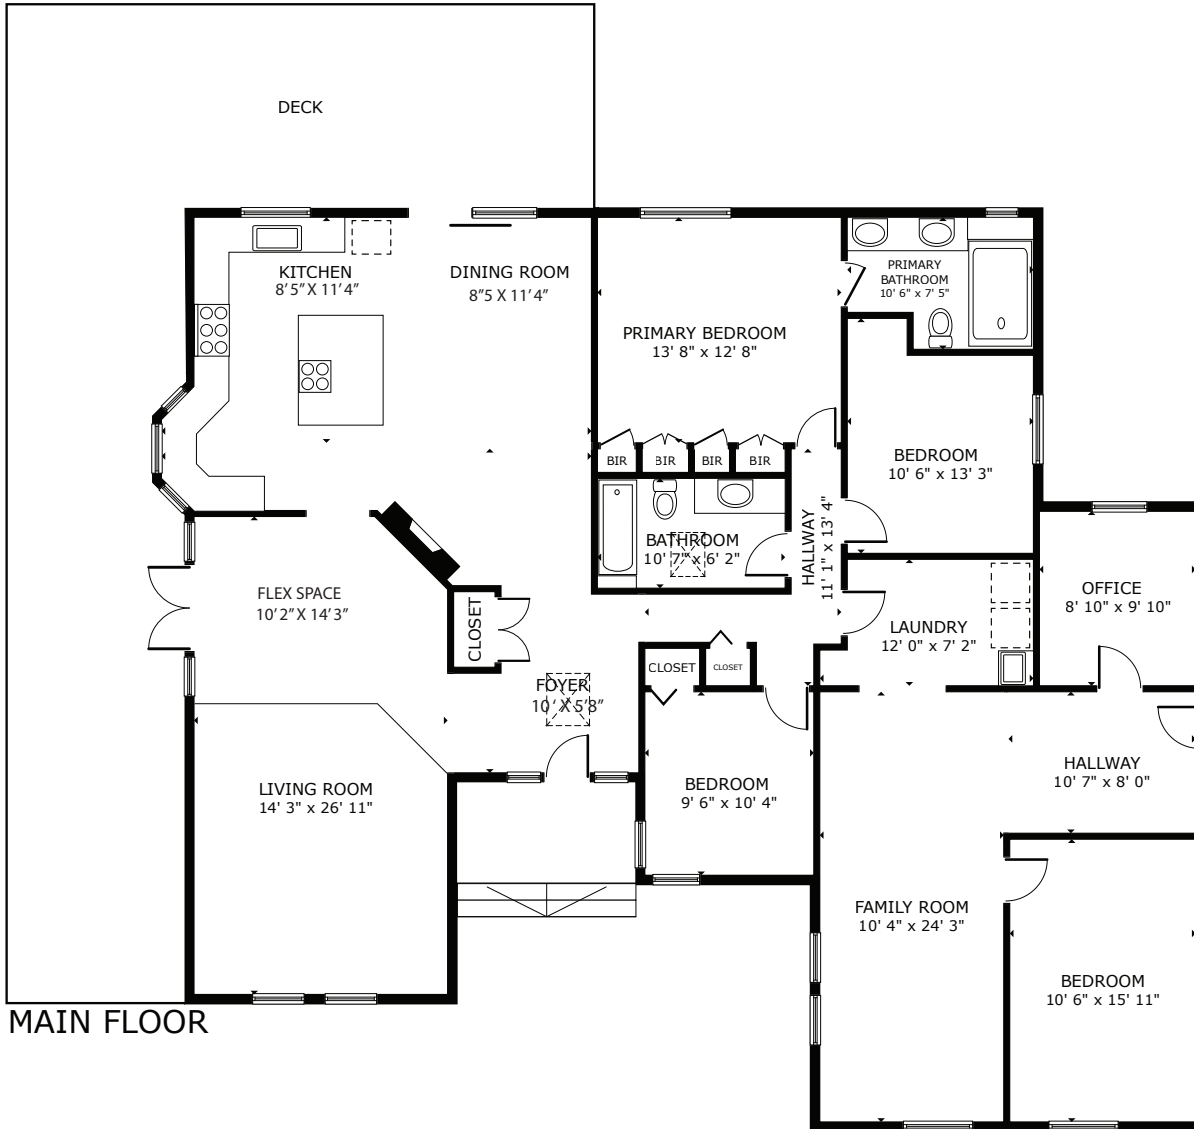

3404 Kraus Road - Roberts Creek

Sunshine Coast, B.C.

GROSS INTERNAL AREA
 MAIN FLOOR 2,298 sq.ft.
 EXCLUDED AREAS : FOYER 58 sq.ft. DECK 821 sq.ft. GARAGE: 416 sq.ft. GYM:548 sq.ft.
 TOTAL : 2,298 sq.ft.