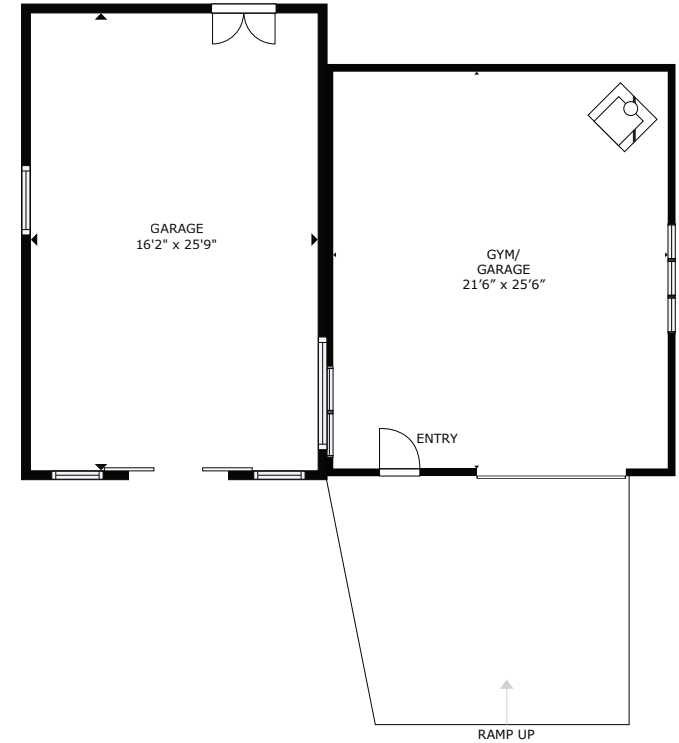

3404 Kraus Road - Roberts Creek

Sunshine Coast, B.C.

GROSS INTERNAL AREA
 MAIN FLOOR 2,298 sq.ft.
 EXCLUDED AREAS : FOYER 58 sq.ft. DECK 821 sq.ft. GARAGE: 416 sq.ft. GYM:548 sq.ft.
 TOTAL : 2,298 sq.ft.

SIZES AND DIMENSIONS ARE APPROXIMATE, ACTUAL MAY VARY.

Cody Robinson

Phone: 778-997-8844

Email: cody@codyrobinson.ca