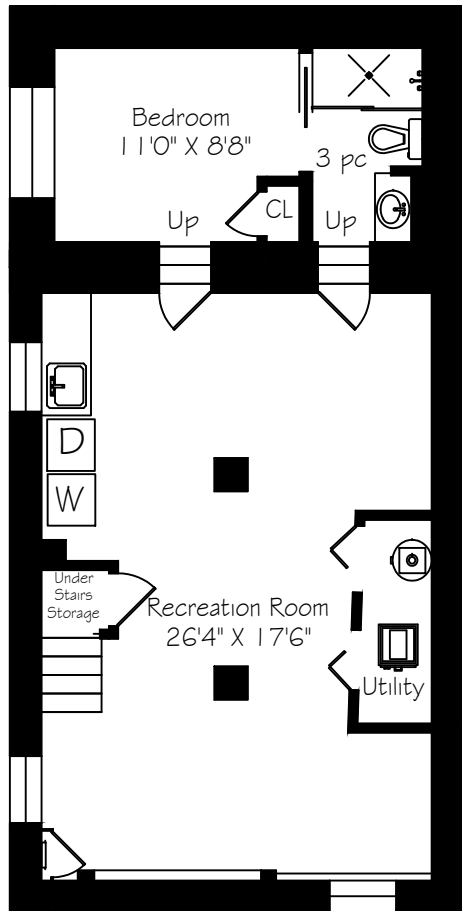

89 Soudan Avenue

Measurements and Calculations are approximate
To be used as guidelines only

Lower Level
834 Square Feet

Main Floor
834 Square Feet

Second Floor
834 Square Feet