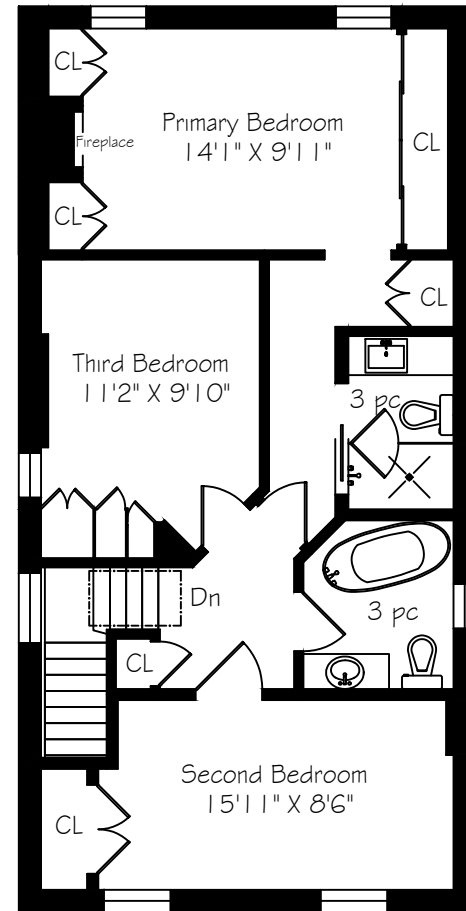

89 Soudan Avenue

Measurements and Calculations are approximate
To be used as guidelines only

Lower Level
834 Square Feet

Main Floor
834 Square Feet

Second Floor
834 Square Feet