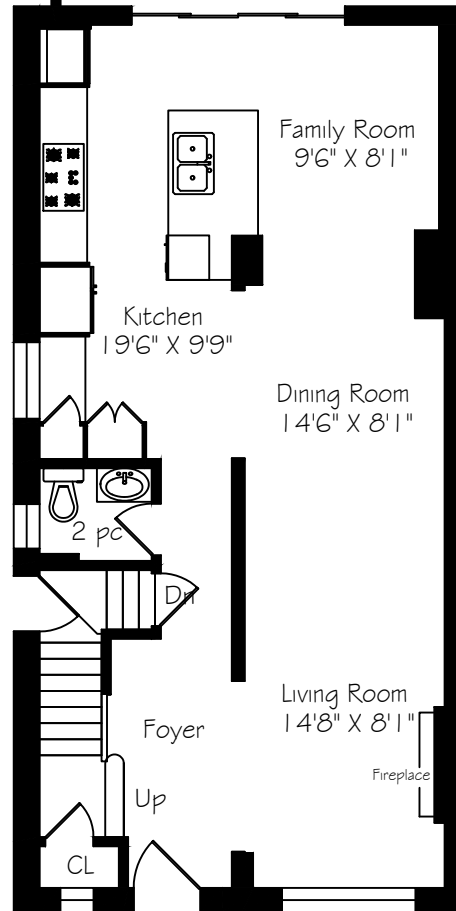

89 Soudan Avenue

Measurements and Calculations are approximate
To be used as guidelines only

Lower Level
834 Square Feet

Main Floor
834 Square Feet

Second Floor
834 Square Feet