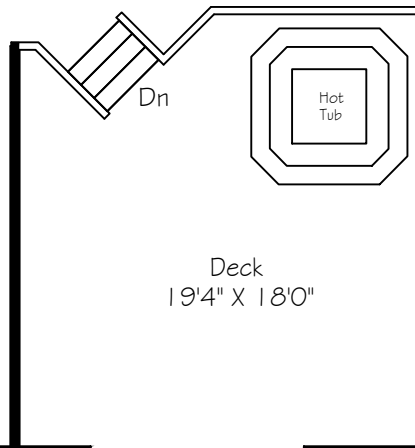

89 Soudan Avenue

Measurements and Calculations are approximate
To be used as guidelines only

Lower Level
834 Square Feet

Main Floor
834 Square Feet

Second Floor
834 Square Feet