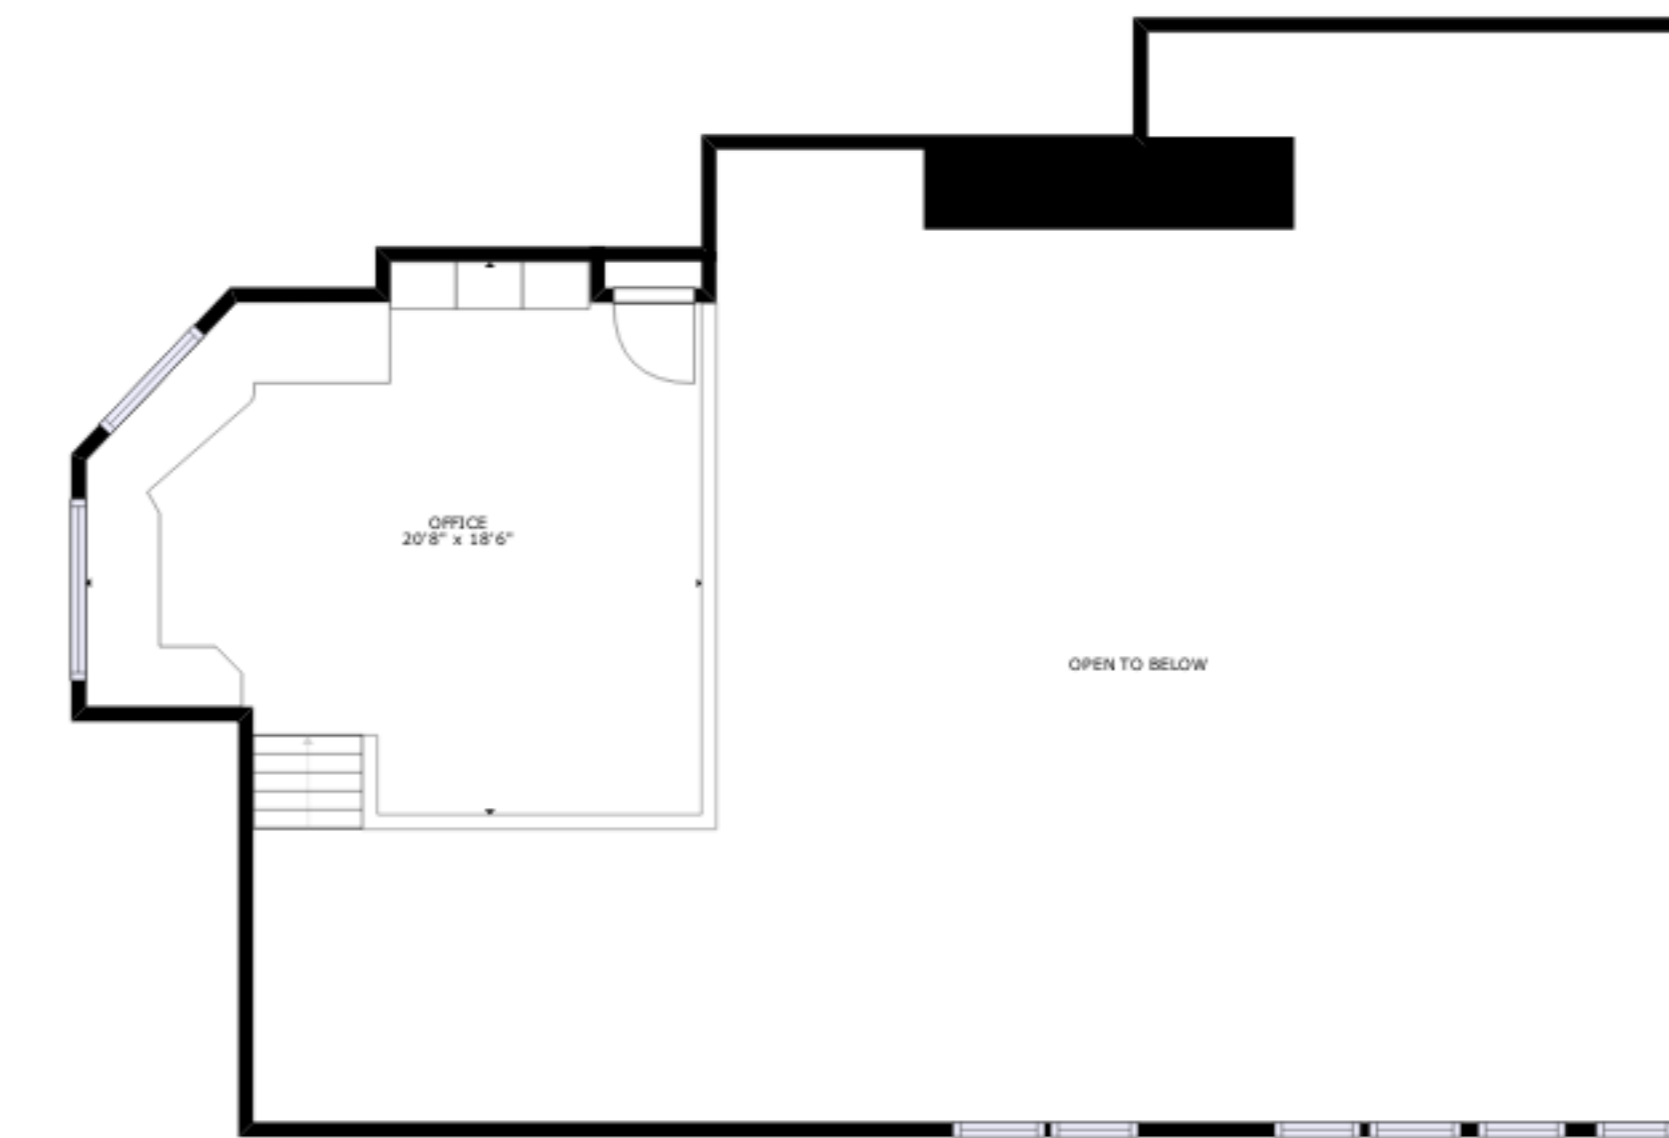

FLOOR 2

FLOOR 3

FLOOR 1

GROSS INTERNAL AREA  
 FLOOR 1: 2821 sq. ft, FLOOR 2: 3234 sq. ft  
 FLOOR 3: 353 sq. ft, EXCLUDED AREAS:  
 BALCONY: 70 sq. ft, DECK: 1610 sq. ft  
 TOTAL: 6407 sq. ft

SIZES AND DIMENSIONS ARE APPROXIMATE, ACTUAL MAY VARY.