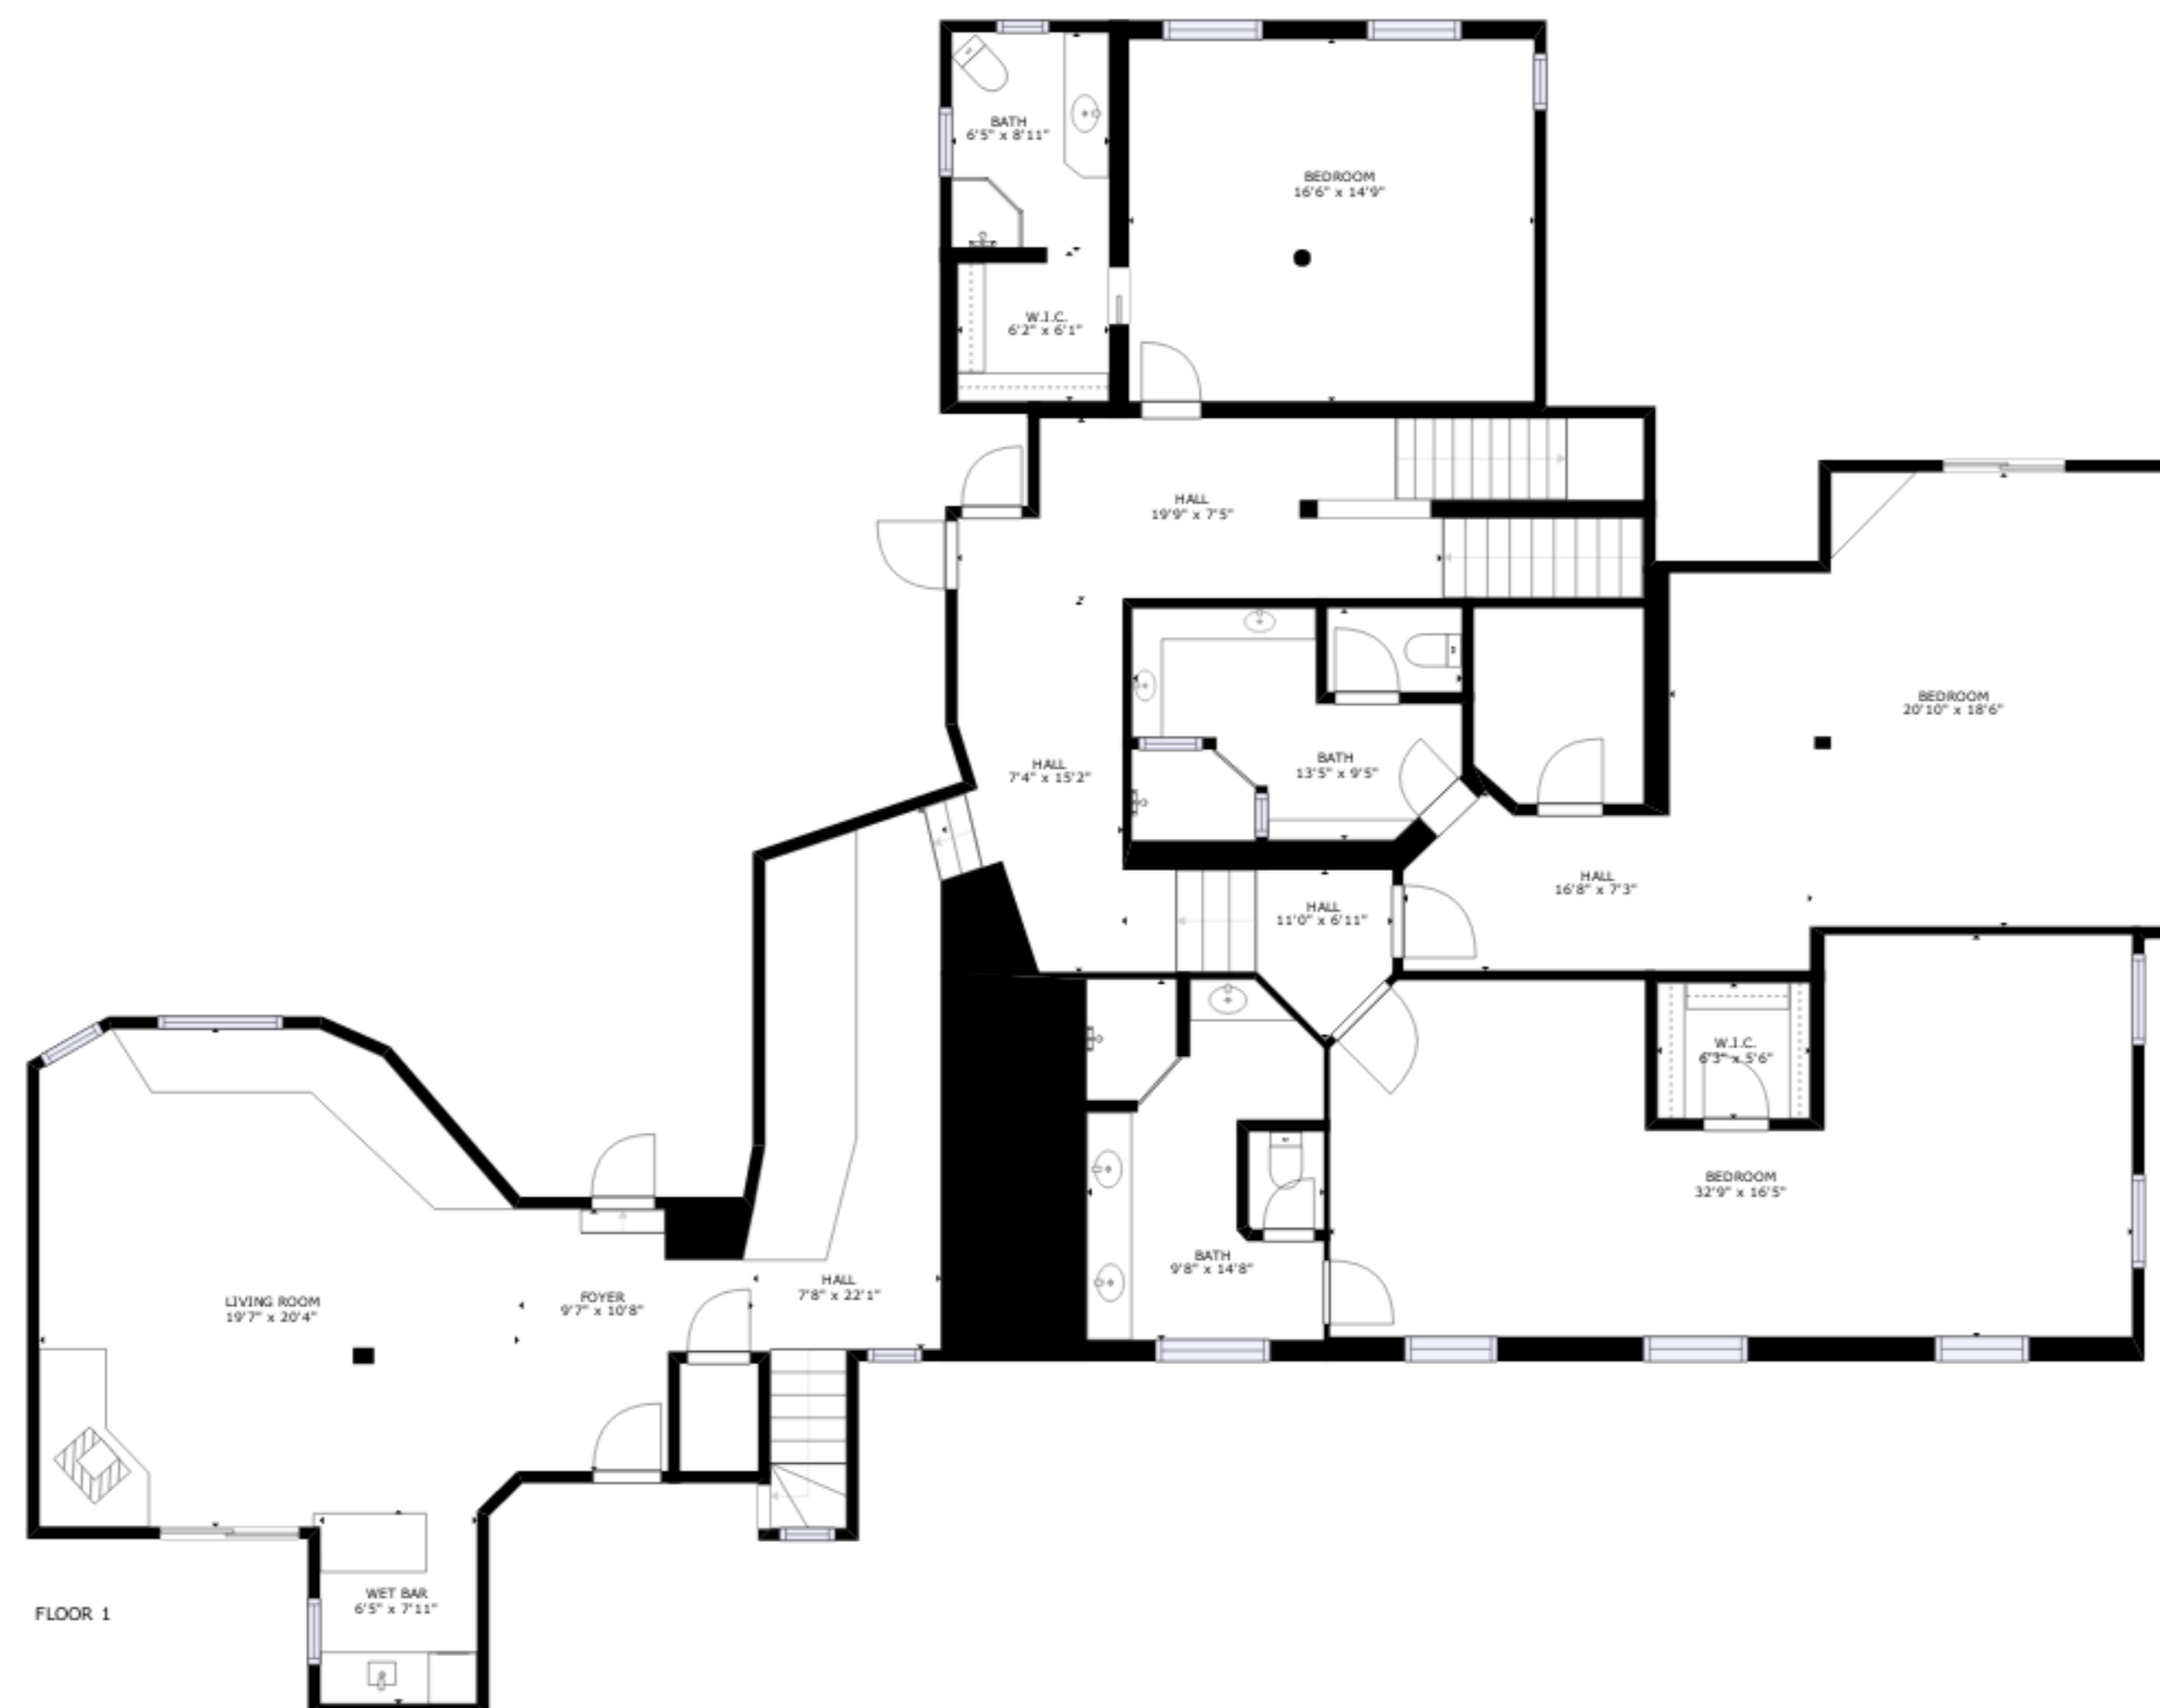

FLOOR 2

FLOOR 3

FLOOR 1

GROSS INTERNAL AREA  
 FLOOR 1: 2821 sq. ft, FLOOR 2: 3234 sq. ft  
 FLOOR 3: 353 sq. ft, EXCLUDED AREAS:  
 BALCONY: 70 sq. ft, DECK: 1610 sq. ft  
 TOTAL: 6407 sq. ft

SIZES AND DIMENSIONS ARE APPROXIMATE, ACTUAL MAY VARY.