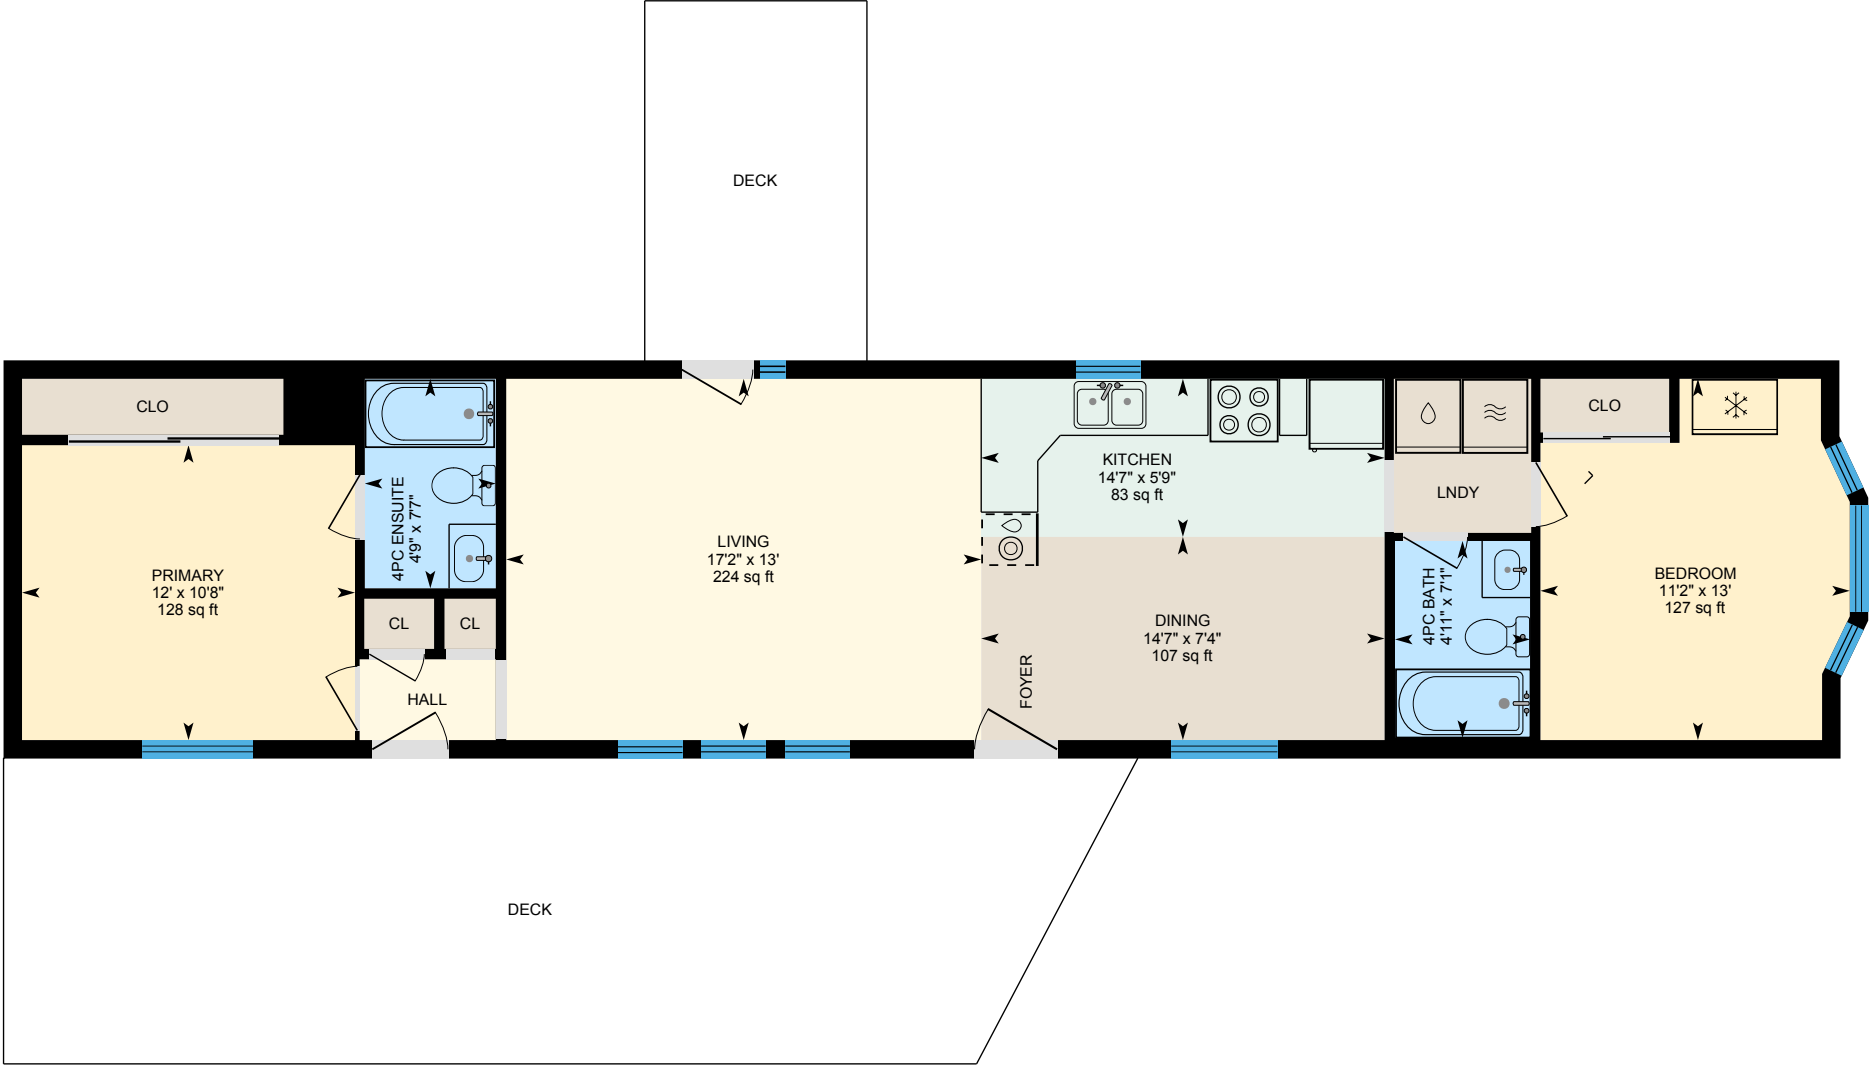

6708 Columbia Lake Rd, Fairmont Hot Springs, BC

Main Floor Exterior Area 959.14 sq ft
Interior Area 853.14 sq ft

PREPARED: 2024/04/26

White regions are excluded from total floor area in iGUIDE floor plans. All room dimensions and floor areas must be considered approximate and are subject to independent verification.