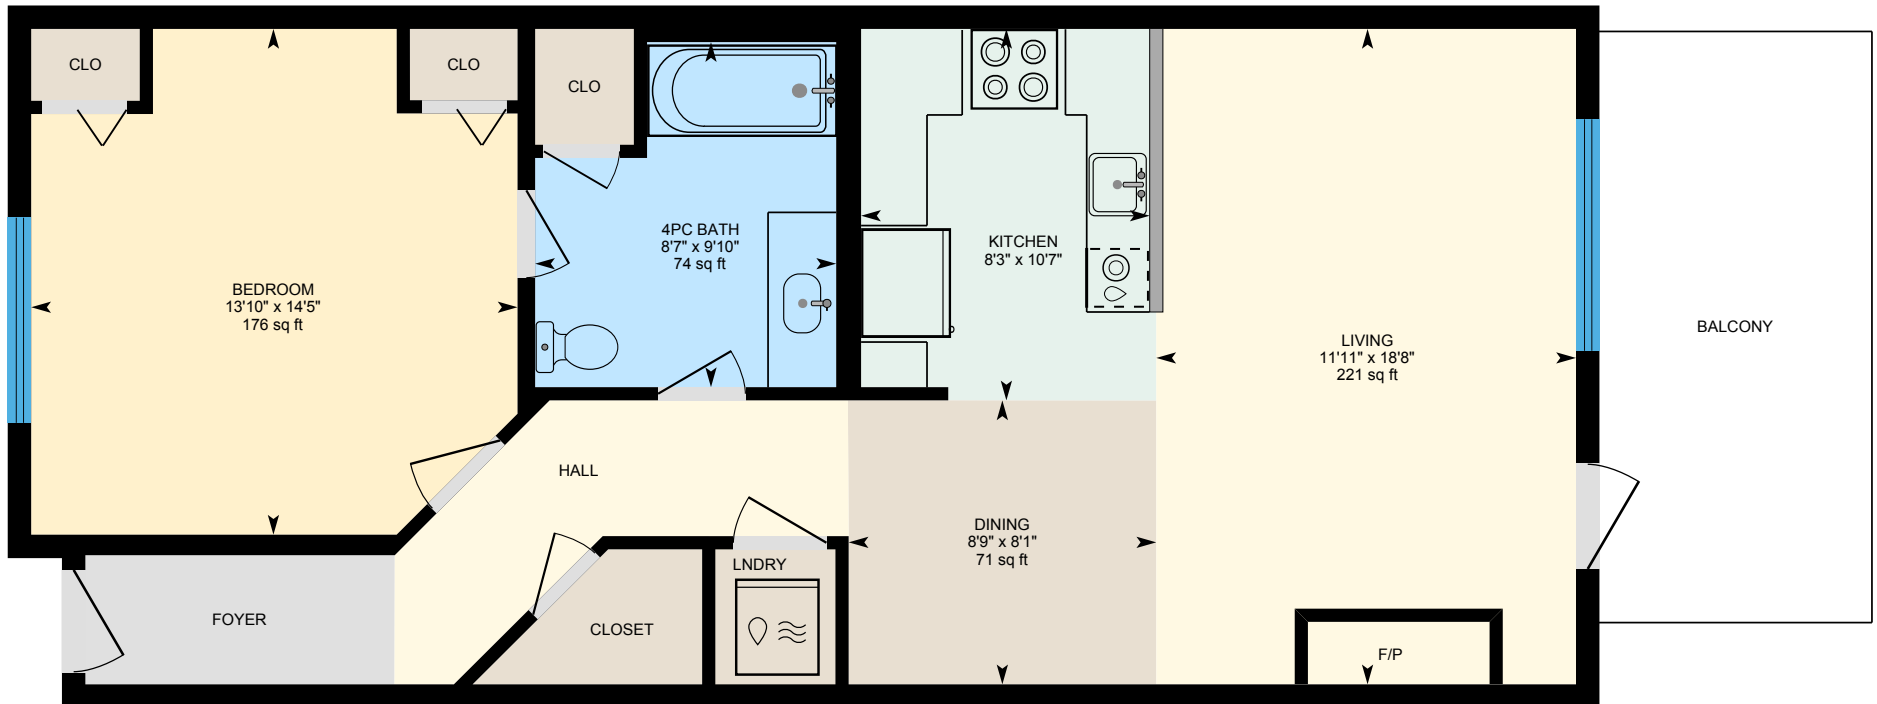

822-800 Bighorn Blvd, Radium Hot Springs, BC

Main Floor Exterior Area 895.45 sq ft
Interior Area 810.39 sq ft

PREPARED: 2024/07/27

White regions are excluded from total floor area in iGUIDE floor plans. All room dimensions and floor areas must be considered approximate and are subject to independent verification.