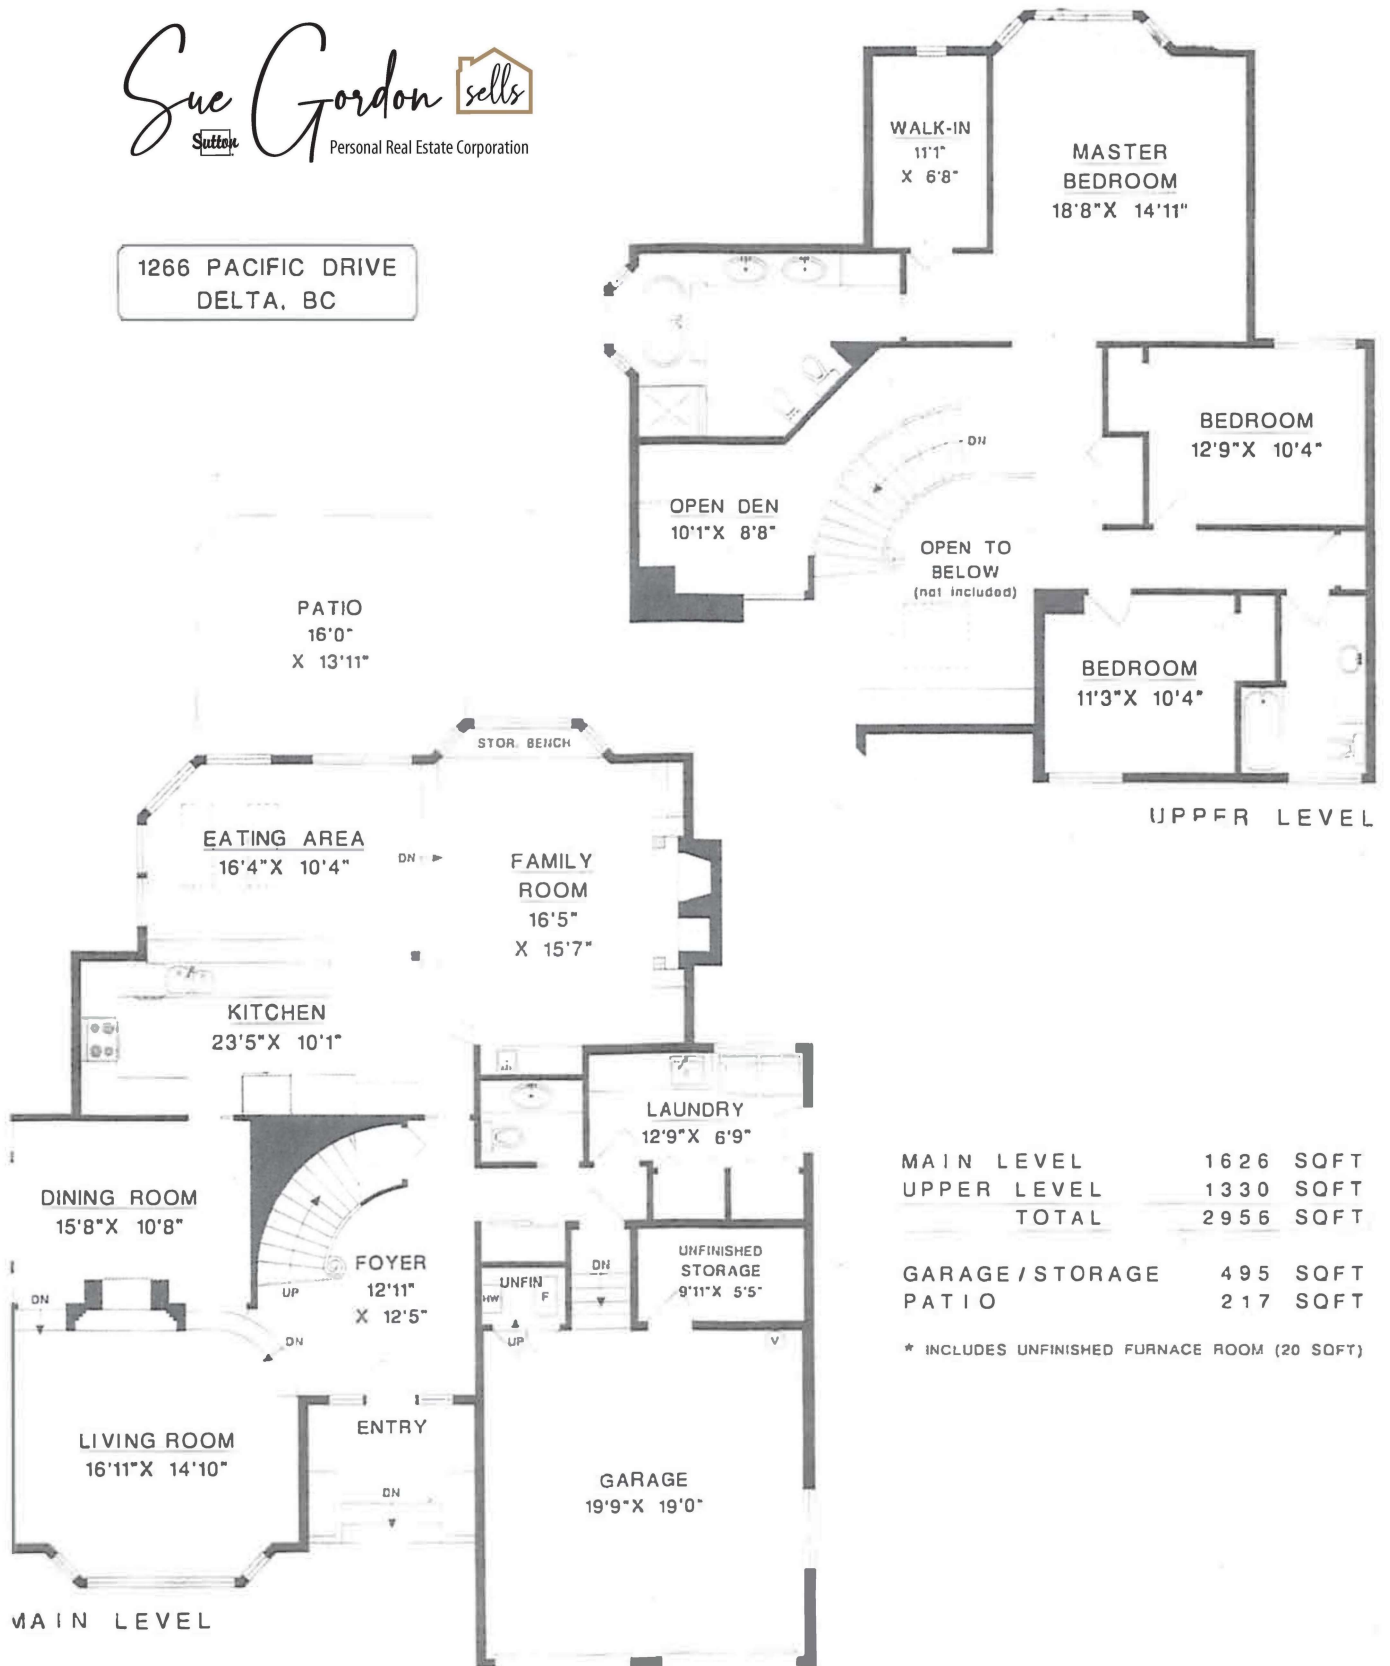

1266 PACIFIC DRIVE
 DELTA, BC

| | | |
|--------------|-------------|-------------|
| MAIN LEVEL | 1626 | SOFT |
| UPPER LEVEL | 1330 | SOFT |
| TOTAL | 2956 | SOFT |

| | | |
|------------------|-----|------|
| GARAGE / STORAGE | 495 | SOFT |
| PATIO | 217 | SOFT |

* INCLUDES UNFINISHED FURNACE ROOM (20 SOFT)