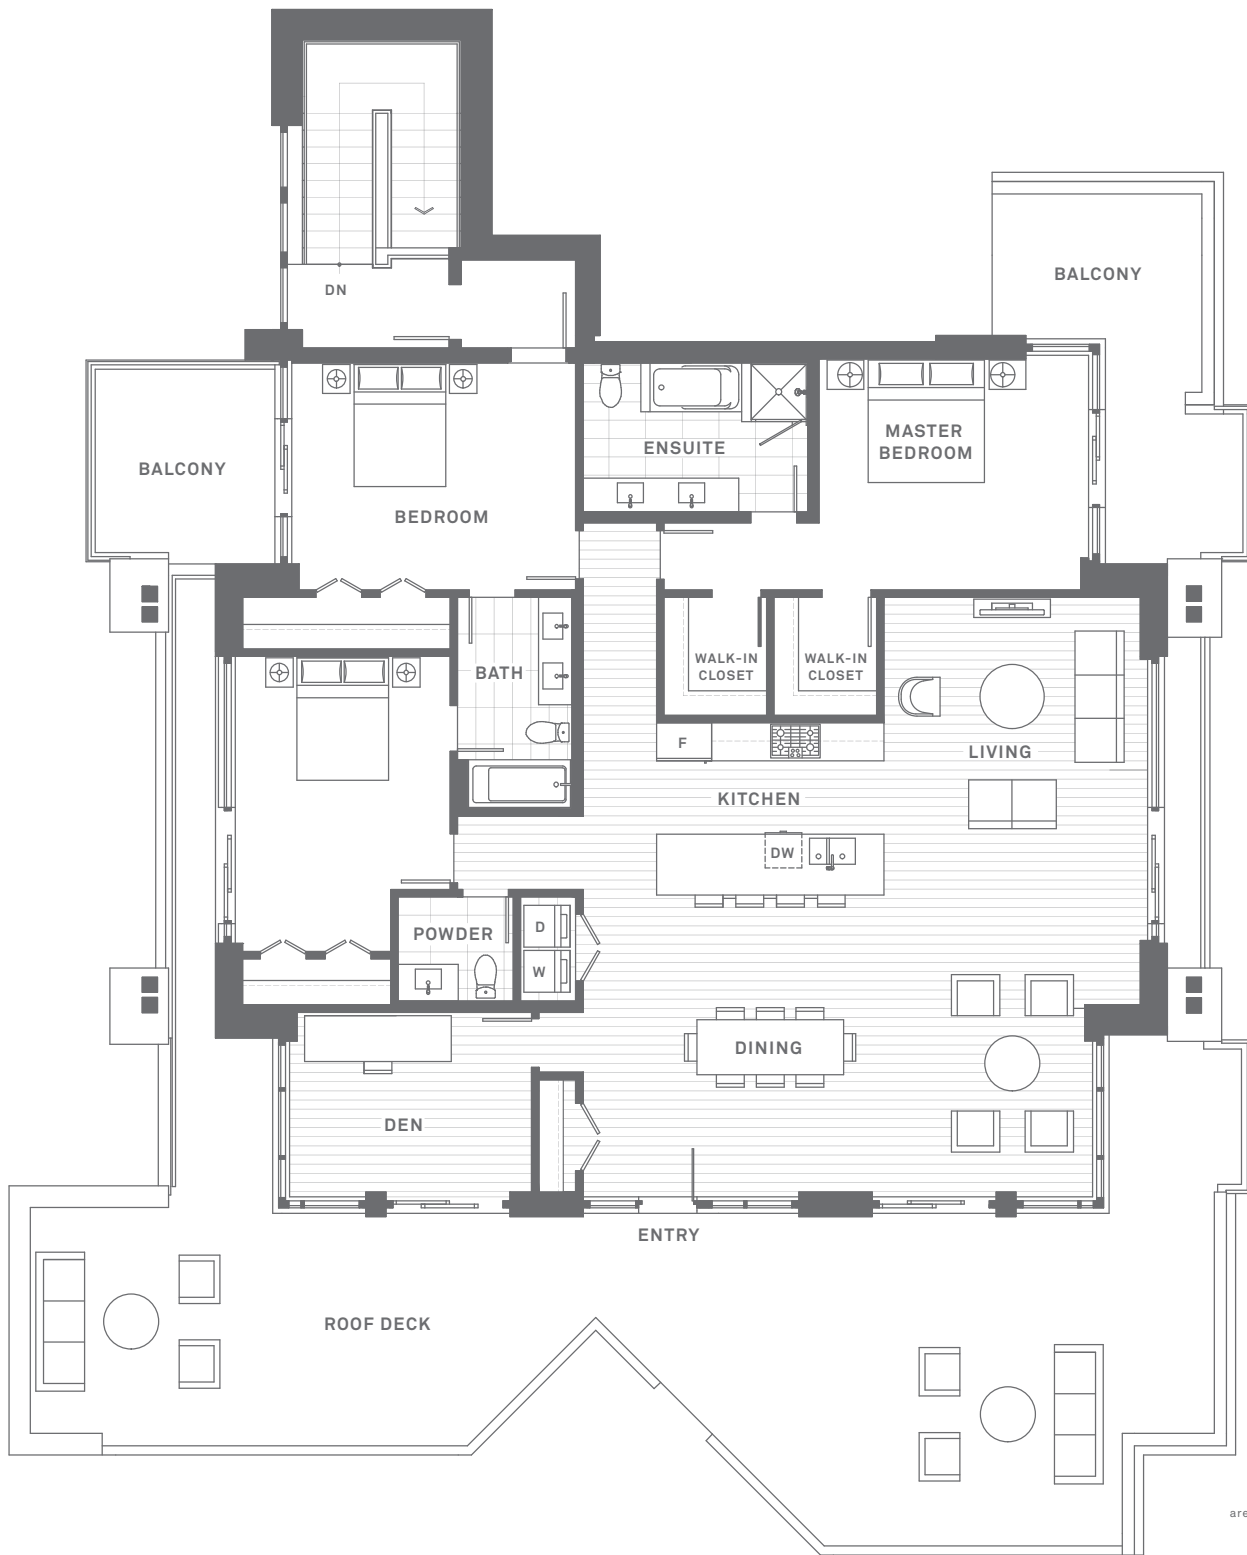

THE RESIDENCES
AT LYNN VALLEY

G2
PLAN

BUILDING E
3 BED + DEN 2.5 BATH

3 BED
+DEN
2 BATH

INDOOR 2285 SQFT
OUTDOOR 1370 SQFT

LEVEL 6

BOSADEV.COM

Dimensions, sizes, specifications, layouts and materials are approximate only and subject to change without notice. E.&O.E.