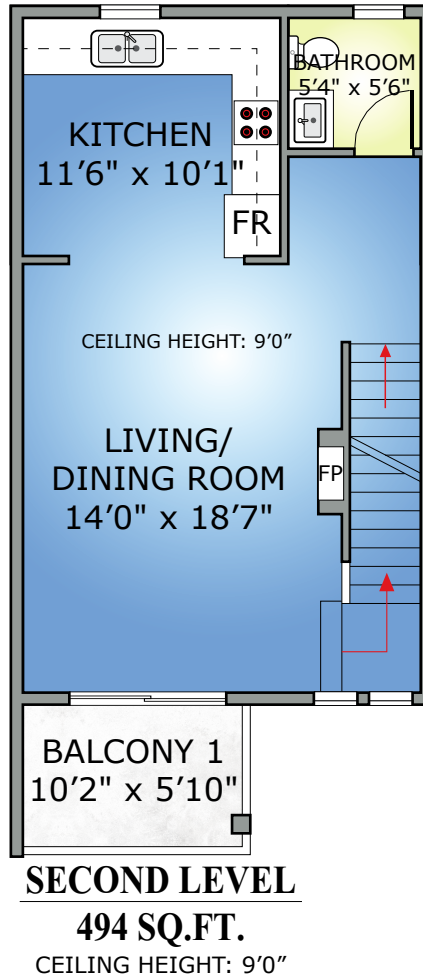

6554 LANARK RD, SOOKE

HOUSE	FINISHED
THIRD LEVEL	495
SECOND LEVEL	494
FIRST LEVEL	375
TOTAL	1364

OTHER AREAS	
GARAGE	201
PORCH	45
BALCONY 1	64
BALCONY 2	70

RESHOT.CA
 MEASURED 07/03/2025
 Email: info@reshot.ca

DOCUMENT PREPARED FOR THE EXCLUSIVE USE OF
ANDREW PLANK PREC*

All measurements are approximate and for illustrative purposes only. Purchasers to verify measurements if important.