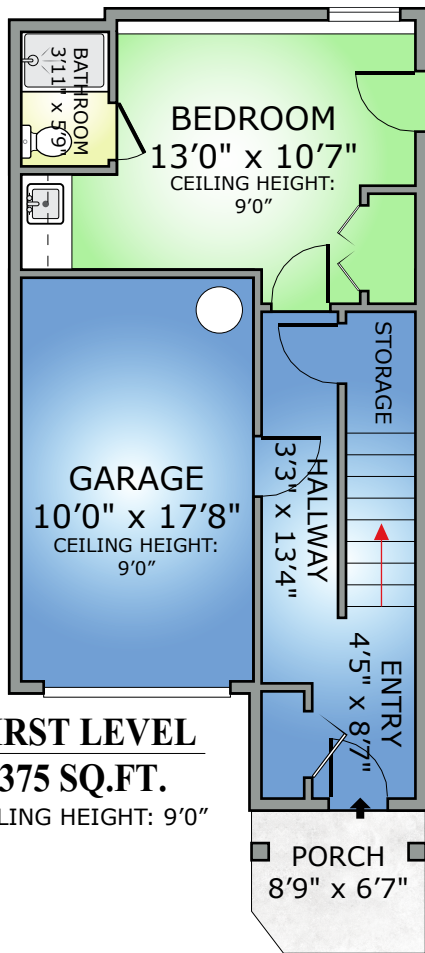

6554 LANARK RD, SOOKE

HOUSE	FINISHED
THIRD LEVEL	495
SECOND LEVEL	494
FIRST LEVEL	375
TOTAL	1364

OTHER AREAS	
GARAGE	201
PORCH	45
BALCONY 1	64
BALCONY 2	70

RESHOT.CA
 MEASURED 07/03/2025
 Email: info@reshot.ca

DOCUMENT PREPARED FOR THE EXCLUSIVE USE OF
ANDREW PLANK PREC*

All measurements are approximate and for illustrative purposes only. Purchasers to verify measurements if important.