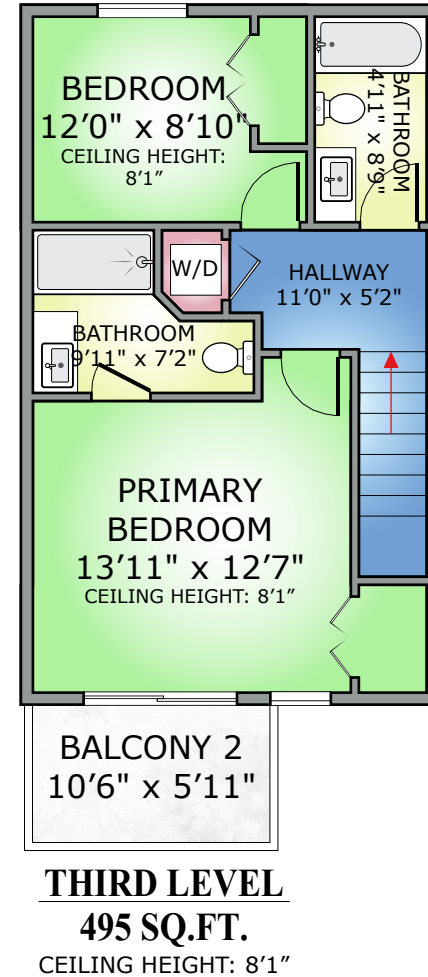

6554 LANARK RD, SOOKE

HOUSE	FINISHED
THIRD LEVEL	495
SECOND LEVEL	494
FIRST LEVEL	375
TOTAL	1364

OTHER AREAS	
GARAGE	201
PORCH	45
BALCONY 1	64
BALCONY 2	70

RESHOT.CA
 MEASURED 07/03/2025
 Email: info@reshot.ca

DOCUMENT PREPARED FOR THE EXCLUSIVE USE OF
ANDREW PLANK PREC*

All measurements are approximate and for illustrative purposes only. Purchasers to verify measurements if important.