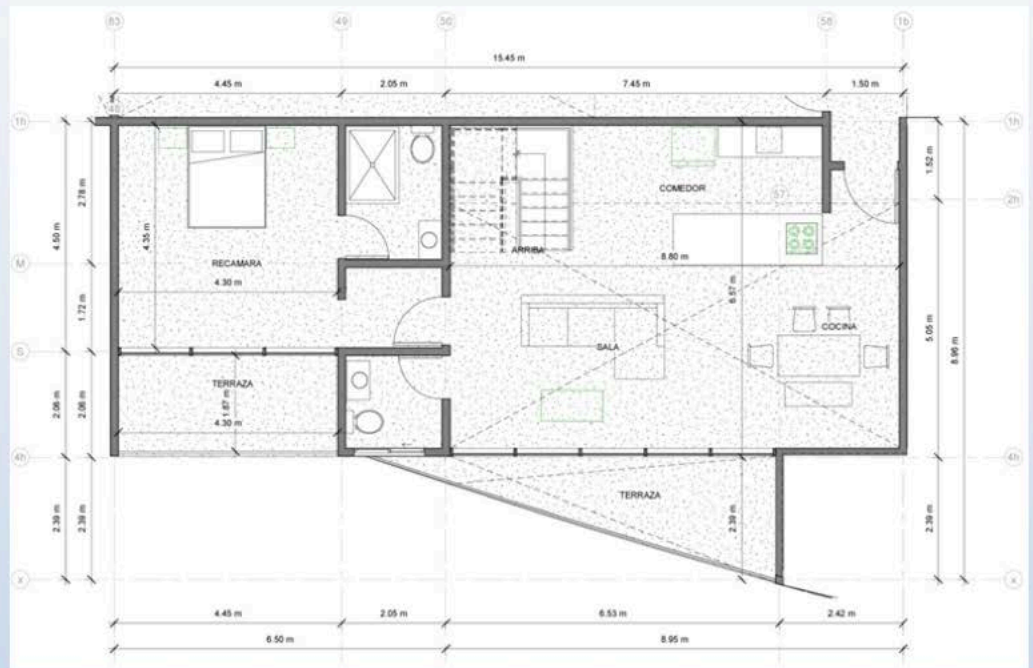

LOWER LEVEL
85 m²

MEZZANINE
31 m²

Loft 4