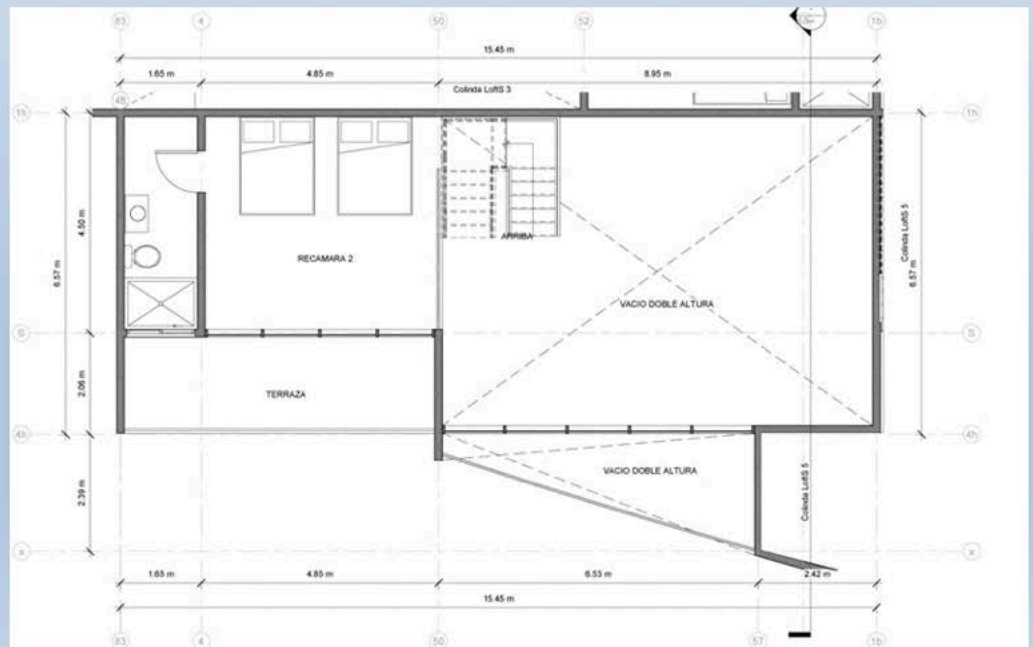

LOWER LEVEL
85 m²

MEZZANINE
31 m²

Loft 4