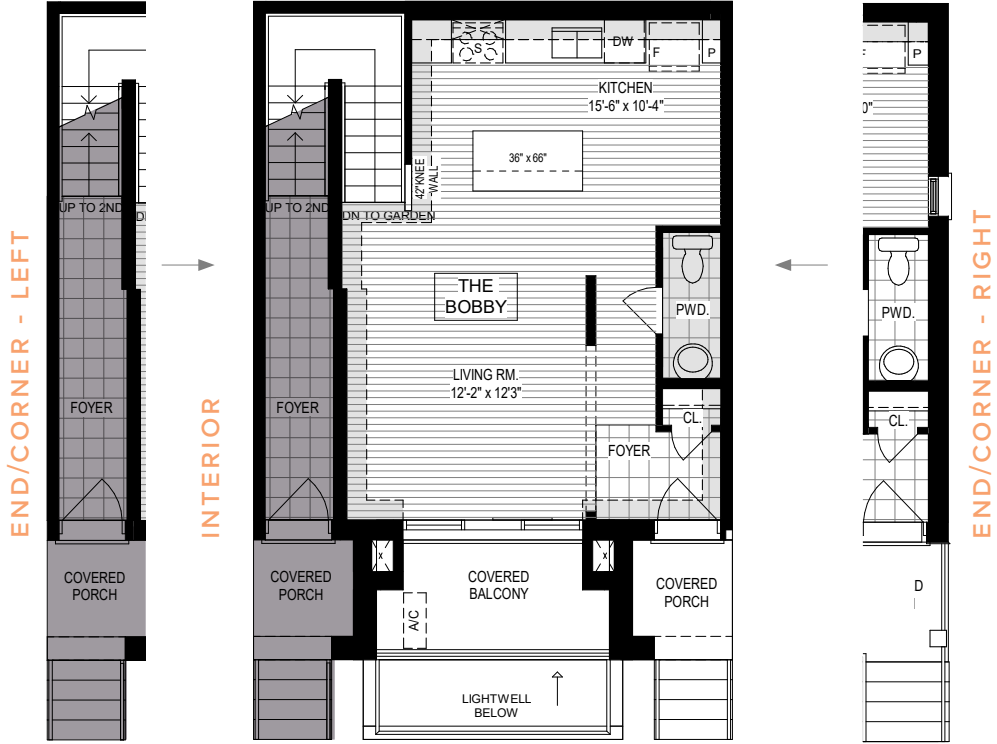

THE **BOBBY** | two-over-two
stacked condo townhome

GARDEN/GROUND FLOORS

INTERIOR: 1222/1237 SQ.FT. END/CORNER: 1250/1260 SQ.FT.

1237 sq.ft. unit contains firewall

ground floor

garden floor