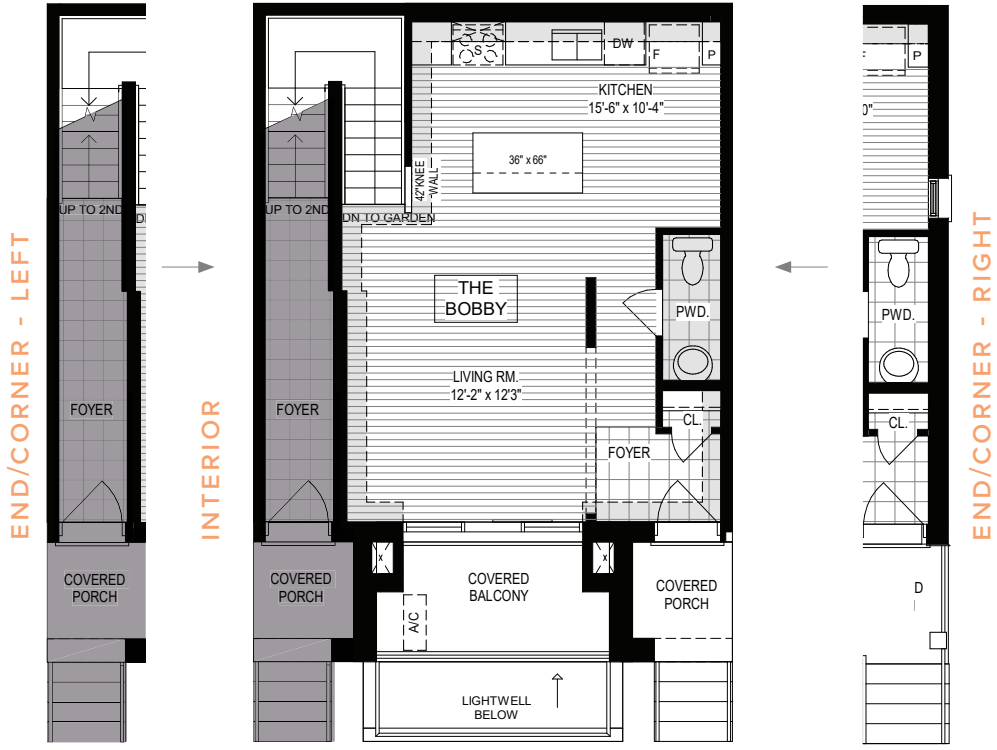

THE **BOBBY** | **two-over-two**  
stacked condo townhome

**GARDEN/GROUND FLOORS**

**INTERIOR: 1222/1237 SQ.FT.    END/CORNER: 1250/1260 SQ.FT.**

*1237 sq.ft. unit contains firewall*

# ground floor

# garden floor