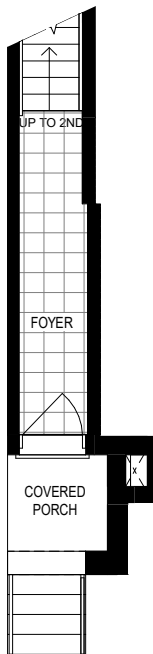

THE ALIYA

two-over-two
stacked condo townhome

SECOND + THIRD FLOORS

INTERIOR: 1391/1368 SQ.FT.

1391 sq.ft. unit contains firewall

third floor

INTERIOR

ground floor

second floor

INTERIOR