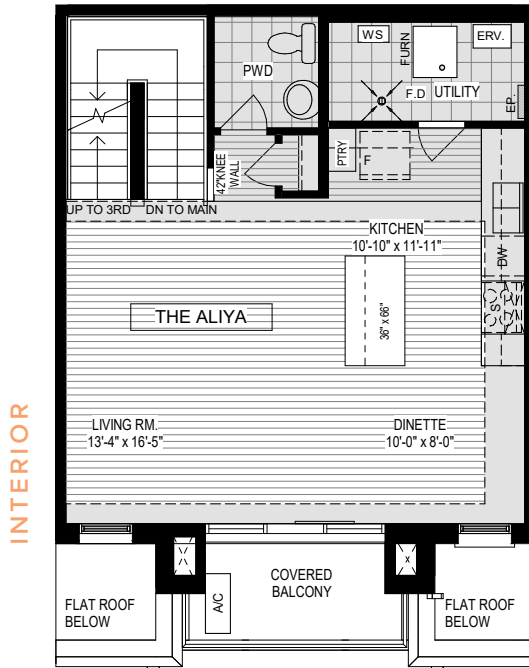

THE ALIYA

two-over-two
stacked condo townhome

SECOND + THIRD FLOORS

INTERIOR: 1391/1368 SQ.FT.

1391 sq.ft. unit contains firewall

third floor

INTERIOR

ground floor

second floor

INTERIOR