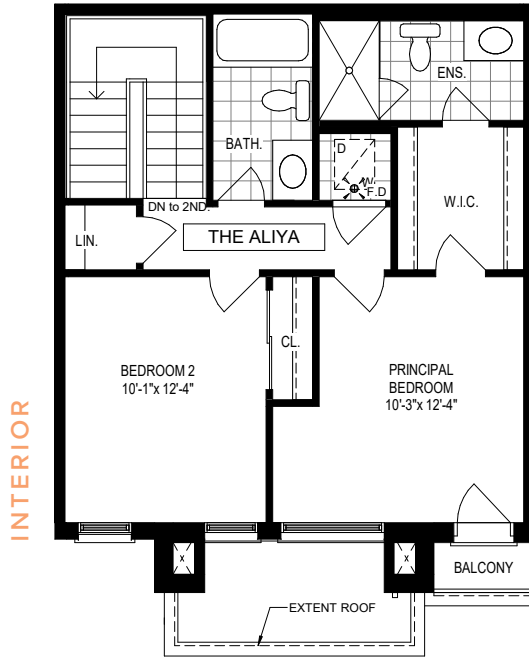

THE ALIYA

two-over-two
stacked condo townhome

SECOND + THIRD FLOORS

INTERIOR: 1391/1368 SQ.FT.

1391 sq.ft. unit contains firewall

third floor

INTERIOR

ground floor

second floor

INTERIOR