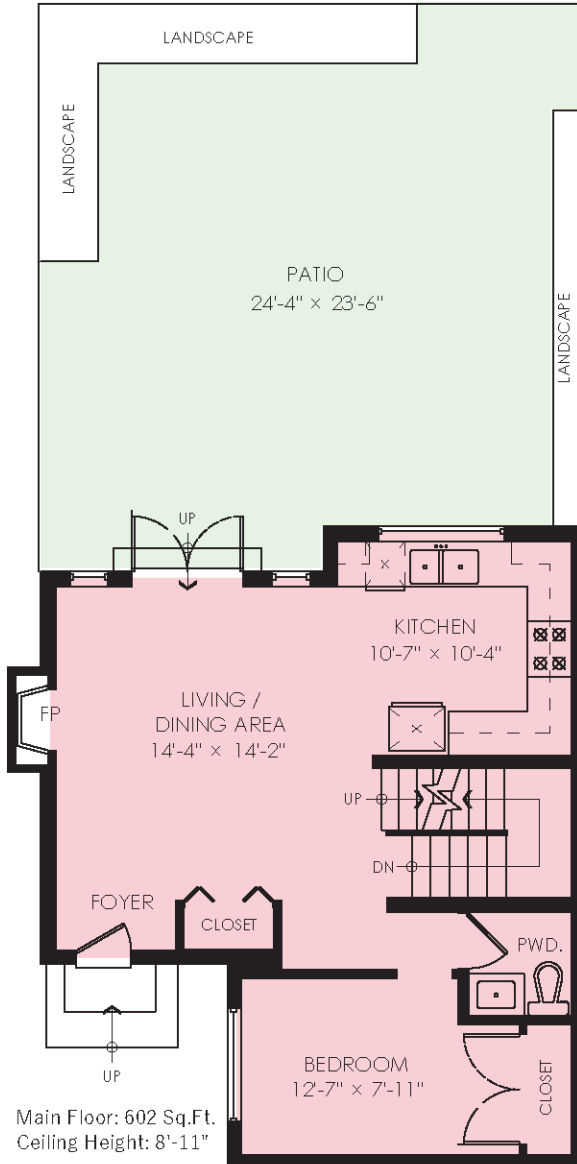

# FLOOR PLAN

Professionally measured, please verify if important.

Brandon Crichton, Personal Real Estate Corporation  
 Stilhavn Real Estate Services  
 778.847.2453  
 www.agentbrandon.com  
 @brandcrichton

Main Floor	602 SQ.FT.
Lower Floor	602 SQ.FT.
Upper Floor	498 SQ.FT.
<b>Total</b>	<b>1702 SQ.FT.</b>
<hr/>	
Patio	602 SQ.FT.
Ext. Storage	53 SQ.FT.
<b>Total Extras</b>	<b>655 SQ.FT.</b>