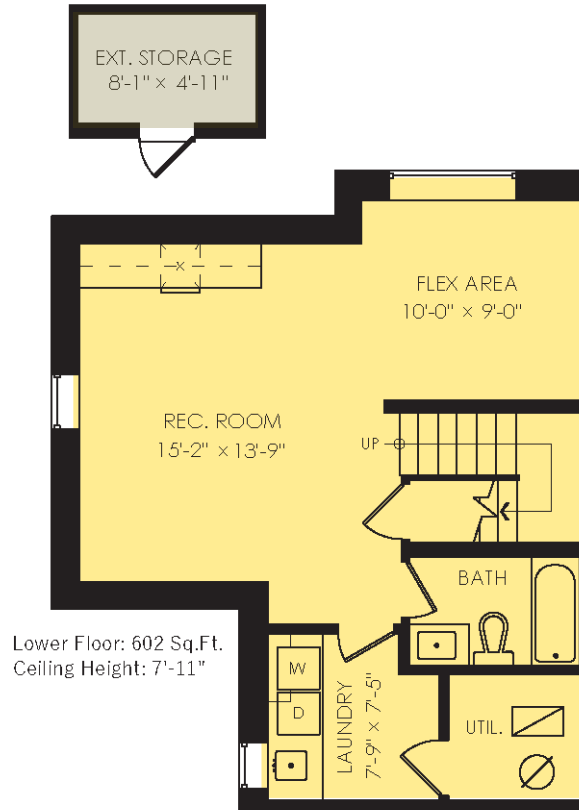

# FLOOR PLAN

Professionally measured, please verify if important.

Brandon Crichton, Personal Real Estate Corporation  
 Stilhavn Real Estate Services  
 778.847.2453  
 www.agentbrandon.com  
 @brandcrichton

Main Floor	602 SQ.FT.
Lower Floor	602 SQ.FT.
Upper Floor	498 SQ.FT.
<b>Total</b>	<b>1702 SQ.FT.</b>
<hr/>	
Patio	602 SQ.FT.
Ext. Storage	53 SQ.FT.
<b>Total Extras</b>	<b>655 SQ.FT.</b>